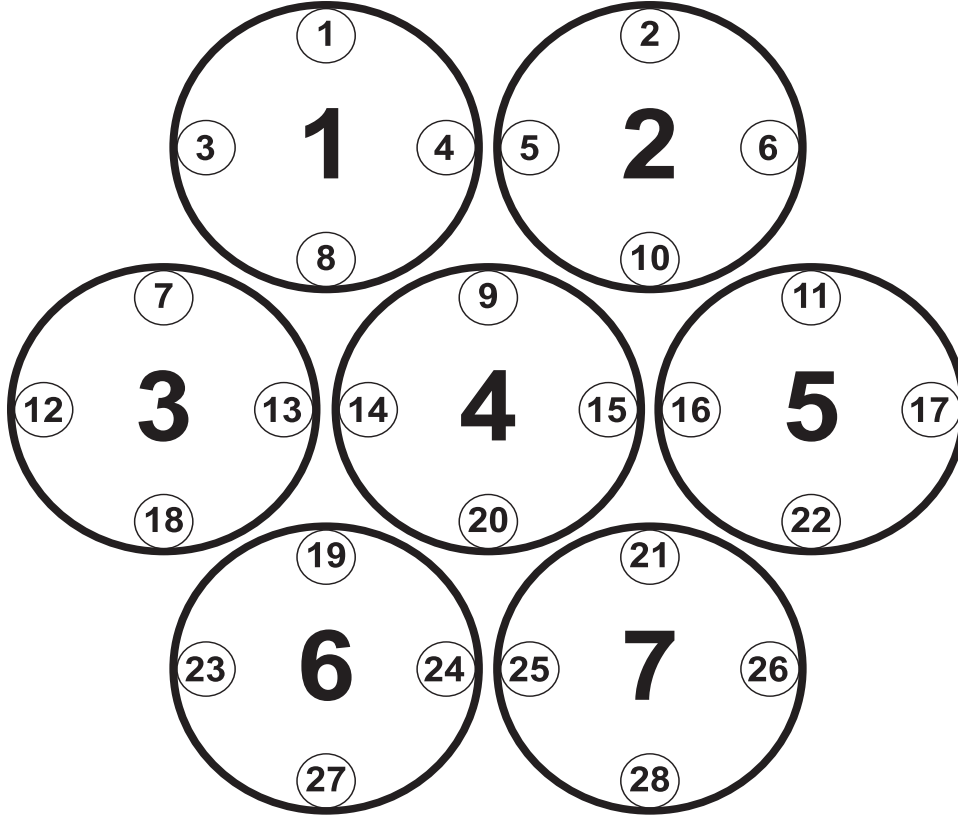

RGBW AND SPARKLED PIXEL MAPPING

ORDERING INFORMATION

PRR215		PROTEUS RAYZOR 760 OPS
DRCPRO760		Quad Road Case For PROTEUS RAYZOR 760 OPS
TRIGGER CLAMP	1741000032	Heavy Duty Wrap Around Hook Style Clamp
TOU027	N/A	5 ft. (1.5m) IP65 5pin XLR Cable