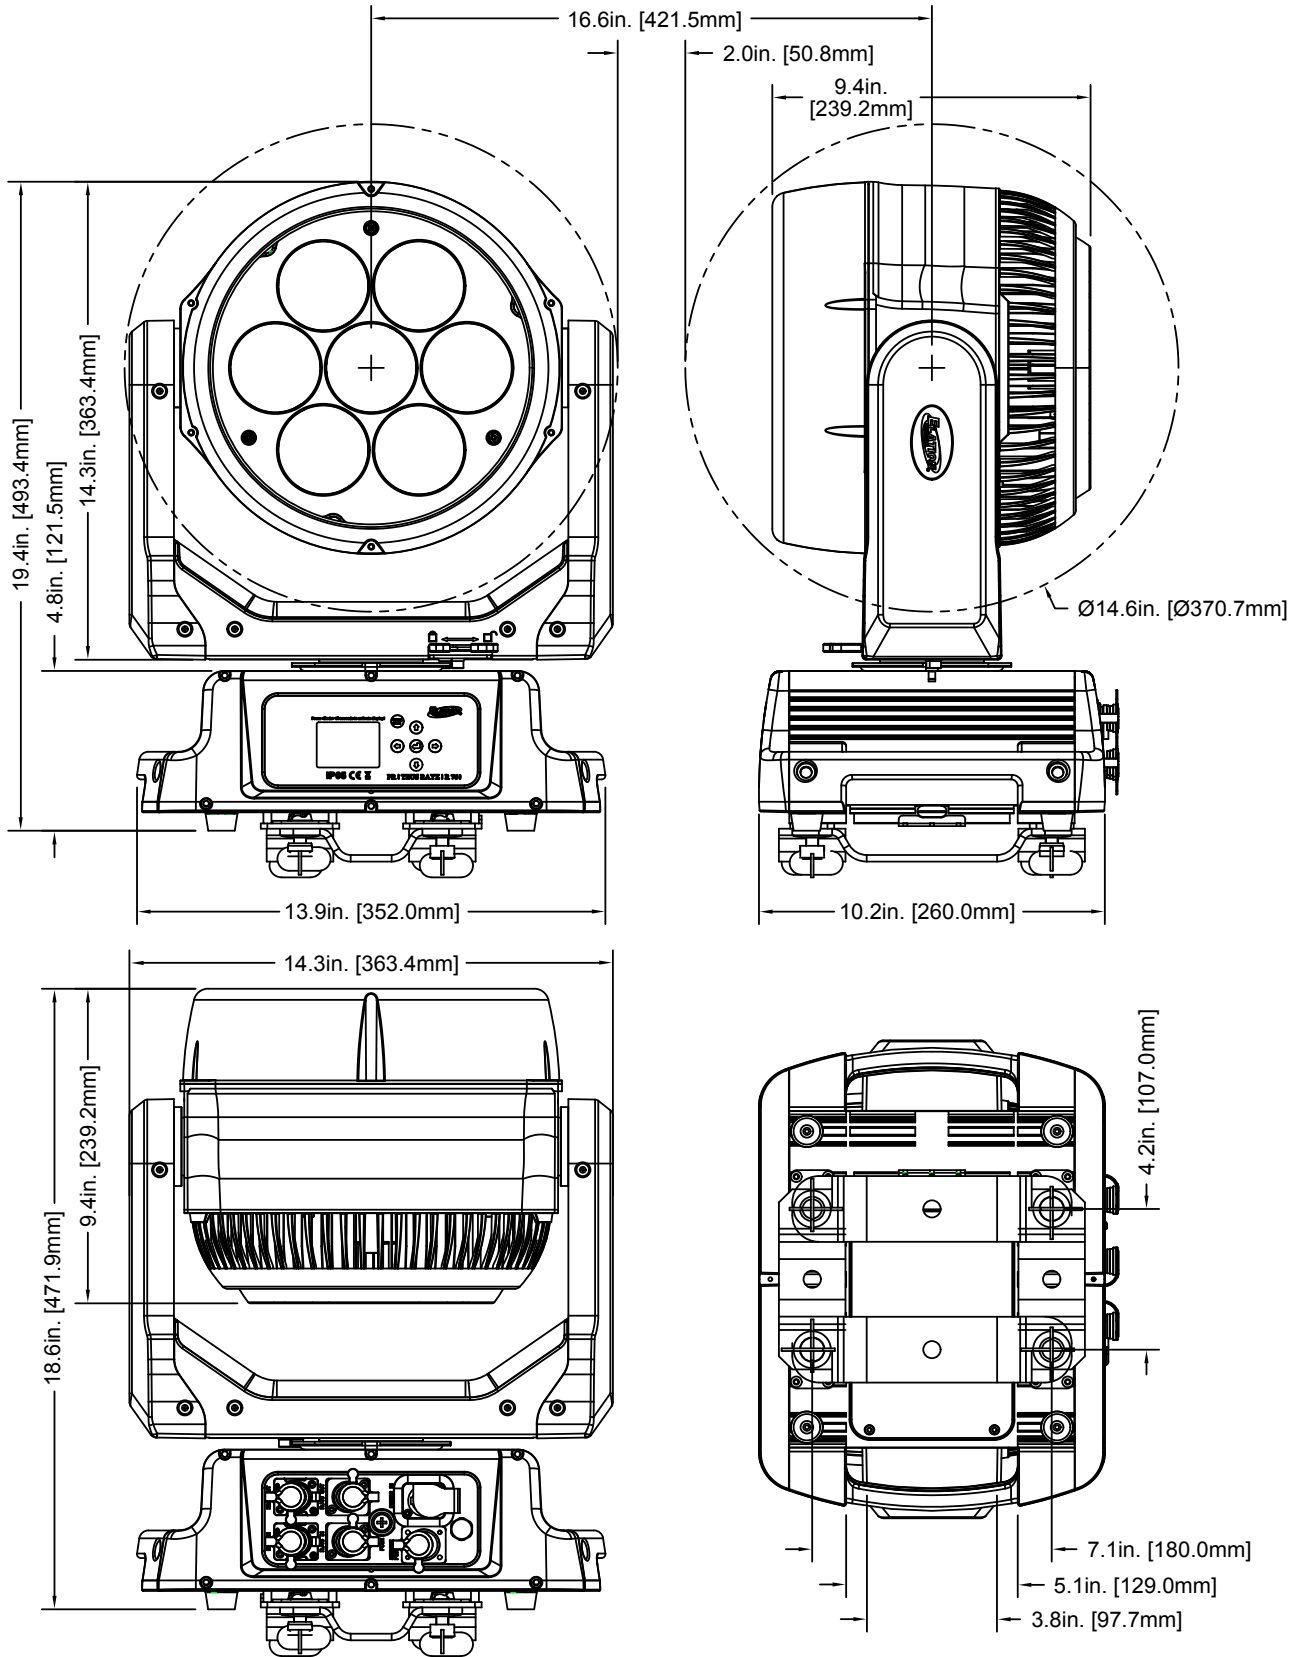

SIZE / WEIGHT

Length: 14.31 in (363.4mm)
Width: 10.24 in (259.97mm)
Height: 19.43 in (493.44mm)
Center-to-Center: 16.6" (421.5mm)
Weight: 41.0 lbs. (18.6kg)

ELECTRICAL / THERMAL

AC 100-240V 50/60Hz
700W Max Power Consumption
BTU/hr (+/- 10%) 2387
Ambient Temperature Range: -4°F to 113°F
(-20°C to 45°C)

UNIT DIMENSIONS

PROTEUS RAYZOR

760 OPS

7x 60W RGBW LED IP65 Wash Fixture with SparkLED Effect,
Zoom and Continuous Pan and Tilt

FOAM IN-LAY DIMENSIONS