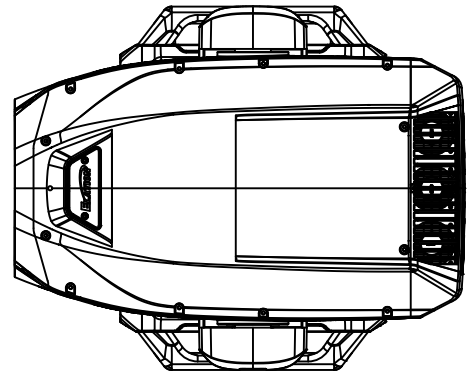

ELATION			
TITLE:		DATE:	
REBEL PROFILE		250210	
SCALE:	TOL:	ANGLE:	
NONE	± .XX(.X) .XXX(.XX)	-	-