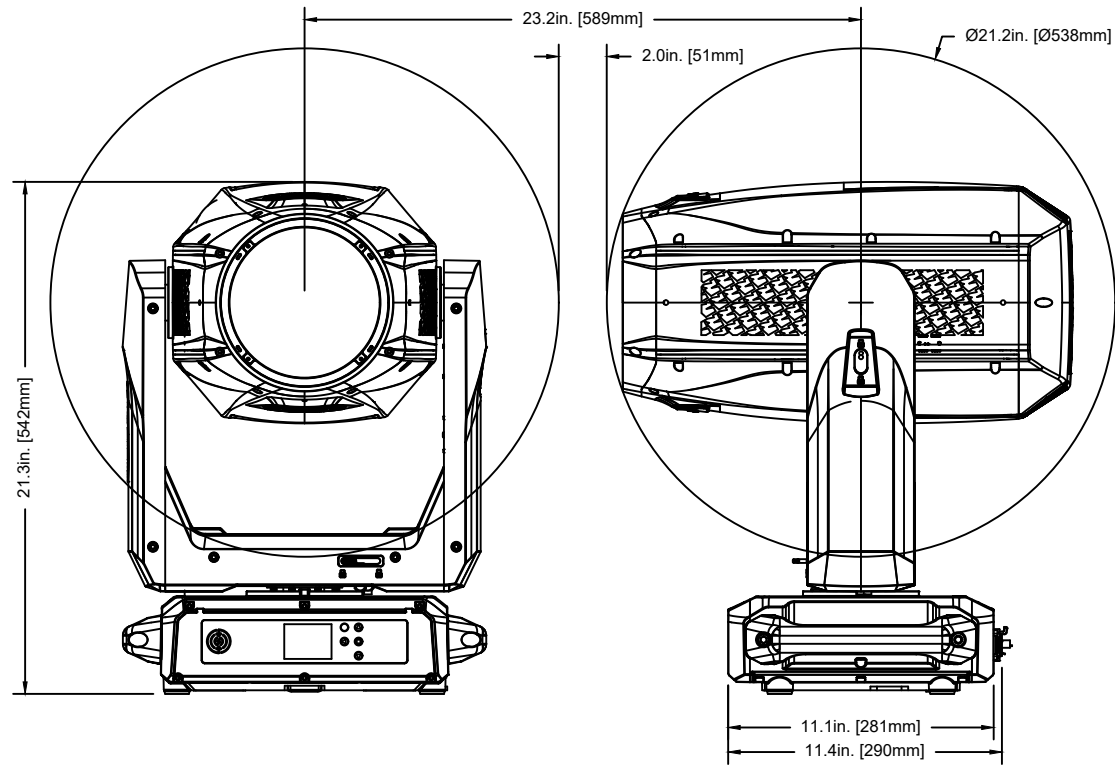

ELATION			
TITLE:		DATE:	
REBEL PROFILE		250210	
SCALE:	TOL:	ANGLE:	
NONE	± .XX(.X) .XXX(.XX)	-	-