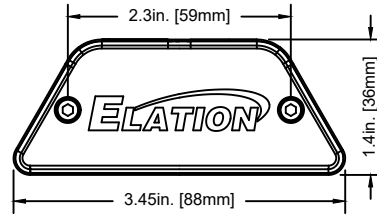

©ELATION all rights reserved. Information contained within this drawing is proprietary and confidential. Any reproduction and/or distribution of any part of this drawing without the written consent of Elation Professional is strictly prohibited. Diagrams and/or measurements herein subject to change without notice.

ELATION			
TITLE:		DATE:	
REBEL PROFILE		250210	
SCALE:	TOL:	ANGLE:	
NONE	± .XX(.X) .XXX(.XX)	-	-