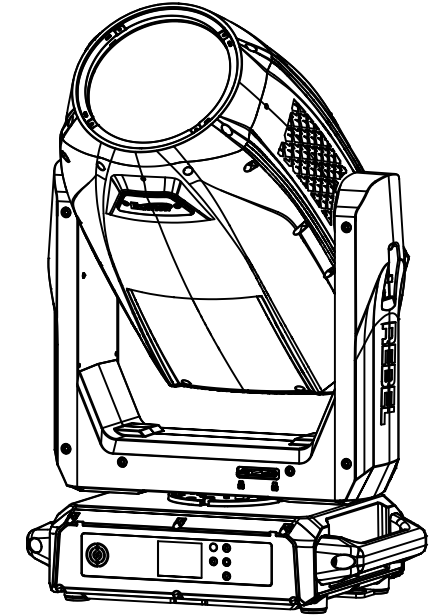

ELATION			
TITLE:		DATE:	
REBEL PROFILE		250210	
SCALE:	TOL:	ANGLE:	
NONE	± .XX(.X) .XXX(.XX)	-	-