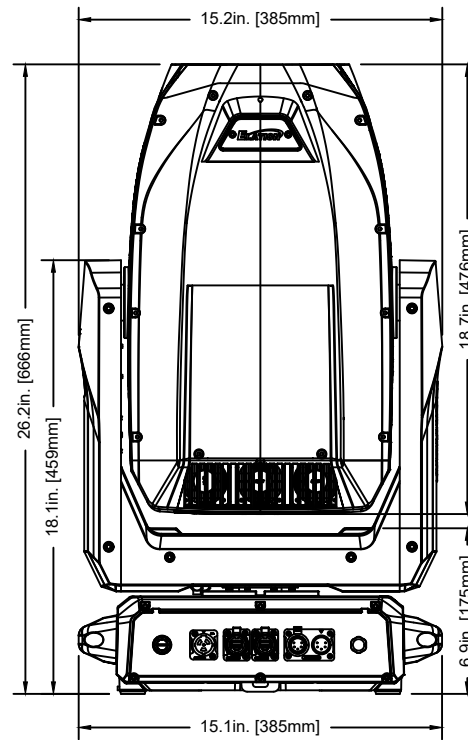

ELATION			
TITLE:		DATE:	
REBEL PROFILE		250210	
SCALE:	TOL:	ANGLE:	
NONE	± .XX(.X) .XXX(.XX)	-	-