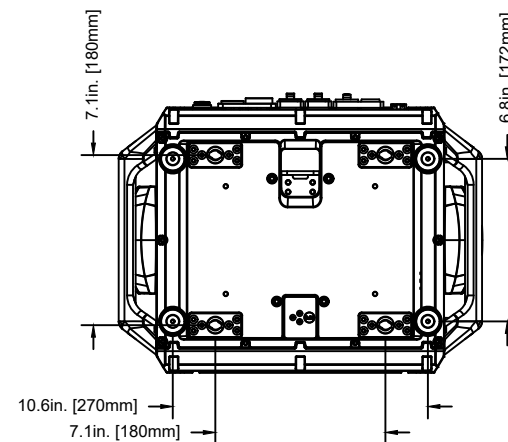

ELATION			
TITLE:		DATE:	
REBEL PROFILE		250210	
SCALE:	TOL:	ANGLE:	
NONE	± .XX(.X) .XXX(.XX)	-	-