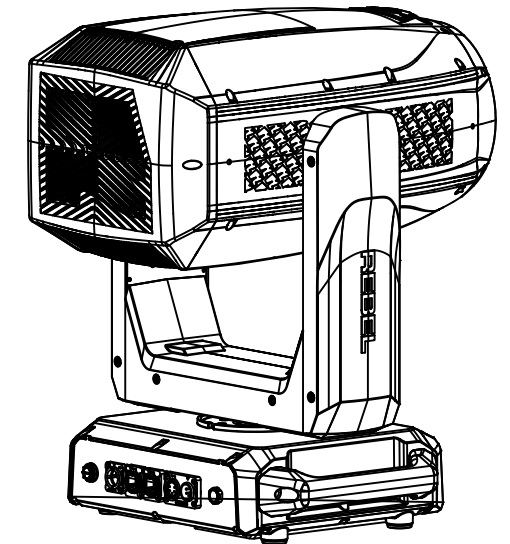

ELATION			
TITLE:		DATE:	
REBEL PROFILE		250210	
SCALE:	TOL:	ANGLE:	
NONE	± .XX(.X) .XXX(.XX)	-	-