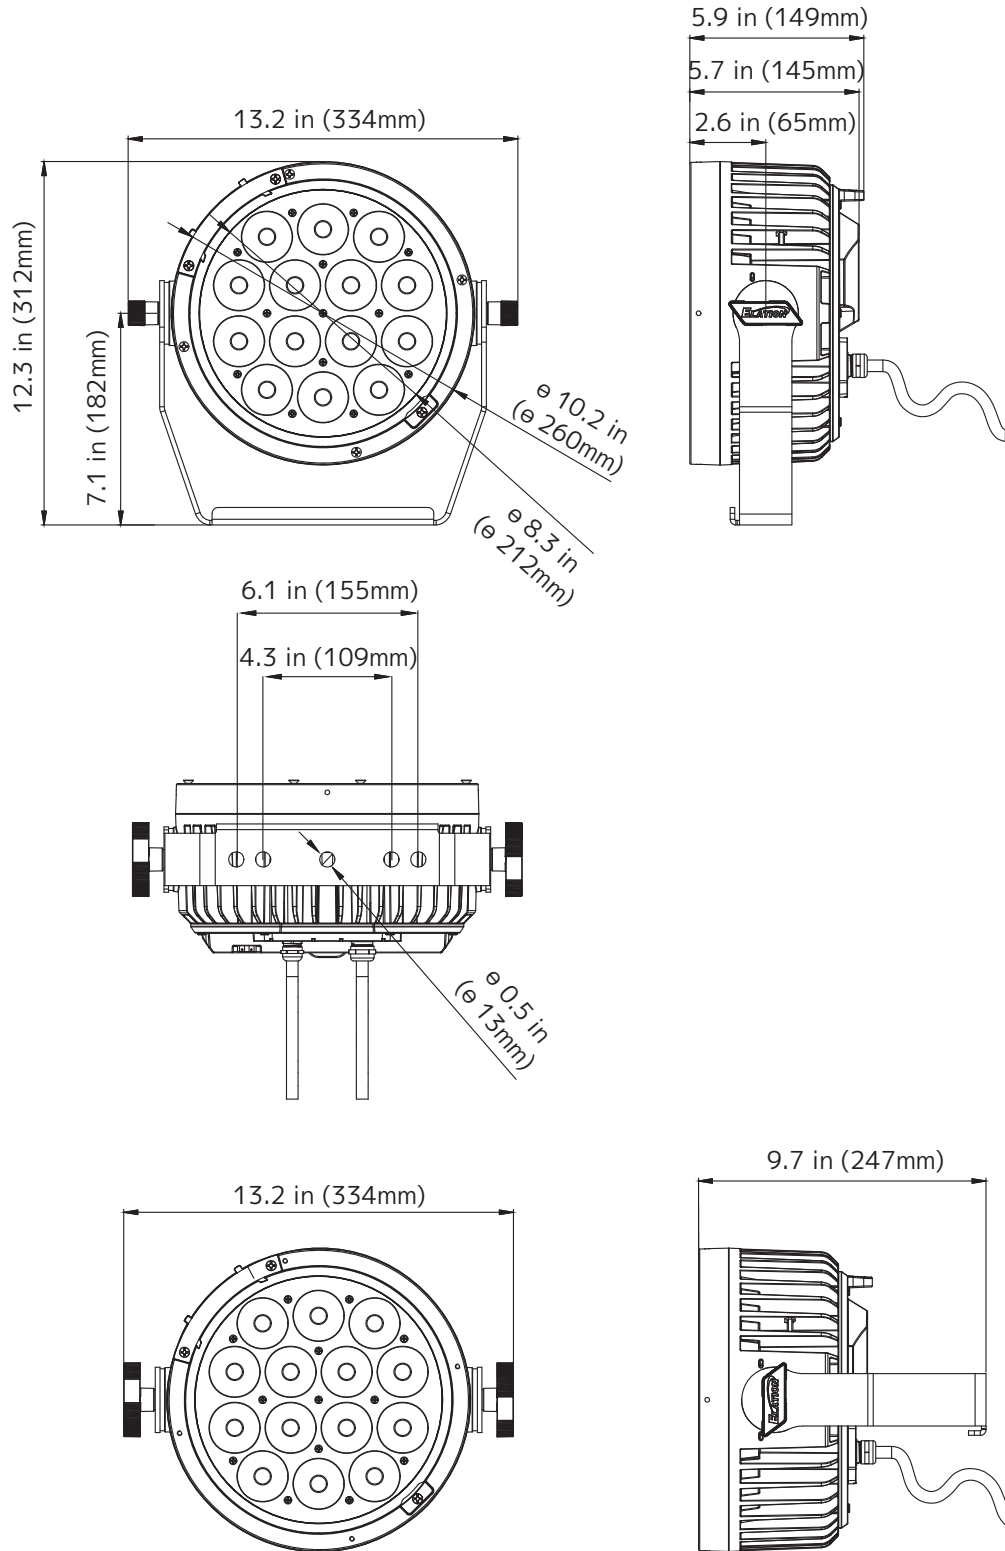

The IP65 housing includes a dedicated diffusion lens holder and the gel frame holder can accommodate industry standard 10" accessories. One 22° lens is included with the fixture, and other optional lenses are also available. The dual yoke design allows the fixture to be mounted on the floor or it can be easily rigged to hang with a c-clamp or by using the included omega bracket receiver.

SIZE / WEIGHT

Length: 5.9" (149mm)
Width: 13.2" (334mm)
Vertical Height: 12.3" (312mm)
Weight: 15.7lbs. (7.1kg)

ELECTRICAL / THERMAL

AC 100-240V - 50/60Hz
165W Max Power Consumption
-40°F to 113°F (-40°C to 45°C)
BTU/hr (+/- 10%) 562.65

INCLUDED ITEMS

Safety Cable

OPTIONAL ITEMS

10" Black Barndoor
Additional Lenses
Gel Frame & Holder Kit

ORDERING INFORMATION

SKU (U.S)	SKU (E.U)	ITEM DESCRIPTION
SIX442	TBD	SIX+ PAR L OPS
SIX+L WFL	1223200100	60° lens
SIX+L XFL	1223200101	100° Lens
SIX+L L1060	1223200098	10°x60° Lens
SIX+L L140	1223200099	1°x40° Lens
SIX+L GFK	1621000163	Gel Frame Holder & Bumper
BD0810	1236100196	10" Black Barndoor
HWP404	Pending	4 Wire Hardwire Installation Plate
HWP202	Pending	2 Wire Hardwire Installation Plate

SIX+PAR L OPS

14x 20W RGBMA+UV LED Par, Outdoor Permanent Specification

UNIT DIMENSIONS

SIX+PAR L OPS

14x 20W RGBMA+UV LED Par, Outdoor Permanent Specification

ACCESSORIES

Specifications are subject to change without notice ©Elation Professional 2025/02/05
 Elation Professional USA | 6122 S. Eastern Ave. | Los Angeles, CA. 90040
 323-582-3322 | 323-832-9142 fax | www.elationlighting.com | info@elationlighting.com