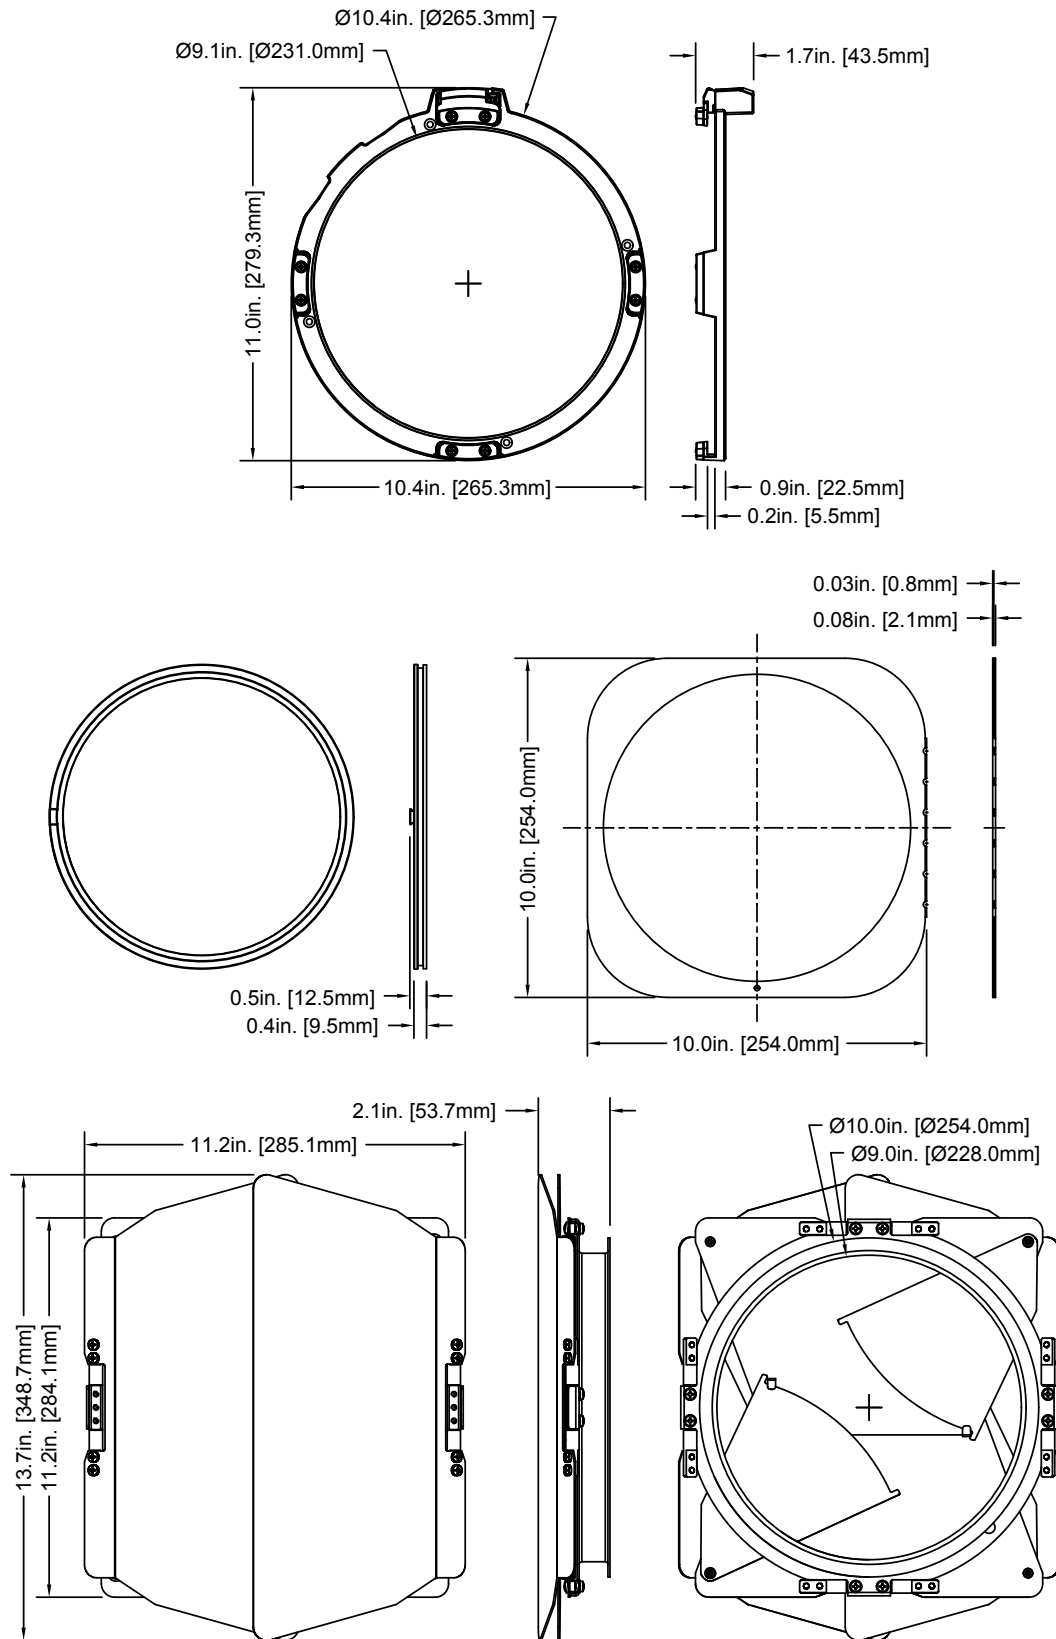

The IP65 housing includes a dedicated diffusion lens holder and the gel frame holder can accommodate industry standard 10" accessories. One 22° lens is included with the fixture, and other optional lenses are also available. The dual yoke design allows the fixture to be mounted on the floor or it can be easily rigged to hang with a c-clamp or by using the included omega bracket receiver.

SIZE / WEIGHT

Length: 5.9" (149mm)
Width: 13.2" (334mm)
Vertical Height: 12.3" (312mm)
Weight: 15.7lbs. (7.1kg)

ELECTRICAL / THERMAL

AC 100-240V - 50/60Hz
165W Max Power Consumption
-40°F to 113°F (-40°C to 45°C)
BTU/hr (+/- 10%) 562.65

SIX+PAR L OPS

14x 20W RGBMA+UV LED Par, Outdoor Permanent Specification

UNIT DIMENSIONS

SIX+PAR L OPS

14x 20W RGBMA+UV LED Par, Outdoor Permanent Specification

ACCESSORIES

Specifications are subject to change without notice ©Elation Professional 2025/02/05
 Elation Professional USA | 6122 S. Eastern Ave. | Los Angeles, CA. 90040
 323-582-3322 | 323-832-9142 fax | www.elationlighting.com | info@elationlighting.com