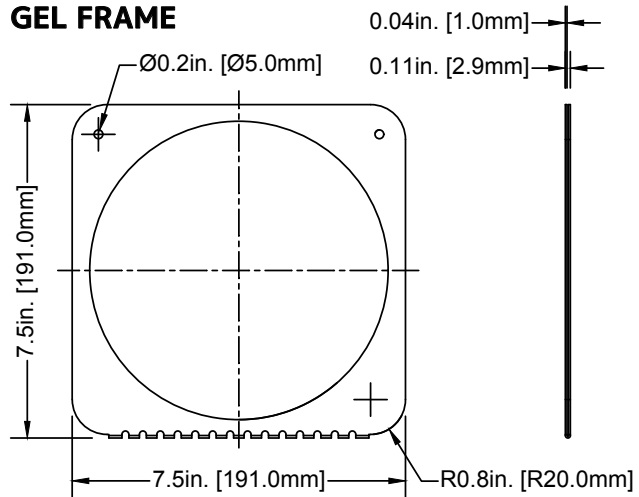

SIX+PAR S OPS

7x 20W RGBLA+UV LED Par, Outdoor Permanent Specification

ACCESSORIES

HOLDER

FROST FILTER

GEL FRAME

BARNDOOR