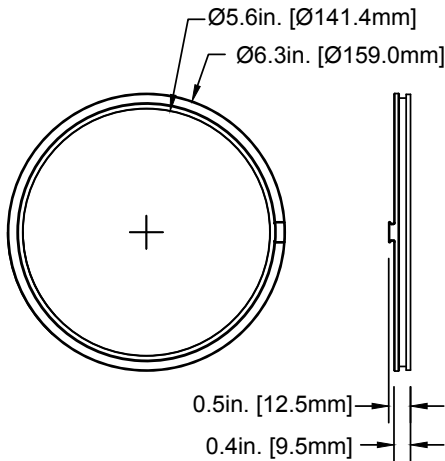

The IP65 housing includes a dedicated diffusion lens holder and the gel frame holder can accommodate industry standard 7.5" accessories. One 20° lens is included with the fixture, and other optional lenses are also available. The dual yoke design allows the fixture to be mounted on the floor or it can be easily rigged to hang with a c-clamp or by using the included omega bracket receiver.

SIZE / WEIGHT

Length: 7.6" (193mm)
Width: 9.5" (241mm)
Vertical Height: 9.1" (230mm)
Weight: TBD

ELECTRICAL / THERMAL

AC 100-240V - 50/60Hz
100W Max Power Consumption
5°F to 113°F (-15°C to 45°C)
BTU/hr (+/- 10%) 341

INCLUDED ITEMS

Safety Cable

OPTIONAL ITEMS

7.5" Black Barndoor
Additional Lenses
Gel Frame & Holder Kit

ORDERING INFORMATION

SKU (U.S.)	SKU (E.U.)	ITEM DESCRIPTION
SIX434	1237000372	SIX+ PAR S OPS
SIX+L WFL	1223200100	60° lens
SIX+L XFL	1223200101	100° Lens
SIX+L L1060	1223200098	10°x60° Lens
SIX+L L140	1223200099	1°x40° Lens
SIX+L GFK	1621000163	Gel Frame Holder & Bumper
BD0810	1236100196	10" Black Barndoor
HWP404	Pending	4 Wire Hardwire Installation Plate
HWP202	Pending	2 Wire Hardwire Installation Plate

SIX+PAR S OPS

7x 20W RGBLA+UV LED Par, Outdoor Permanent Specification

UNIT DIMENSIONS

SIX+PAR S OPS

7x 20W RGBLA+UV LED Par, Outdoor Permanent Specification

ACCESSORIES

HOLDER

FROST FILTER