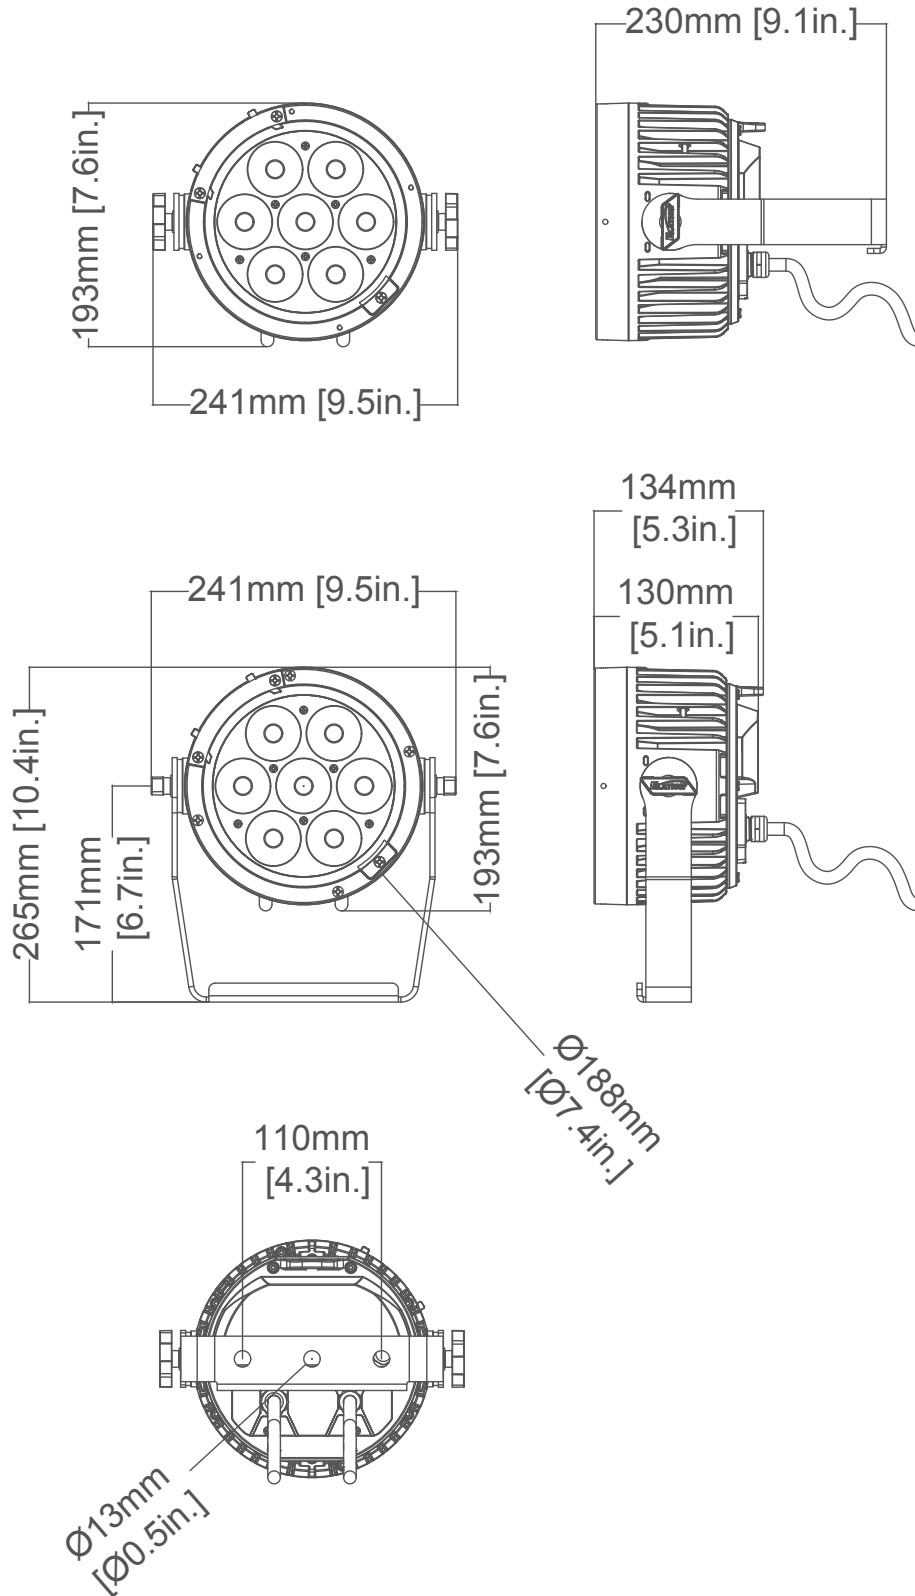

The IP65 housing includes a dedicated diffusion lens holder and the gel frame holder can accommodate industry standard 7.5" accessories. One 20° lens is included with the fixture, and other optional lenses are also available. The dual yoke design allows the fixture to be mounted on the floor or it can be easily rigged to hang with a c-clamp or by using the included omega bracket receiver.

SIZE / WEIGHT

Length: 7.6" (193mm)
Width: 9.5" (241mm)
Vertical Height: 9.1" (230mm)
Weight: TBD

ELECTRICAL / THERMAL

AC 100-240V - 50/60Hz
100W Max Power Consumption
5°F to 113°F (-15°C to 45°C)
BTU/hr (+/- 10%) 341

INCLUDED ITEMS

Safety Cable

OPTIONAL ITEMS

7.5" Black Barndoor
Additional Lenses
Gel Frame & Holder Kit

ORDERING INFORMATION

SKU (U.S.)	SKU (E.U.)	ITEM DESCRIPTION
SIX434	1237000372	SIX+ PAR S OPS
SIX+L WFL	1223200100	60° lens
SIX+L XFL	1223200101	100° Lens
SIX+L L1060	1223200098	10°x60° Lens
SIX+L L140	1223200099	1°x40° Lens
SIX+L GFK	1621000163	Gel Frame Holder & Bumper
BD0810	1236100196	10" Black Barndoor
HWP404	Pending	4 Wire Hardwire Installation Plate
HWP202	Pending	2 Wire Hardwire Installation Plate

SIX+PAR S OPS

7x 20W RGBLA+UV LED Par, Outdoor Permanent Specification

UNIT DIMENSIONS

SIX+PAR S OPS

7x 20W RGBLA+UV LED Par, Outdoor Permanent Specification

ACCESSORIES

HOLDER

FROST FILTER