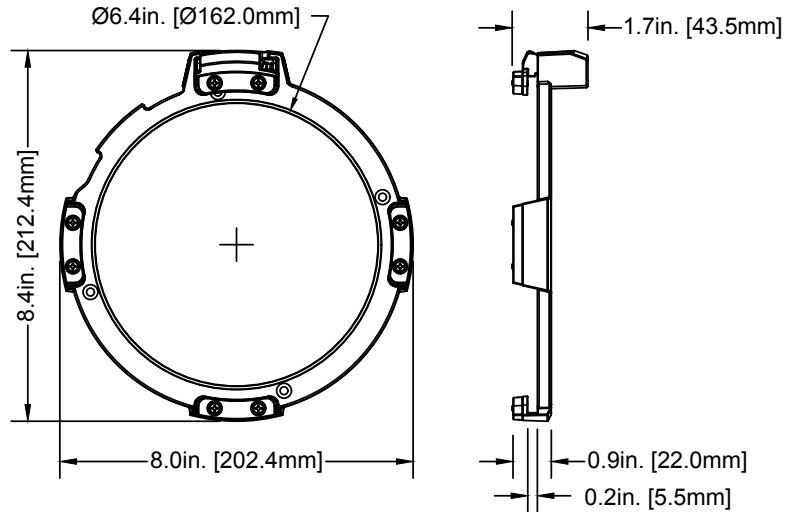

The IP65 housing includes a dedicated diffusion lens holder and the gel frame holder can accommodate industry standard 7.5" accessories. One 20° lens is included with the fixture, and other optional lenses are also available. The dual yoke design allows the fixture to be mounted on the floor or it can be easily rigged to hang with a c-clamp or by using the included omega bracket receiver.

SIZE / WEIGHT

Length: 7.6" (193mm)
Width: 9.5" (241mm)
Vertical Height: 9.1" (230mm)
Weight: TBD

ELECTRICAL / THERMAL

AC 100-240V - 50/60Hz
100W Max Power Consumption
5°F to 113°F (-15°C to 45°C)
BTU/hr (+/- 10%) 341

INCLUDED ITEMS

Safety Cable

OPTIONAL ITEMS

7.5" Black Barndoor
Additional Lenses
Gel Frame & Holder Kit

ORDERING INFORMATION

SKU (U.S.)	SKU (E.U.)	ITEM DESCRIPTION
SIX434	1237000372	SIX+ PAR S OPS
SIX+L WFL	1223200100	60° lens
SIX+L XFL	1223200101	100° Lens
SIX+L L1060	1223200098	10°x60° Lens
SIX+L L140	1223200099	1°x40° Lens
SIX+L GFK	1621000163	Gel Frame Holder & Bumper
BD0810	1236100196	10" Black Barndoor
HWP404	Pending	4 Wire Hardwire Installation Plate
HWP202	Pending	2 Wire Hardwire Installation Plate

SIX+PAR S OPS

7x 20W RGBLA+UV LED Par, Outdoor Permanent Specification

UNIT DIMENSIONS

SIX+PAR S OPS

7x 20W RGBLA+UV LED Par, Outdoor Permanent Specification

ACCESSORIES

HOLDER

FROST FILTER