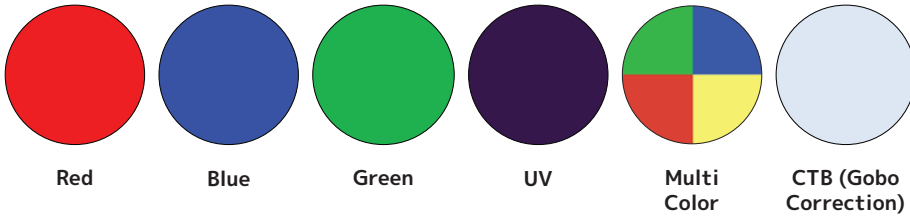

GOBOS | COLORS | ANIMATION WHEEL

ROTATING GOBOS

COLORS

PRISMS

4 Facet Round

4 Facet Linear

ANIMATION WHEEL

ORDERING INFORMATION