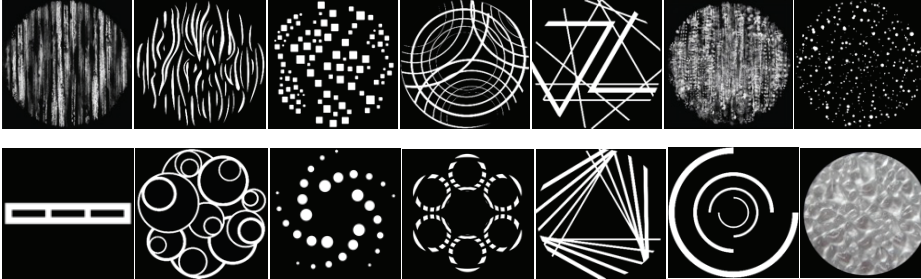

GOBOS | COLORS | ANIMATION WHEEL

ROTATING GOBOS

COLORS

PRISMS

4 Facet Round

4 Facet Linear

ANIMATION WHEEL

ORDERING INFORMATION