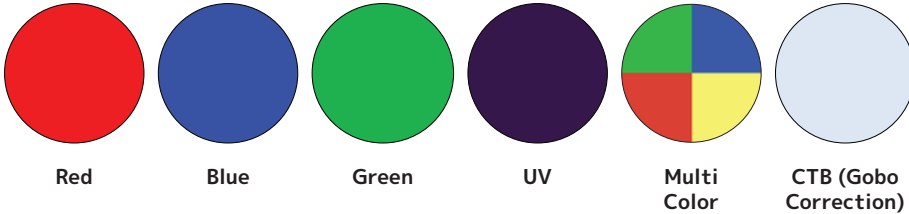

COLORS

PRISMS

4 Facet Round

4 Facet Linear

ORDERING INFORMATION

PAR112	PENDING	Paragon M
PAR148	PENDING	Paragon M Fresnel Lens
PAR172	PENDING	Paragon M PC Lens
PAR124	PENDING	Paragon M Snoot

Specifications are subject to change without notice ©Elation Professional 01/07/2025
Elation Professional USA | 6122 S. Eastern Ave. | Los Angeles, CA. 90040
323-582-3322 | 323-832-9142 fax | www.elationlighting.com | info@elationlighting.com