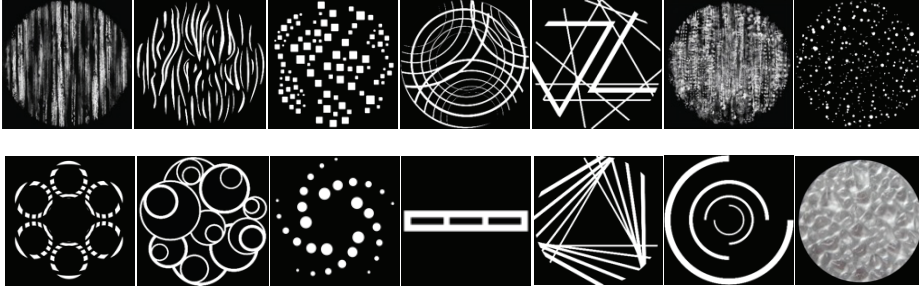

CE | cETLus | FCC | UKCA | IP54

PARAGON M

900W Variable CRI LED IP Framing Profile Fixture with CMY

GOBOS | COLORS | ANIMATION WHEEL

ROTATING GOBOS

FIXED GOBOS (may be substituted for Animation Wheel)

ANIMATION WHEEL

COLORS

PRISMS

4 Facet Round

4 Facet Linear

ORDERING INFORMATION

PAR112	PENDING	Paragon M
PAR148	PENDING	Paragon M Fresnel Lens
PAR172	PENDING	Paragon M PC Lens
PAR124	PENDING	Paragon M Snoot

Specifications are subject to change without notice ©Elation Professional 01/07/2025
Elation Professional USA | 6122 S. Eastern Ave. | Los Angeles, CA. 90040
323-582-3322 | 323-832-9142 fax | www.elationlighting.com | info@elationlighting.com