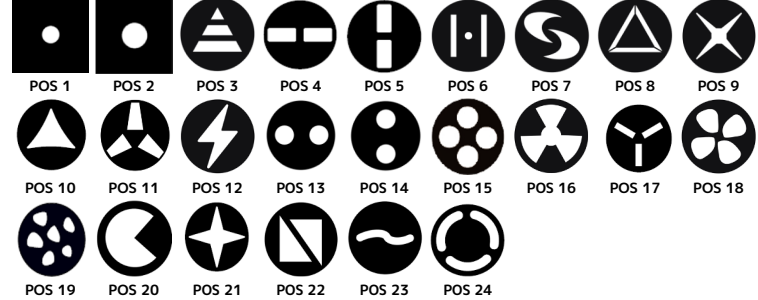

PROTEUS RADIUS

100W Solid State Phosphor-Converted beam FX Fixture

GOBOS | COLORS | ANIMATION WHEEL

COLOR FLAGS

COLOR WHEEL

INTERCHANGEABLE ROTATING GOBO WHEEL 1

FIXED GOBO WHEEL

ORDERING INFORMATION