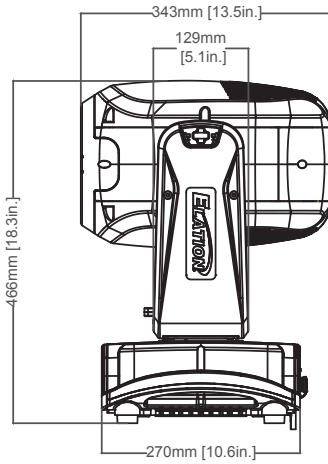

IP65 Locking Power In

SIZE / WEIGHT

Length: 10.6" (270mm)

Width: 15.5" (395mm)

Height: 20.3" (516mm)

Center-to-Center: 18.0" (456mm)

Weight: 45.0 lbs. (20.4 kg)

ELECTRICAL / THERMAL

PRD013	1237000272	PROTEUS RADIUS
TRIGGER CLAMP	1741000032	Heavy Duty Wrap Around Hook Style Clamp
TOU027	N/A	Tour Link 5pin, 10Ft., Tour Grade, DMX Data Cable
		Additional Cable Lengths Available

PROTEUS RADIUS

100W Solid State Phosphor-Converted beam FX Fixture

UNIT DIMENSIONS

PROTEUS RADIUS

100W Solid State Phosphor-Converted beam FX Fixture

FOAM IN-LAY DIMENSIONS

B - B

A - A