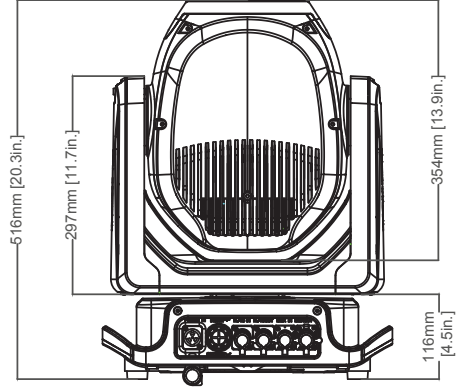

IP65 Locking Power In

SIZE / WEIGHT

Length: 10.6" (270mm)

Width: 15.5" (395mm)

Height: 20.3" (516mm)

Center-to-Center: 18.0" (456mm)

Weight: 45.0 lbs. (20.4 kg)

ELECTRICAL / THERMAL

100W Solid State Phosphor-Converted beam FX Fixture

UNIT DIMENSIONS

PROTEUS RADIUS

100W Solid State Phosphor-Converted beam FX Fixture

FOAM IN-LAY DIMENSIONS

B - B

A - A