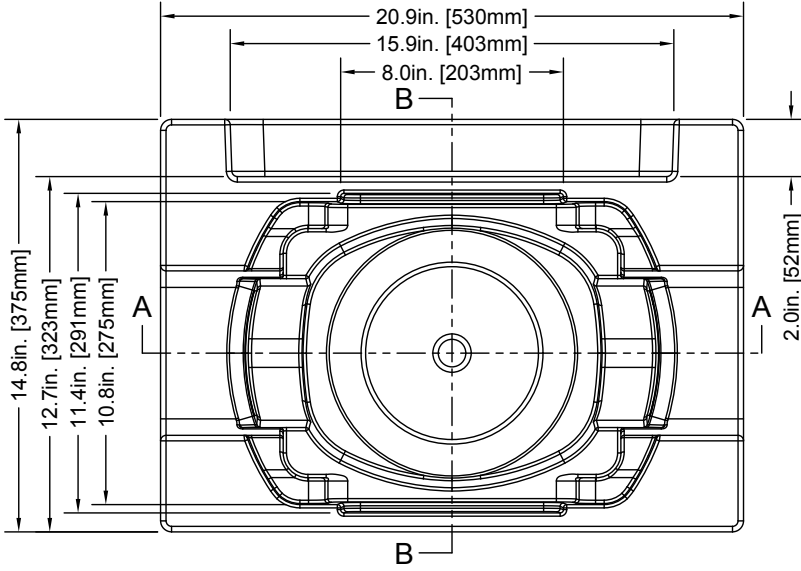

IP65 Locking Power In

SIZE / WEIGHT

Length: 10.6" (270mm)

Width: 15.5" (395mm)

Height: 20.3" (516mm)

Center-to-Center: 18.0" (456mm)

Weight: 45.0 lbs. (20.4 kg)

ELECTRICAL / THERMAL

100W Solid State Phosphor-Converted beam FX Fixture

UNIT DIMENSIONS

PROTEUS RADIUS

100W Solid State Phosphor-Converted beam FX Fixture

FOAM IN-LAY DIMENSIONS

B - B

A - A