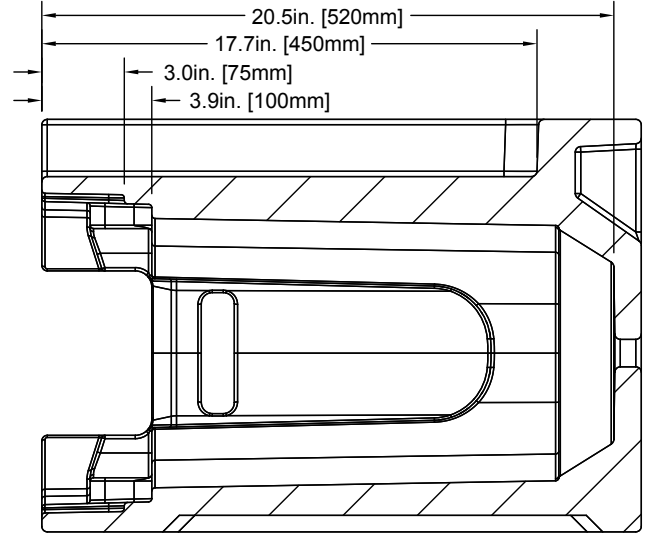

IP65 Locking Power In

SIZE / WEIGHT

Length: 10.6" (270mm)

Width: 15.5" (395mm)

Height: 20.3" (516mm)

Center-to-Center: 18.0" (456mm)

Weight: 45.0 lbs. (20.4 kg)

ELECTRICAL / THERMAL

100W Solid State Phosphor-Converted beam FX Fixture

UNIT DIMENSIONS

PROTEUS RADIUS

100W Solid State Phosphor-Converted beam FX Fixture

FOAM IN-LAY DIMENSIONS

B - B

A - A