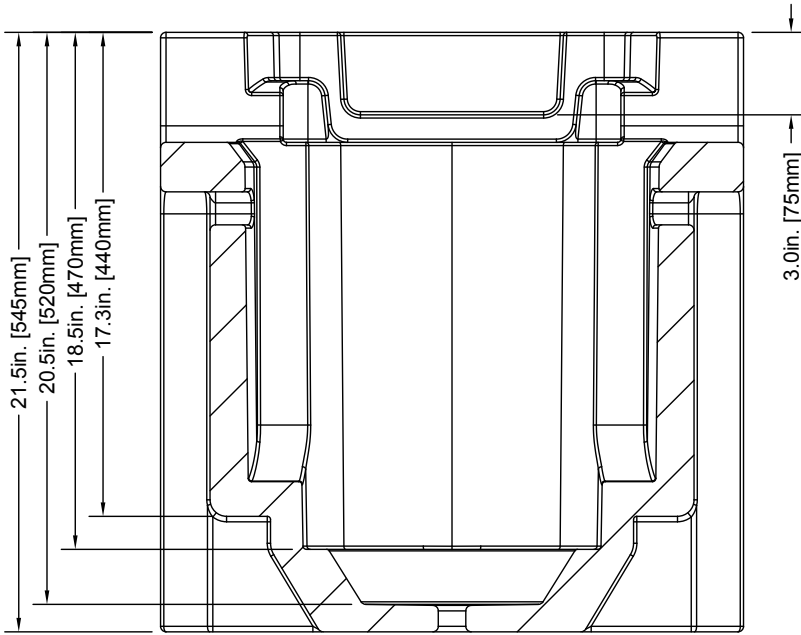

IP65 Locking Power In

SIZE / WEIGHT

Length: 10.6" (270mm)

Width: 15.5" (395mm)

Height: 20.3" (516mm)

Center-to-Center: 18.0" (456mm)

Weight: 45.0 lbs. (20.4 kg)

ELECTRICAL / THERMAL

100W Solid State Phosphor-Converted beam FX Fixture

UNIT DIMENSIONS

PROTEUS RADIUS

100W Solid State Phosphor-Converted beam FX Fixture

FOAM IN-LAY DIMENSIONS

B - B

A - A