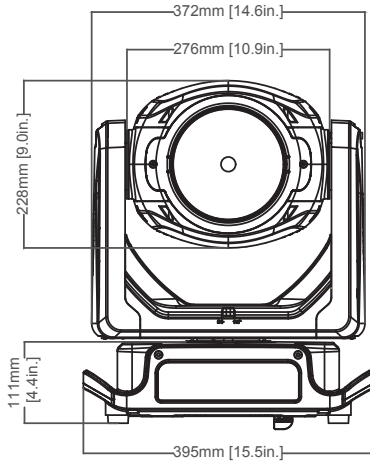

IP65 Locking Power In

SIZE / WEIGHT

Length: 10.6" (270mm)

Width: 15.5" (395mm)

Height: 20.3" (516mm)

Center-to-Center: 18.0" (456mm)

Weight: 45.0 lbs. (20.4 kg)

ELECTRICAL / THERMAL

PRD013	1237000272	PROTEUS RADIUS
TRIGGER CLAMP	1741000032	Heavy Duty Wrap Around Hook Style Clamp
TOU027	N/A	Tour Link 5pin, 10Ft., Tour Grade, DMX Data Cable
		Additional Cable Lengths Available

PROTEUS RADIUS

100W Solid State Phosphor-Converted beam FX Fixture

UNIT DIMENSIONS

PROTEUS RADIUS

100W Solid State Phosphor-Converted beam FX Fixture

FOAM IN-LAY DIMENSIONS

B - B

A - A