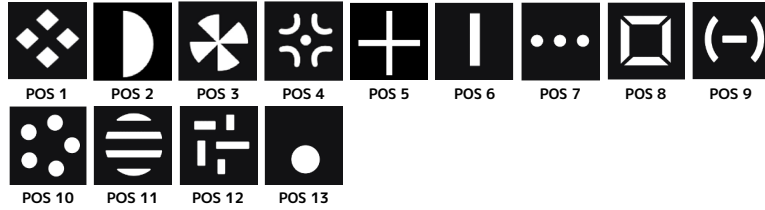

PROTEUS RADIUS

100W Solid State Phosphor-Converted beam FX Fixture

GOBOS | COLORS | ANIMATION WHEEL

COLOR FLAGS

COLOR WHEEL

INTERCHANGEABLE ROTATING GOBO WHEEL 1

FIXED GOBO WHEEL

ORDERING INFORMATION