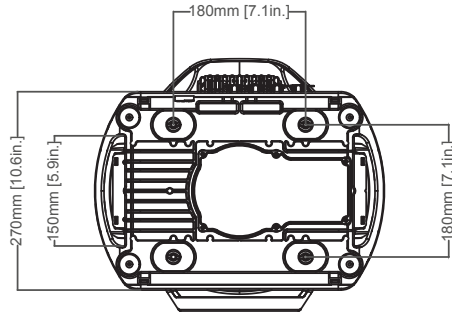

IP65 Locking Power In

SIZE / WEIGHT

Length: 10.6" (270mm)

Width: 15.5" (395mm)

Height: 20.3" (516mm)

Center-to-Center: 18.0" (456mm)

Weight: 45.0 lbs. (20.4 kg)

ELECTRICAL / THERMAL

PRD013	1237000272	PROTEUS RADIUS
TRIGGER CLAMP	1741000032	Heavy Duty Wrap Around Hook Style Clamp
TOU027	N/A	Tour Link 5pin, 10Ft., Tour Grade, DMX Data Cable
		Additional Cable Lengths Available

PROTEUS RADIUS

100W Solid State Phosphor-Converted beam FX Fixture

UNIT DIMENSIONS

PROTEUS RADIUS

100W Solid State Phosphor-Converted beam FX Fixture

FOAM IN-LAY DIMENSIONS

B - B

A - A