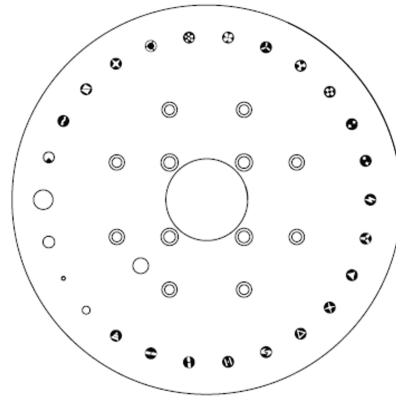

FIXED GOBO WHEEL

ORDERING INFORMATION

PRD013	1237000272	PROTEUS RADIUS
TRIGGER CLAMP	1741000032	Heavy Duty Wrap Around Hook Style Clamp
TOU027	N/A	Tour Link 5pin, 10Ft., Tour Grade, DMX Data Cable
		Additional Cable Lengths Available