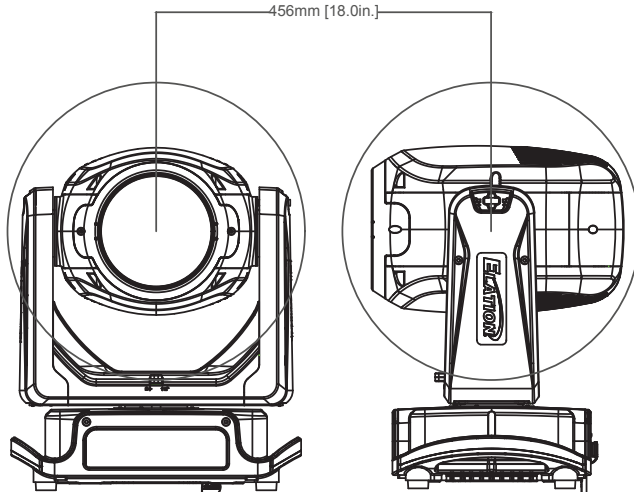

IP65 Locking Power In

SIZE / WEIGHT

Length: 10.6" (270mm)

Width: 15.5" (395mm)

Height: 20.3" (516mm)

Center-to-Center: 18.0" (456mm)

Weight: 45.0 lbs. (20.4 kg)

ELECTRICAL / THERMAL

PRD013	1237000272	PROTEUS RADIUS
TRIGGER CLAMP	1741000032	Heavy Duty Wrap Around Hook Style Clamp
TOU027	N/A	Tour Link 5pin, 10Ft., Tour Grade, DMX Data Cable
		Additional Cable Lengths Available

PROTEUS RADIUS

100W Solid State Phosphor-Converted beam FX Fixture

UNIT DIMENSIONS

PROTEUS RADIUS

100W Solid State Phosphor-Converted beam FX Fixture

FOAM IN-LAY DIMENSIONS

B - B

A - A