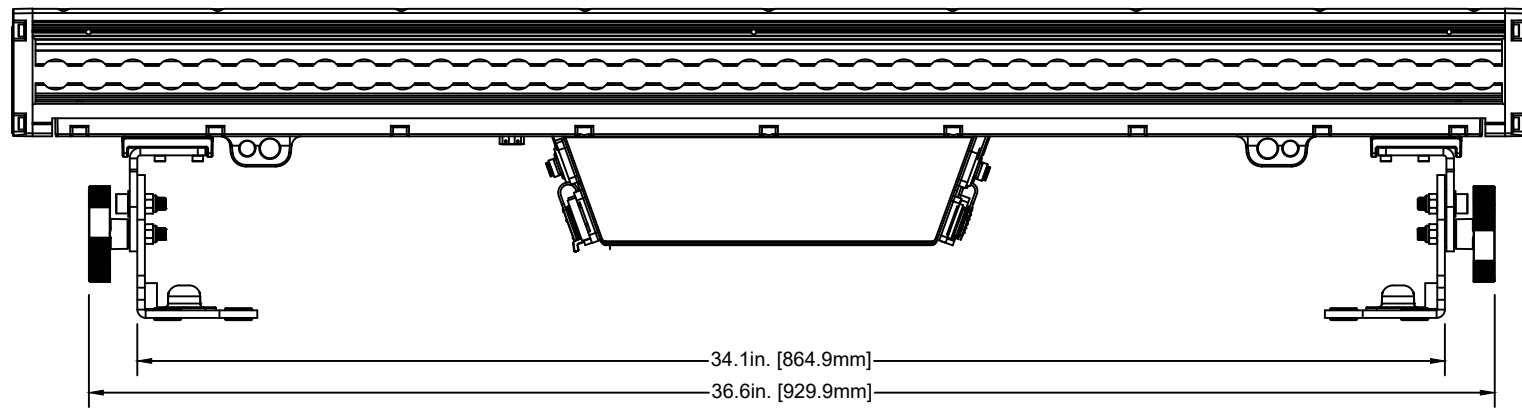

©ELATION all rights reserved. Information contained within this drawing is proprietary and confidential. Any reproduction and/or distribution of any part of this drawing without the written consent of Elation Professional is strictly prohibited. Diagrams and/or measurements herein subject to change without notice.

ELATION			
TITLE: PULSE BAR L			DATE: 240722
SCALE: NONE	TOL: ±	.XX(.X) .XXX(.XX)	ANGLE: -