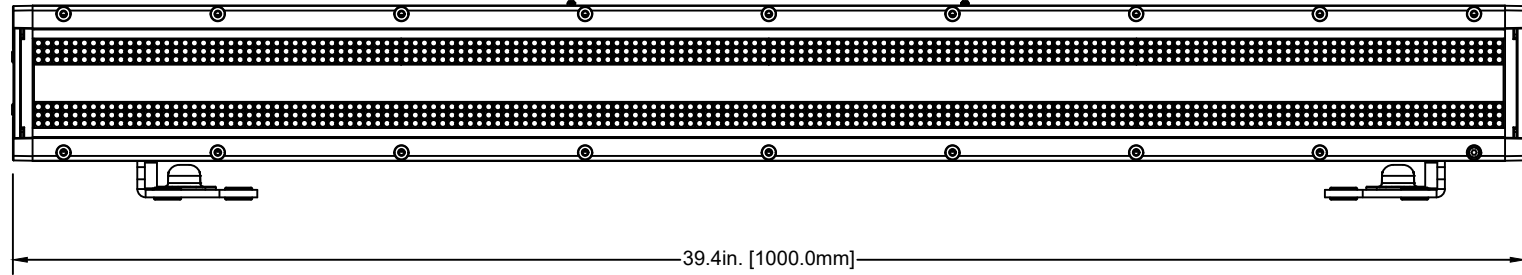

©ELATION all rights reserved. Information contained within this drawing is proprietary and confidential. Any reproduction and/or distribution of any part of this drawing without the written consent of Elation Professional is strictly prohibited. Diagrams and/or measurements herein subject to change without notice.

ELATION			
TITLE: PULSE BAR L			DATE: 240722
SCALE: NONE	TOL: ±	.XX(.X) .XXX(.XX)	ANGLE: -