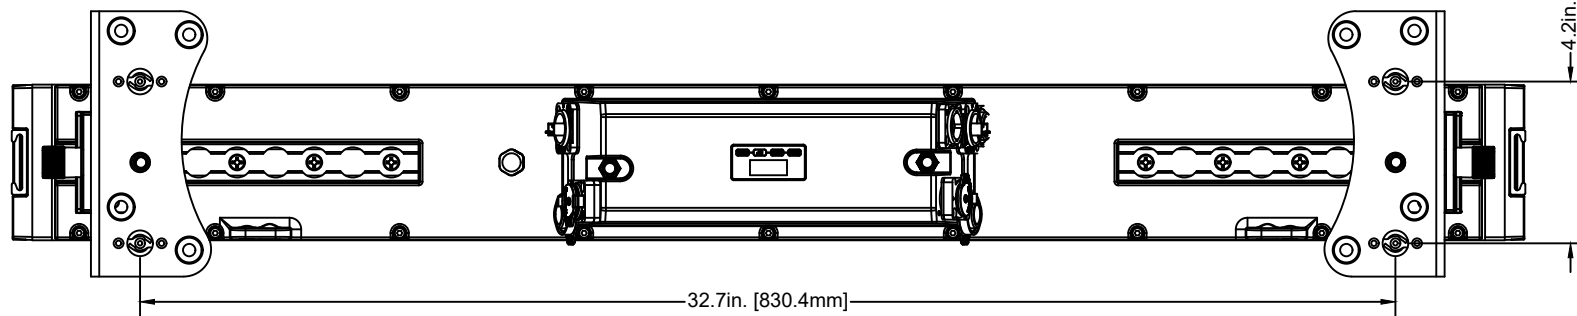

©ELATION all rights reserved. Information contained within this drawing is proprietary and confidential. Any reproduction and/or distribution of any part of this drawing without the written consent of Elation Professional is strictly prohibited. Diagrams and/or measurements herein subject to change without notice.

ELATION			
TITLE: PULSE BAR L			DATE: 240805
SCALE: NONE	TOL: ±	.XX(.X) .XXX(.XX)	ANGLE: -