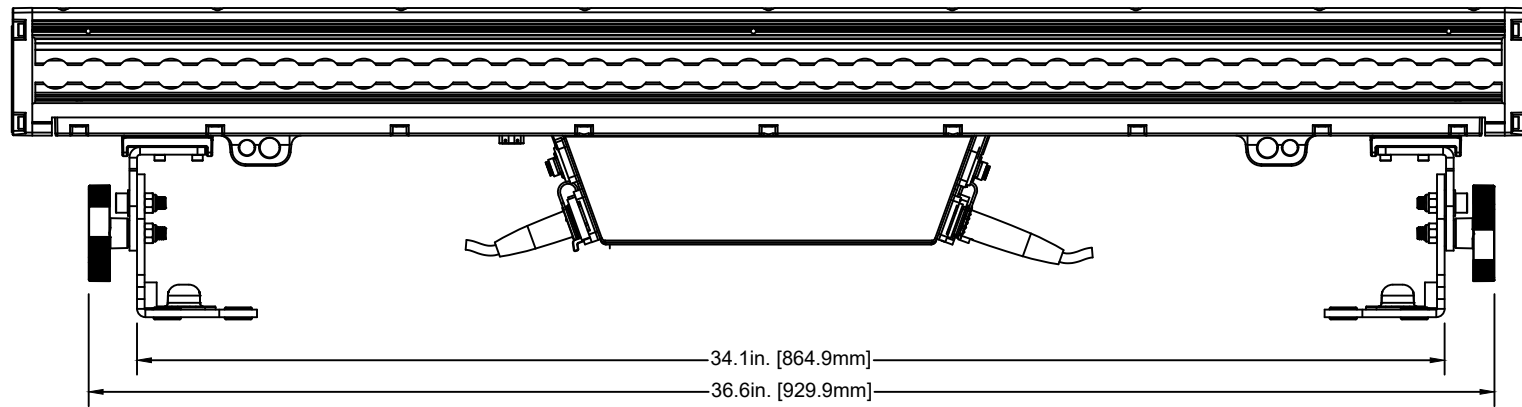

©ELATION all rights reserved. Information contained within this drawing is proprietary and confidential. Any reproduction and/or distribution of any part of this drawing without the written consent of Elation Professional is strictly prohibited. Diagrams and/or measurements herein subject to change without notice.

ELATION			
TITLE: PULSE BAR L			DATE: 240805
SCALE: NONE	TOL: ±	.XX(.X) .XXX(.XX)	ANGLE: -