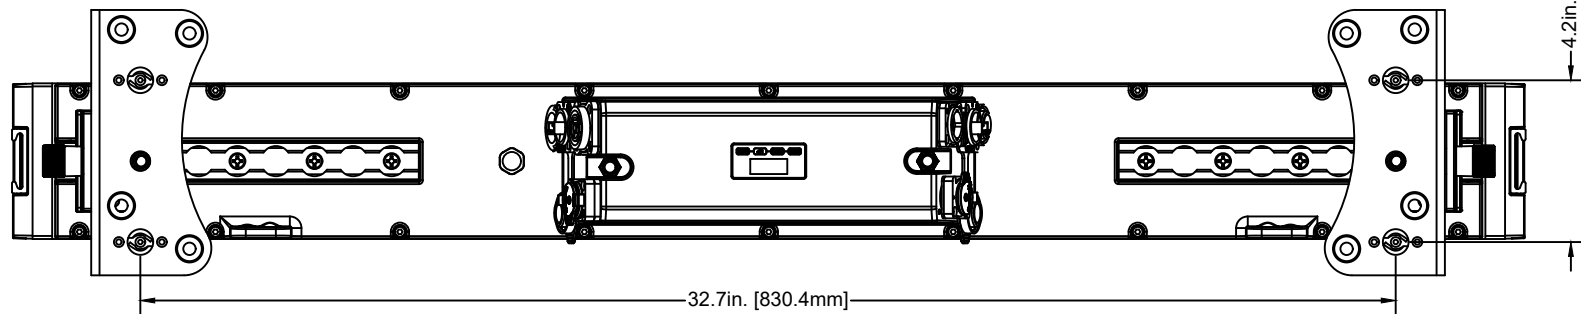

©ELATION all rights reserved. Information contained within this drawing is proprietary and confidential. Any reproduction and/or distribution of any part of this drawing without the written consent of Elation Professional is strictly prohibited. Diagrams and/or measurements herein subject to change without notice.

ELATION			
TITLE: PULSE BAR L			DATE: 240722
SCALE: NONE	TOL: ±	.XX(.X) .XXX(.XX)	ANGLE: -