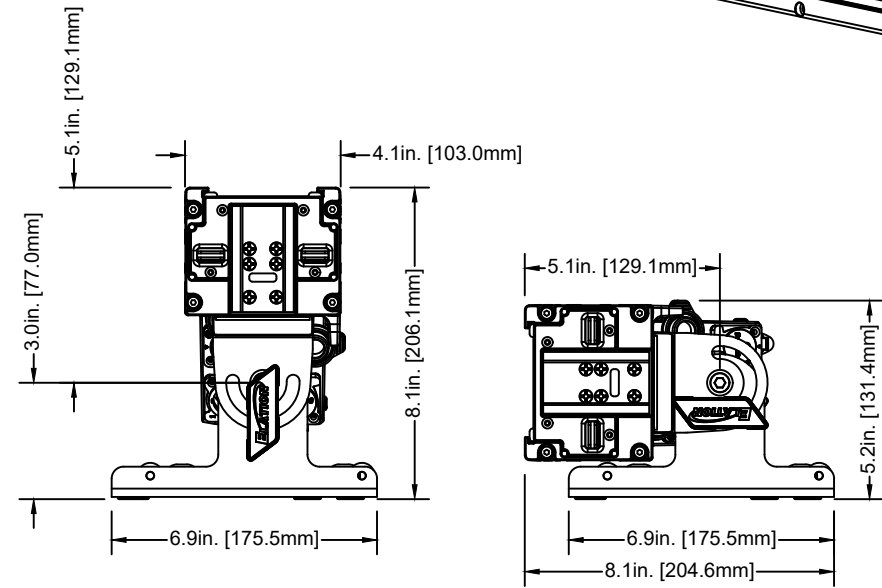

ELATION			
TITLE: PULSE BAR L			DATE: 240722
SCALE: NONE	TOL: ±	.XX(.X) .XXX(.XX)	ANGLE: -