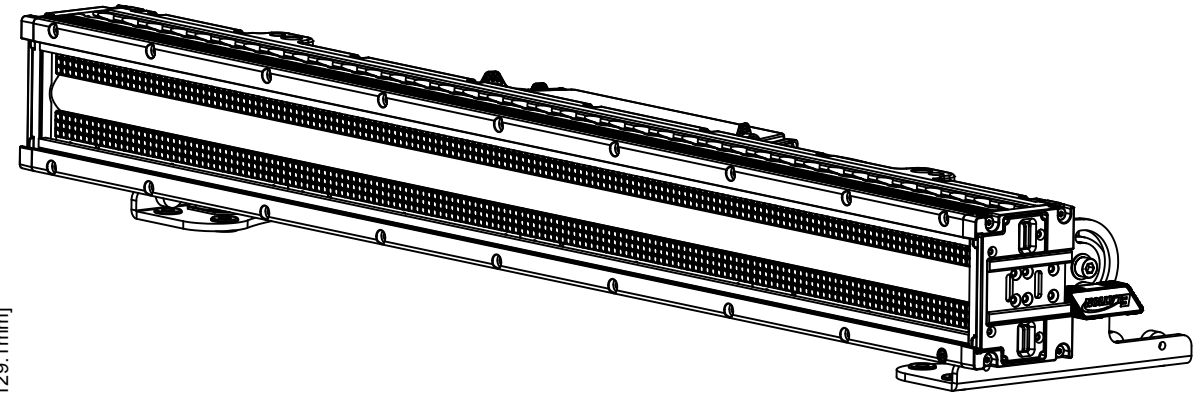

ELATION			
TITLE: PULSE BAR L			DATE: 240722
SCALE: NONE	TOL: ±	.XX(.X) .XXX(.XX)	ANGLE: -