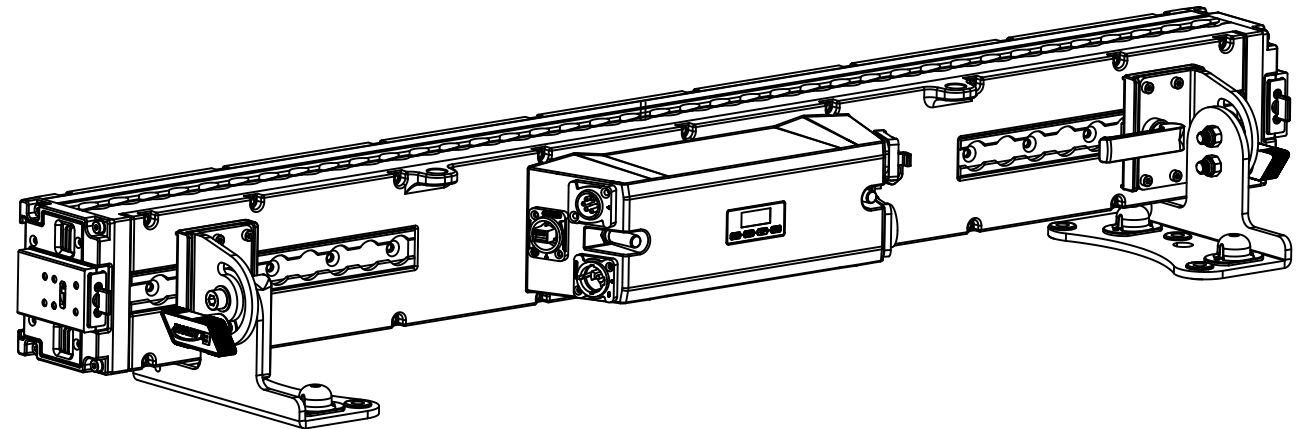

ELATION			
TITLE: PULSE BAR L			DATE: 240722
SCALE: NONE	TOL: ±	.XX(.X) .XXX(.XX)	ANGLE: -