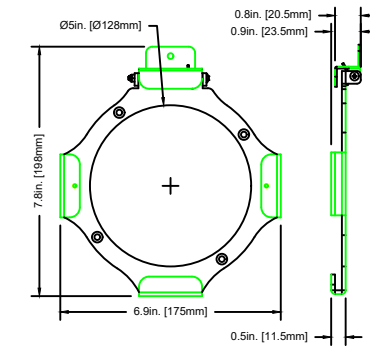

Accessories

Gel frame

Barndoor

Included Items

Optical Front Cover Splice Lock

Floor Stand Yoke

Bowens Adapter

Gel Frame Holder

Hanging Holder

Fixture Bracket