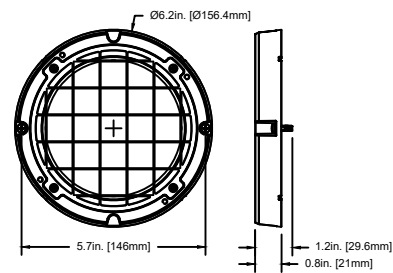

Accessories

Gel frame

Barndoor

Included Items

Optical Front Cover Splice Lock

Floor Stand Yoke

Bowens Adapter

Gel Frame Holder