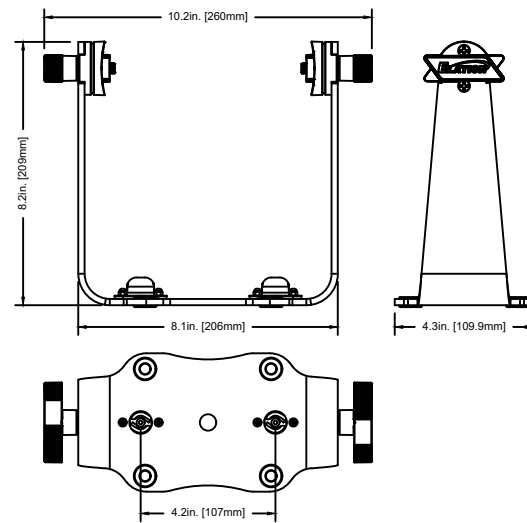

Accessories

Gel frame

Barndoor

Included Items

Optical Front Cover Splice Lock

Floor Stand Yoke

Bowens Adapter

Gel Frame Holder

Hanging Holder

Fixture Bracket