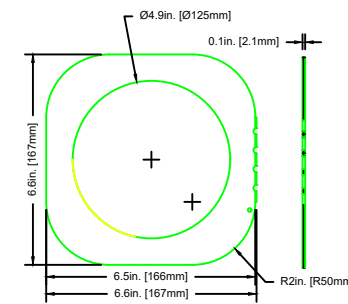

Accessories

Gel frame

Barndoor

Included Items

Optical Front Cover Splice Lock

Floor Stand Yoke

Bowens Adapter

Gel Frame Holder