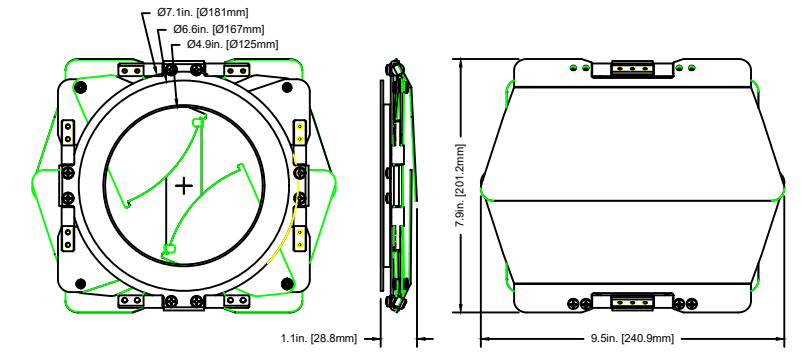

Accessories

Gel frame

Barndoor

Included Items

Optical Front Cover Splice Lock

Floor Stand Yoke

Bowens Adapter

Gel Frame Holder