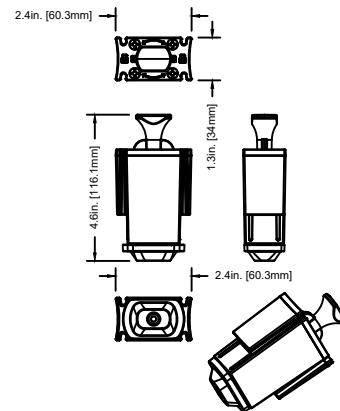

Accessories

Gel frame

Barndoor

Included Items

Optical Front Cover Splice Lock

Floor Stand Yoke

Bowens Adapter

Gel Frame Holder

Hanging Holder

Fixture Bracket