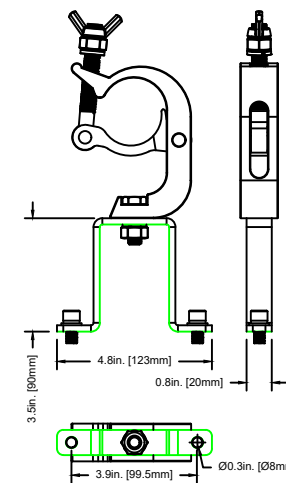

Accessories

Gel frame

Barndoor

Included Items

Optical Front Cover Splice Lock

Floor Stand Yoke

Bowens Adapter

Gel Frame Holder

Hanging Holder

Fixture Bracket