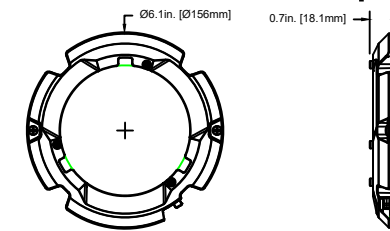

Accessories

Gel frame

Barndoor

Included Items

Optical Front Cover Splice Lock

Floor Stand Yoke

Bowens Adapter

Gel Frame Holder

Hanging Holder

Fixture Bracket