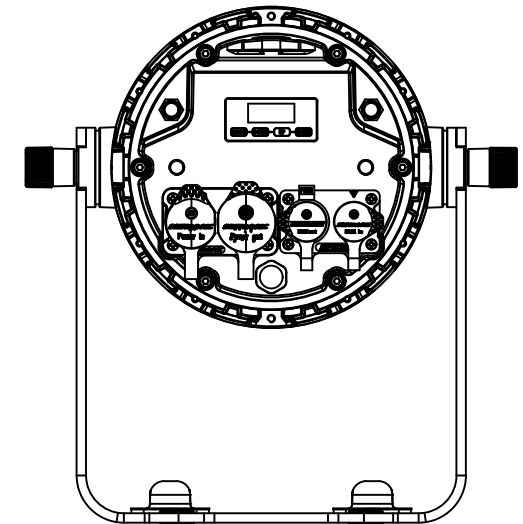

©ELATION all rights reserved. Information contained within this drawing is proprietary and confidential. Any reproduction and/or distribution of any part of this drawing without the written consent of Elation Professional is strictly prohibited. Diagrams and/or measurements herein subject to change without notice.

|                      |        |                       |              |
|----------------------|--------|-----------------------|--------------|
| <b>ELATION</b>       |        |                       |              |
| TITLE: SOL I BLINDER |        |                       | DATE: 240130 |
| SCALE: NONE          | TOL: ± | .XX(.X) - .XXX(.XX) - | ANGLE: -     |