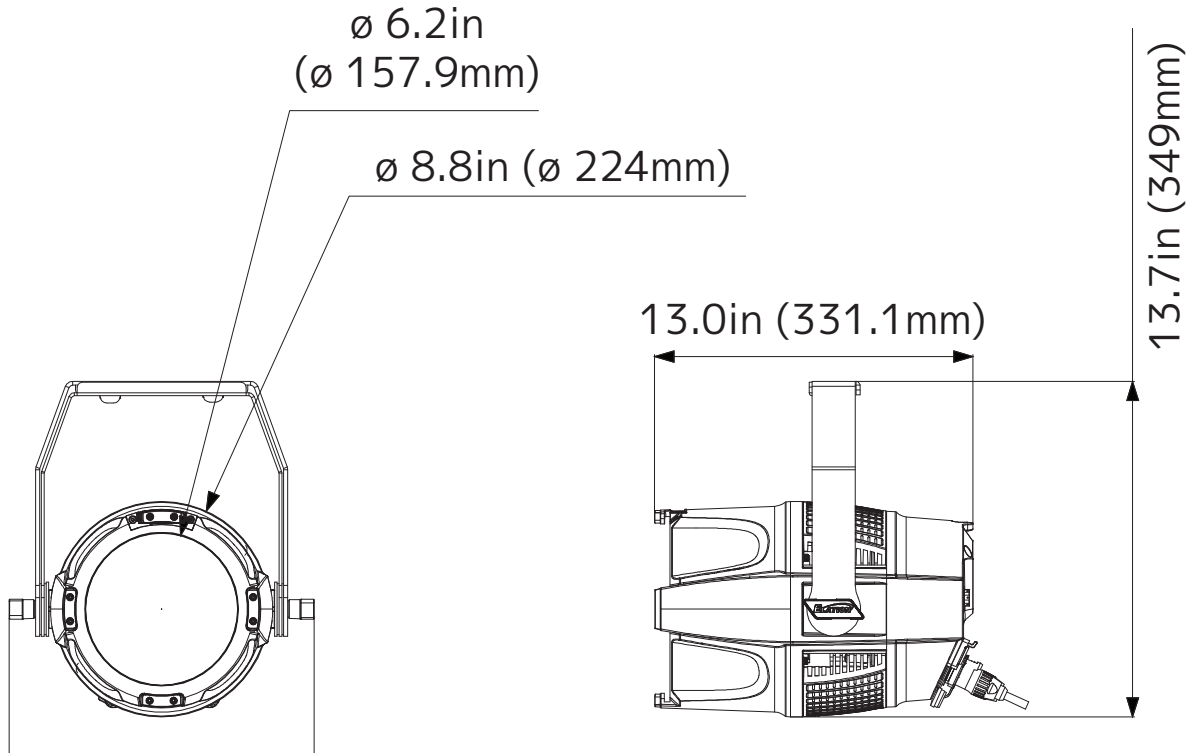

The IP65 housing includes an integrated gel frame holder that can accommodate industry standard 7.5" accessories. The dual yoke design allows the fixture to be mounted on the floor or it can be easily rigged to hang with a c-clamp or by using the included omega bracket receiver.

SIZE / WEIGHT

Length: 12.5" (317mm)
Width: 8.8" (224mm)
Vertical Height: 16.7" (423mm)
Weight: 20.1lbs. (9.1kg)

ELECTRICAL / THERMAL

AC 100-240V - 50/60Hz
332W Max Power Consumption
Power Thru Capacity: 11A (3 units @110V; 7 units @240V)
5°F to 113°F (-15°C to 45°C)
1132.8 BTU/hr (+/- 10%)

INCLUDED ITEMS

IP65 Locking Power Cable
Safety Cable

OPTIONAL ITEMS

7.5" Gel Frame
7.5" Barndoor (KLP959)
8050000053 - Omega Bracket

APPROVALS / RATINGS

CE | cETLus | IP65 | FCC | UKCA

LIMELIGHT PAR S

7x 60W RGBL LED PAR with Zoom

DIMENSIONS

ORDERING INFORMATION

LLP301	1237000277	Limelight Par S
KLP959	1236100143	KL Par 7.5" Barndoor
PENDING	PENDING	7.5" Gel Frame
PENDING	PENDING	Omega Bracket