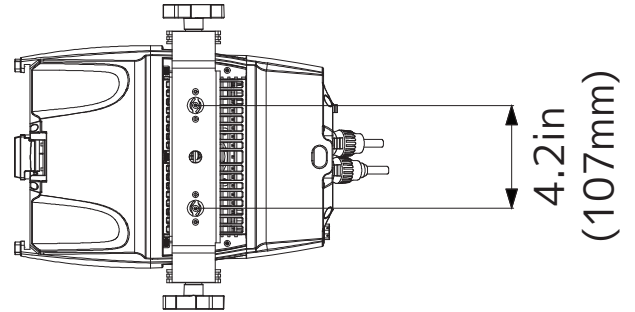

The IP65 housing includes an integrated gel frame holder that can accommodate industry standard 7.5" accessories. The dual yoke design allows the fixture to be mounted on the floor or it can be easily rigged to hang with a c-clamp or by using the included omega bracket receiver.

SIZE / WEIGHT

Length: 12.5" (317mm)
Width: 8.8" (224mm)
Vertical Height: 16.7" (423mm)
Weight: 20.1lbs. (9.1kg)

ELECTRICAL / THERMAL

AC 100-240V - 50/60Hz
332W Max Power Consumption
Power Thru Capacity: 11A (3 units @110V; 7 units @240V)
5°F to 113°F (-15°C to 45°C)
1132.8 BTU/hr (+/- 10%)

INCLUDED ITEMS

IP65 Locking Power Cable
Safety Cable

OPTIONAL ITEMS

7.5" Gel Frame
7.5" Barndoor (KLP959)
8050000053 - Omega Bracket

APPROVALS / RATINGS

CE | cETLus | IP65 | FCC | UKCA

LIMELIGHT PAR S

7x 60W RGBL LED PAR with Zoom

DIMENSIONS

ORDERING INFORMATION

LLP301	1237000277	Limelight Par S
KLP959	1236100143	KL Par 7.5" Barndoor
PENDING	PENDING	7.5" Gel Frame
PENDING	PENDING	Omega Bracket