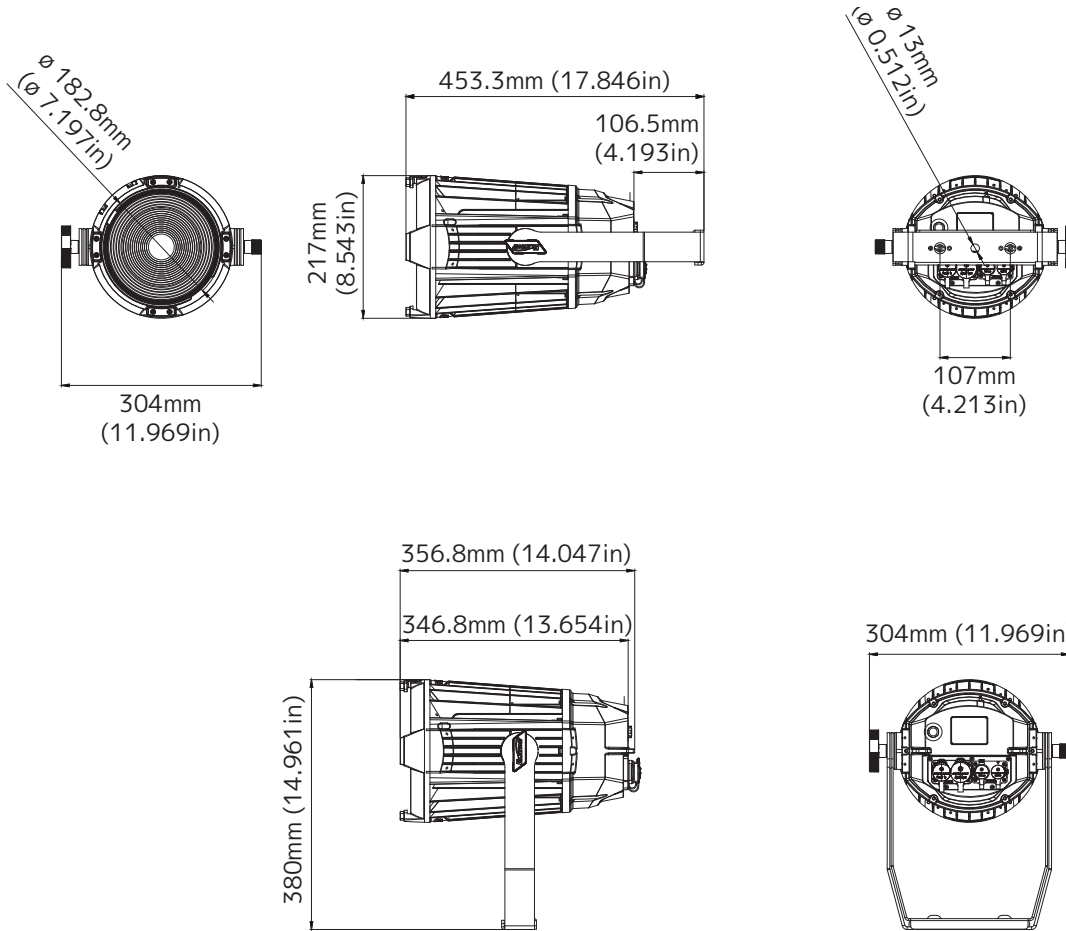

SIZE / WEIGHT

Length: 8.5" (217mm)
Width: 12.0" (304mm)
Vertical Height: 17.8" (453.3mm)
Weight: 16.53 lbs. (7.5kg)

ELECTRICAL / THERMAL

AC 100-240V - 50/60Hz
375W Max Power Consumption
Power Thru Capacity: 3 units @ 115V, 6 units
@ 240V
5°F to 113°F (-15°C to 45°C)
BTU/hr (+/- 10%) 1278.75

INCLUDED ITEMS

7.5" Gel Frame
4 Lenses (11°, 22°, 30°, 55°)
IP65 Locking Power Cable

OPTIONAL ITEMS

7.5" Barndoors
XWFL (90°) Lens
23° Ovalizer Lens
#8050000053 (Omega Bracket)
4 Wire Hardwire Installation Plate (HWP404)
2 Wire Hardwire Installation Plate (HWP202)

APPROVALS / RATINGS

CE | cETLus | IP65 | FCC | UKCA

PAR FC IP

360W RGBMA IP65 LED Par

UNIT DIMENSIONS

ORDERING INFORMATION

KLP528	1237000279	KL Par FC IP
KLP959	1236100143	7.5" Barn Doors
KLP987	1236100144	KL Par XWFL Lens
KLP988	1236100145	KL Par Glass Lens
KLP993	1236100192	KL Par Ovalizer Lens
8050000053	8050000053	Omega Bracket
HWP404	PENDING	4 Wire Hardwire Plate
HWP202	PENDING	2 Wire Hardwire Plate