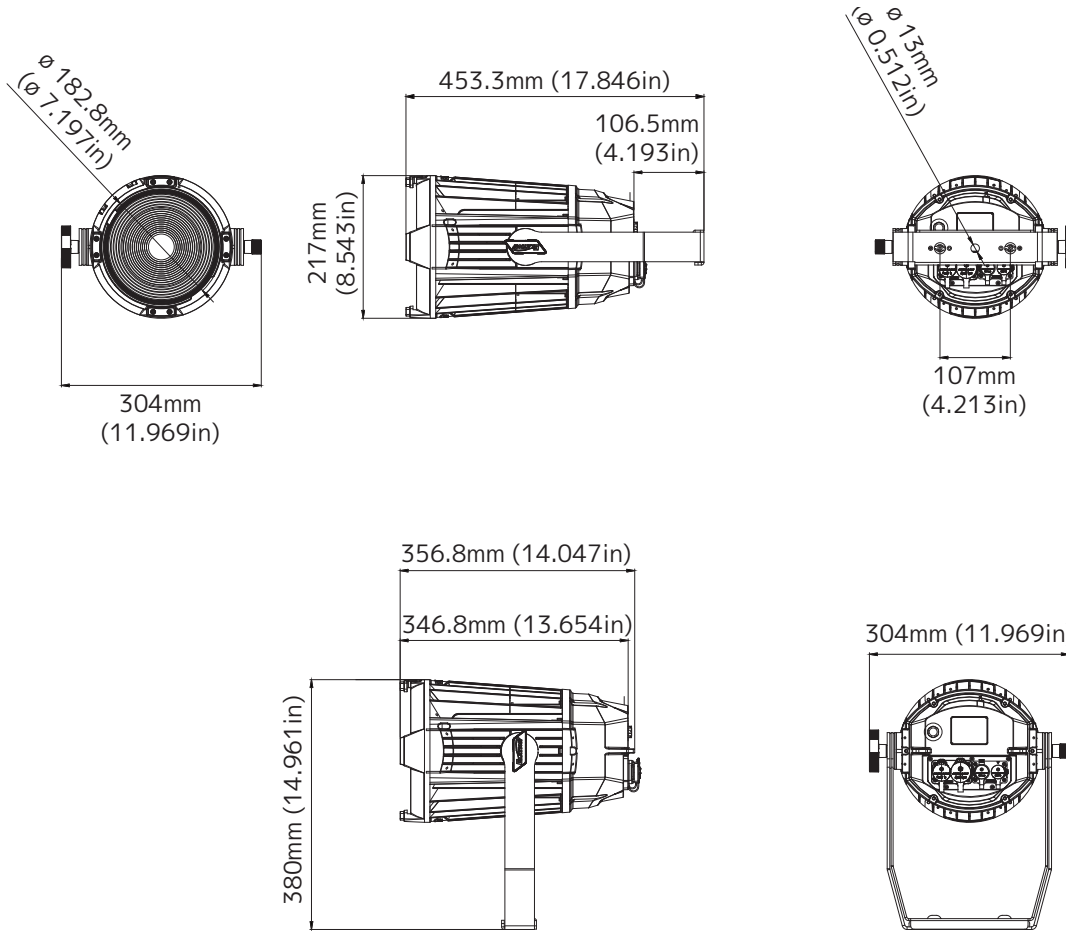

SIZE / WEIGHT

Length: 8.5" (217mm)
Width: 12.0" (304mm)
Vertical Height: 17.8" (453.3mm)
Weight: 16.53 lbs. (7.5kg)

ELECTRICAL / THERMAL

AC 100-240V - 50/60Hz
375W Max Power Consumption
Power Thru Capacity: 10A (2 units @ 115V, 6
units @ 240V)
5°F to 113°F (-15°C to 45°C)
BTU/hr (+/- 10%) 1278.75

INCLUDED ITEMS

7.5" Gel Frame
4 Lenses (11°, 22°, 30°, 55°)
IP65 Locking Power Cable

OPTIONAL ITEMS

7.5" Barndoors
XWFL (90°) Lens
23° Ovalizer Lens
#8050000053 (Omega Bracket)
4 Wire Hardwire Installation Plate (HWP404)
2 Wire Hardwire Installation Plate (HWP202)

APPROVALS / RATINGS

CE | cETLus | IP65 | FCC | UKCA

PAR FC IP

360W RGBMA IP65 LED Par

UNIT DIMENSIONS

ORDERING INFORMATION

KLP528	1237000279	KL Par FC IP
KLP959	1236100143	7.5" Barn Doors
KLP987	1236100144	KL Par XWFL Lens
KLP988	1236100145	KL Par Glass Lens
KLP993	1236100192	KL Par Ovalizer Lens
8050000053	8050000053	Omega Bracket
HWP404	PENDING	4 Wire Hardwire Plate
HWP202	PENDING	2 Wire Hardwire Plate