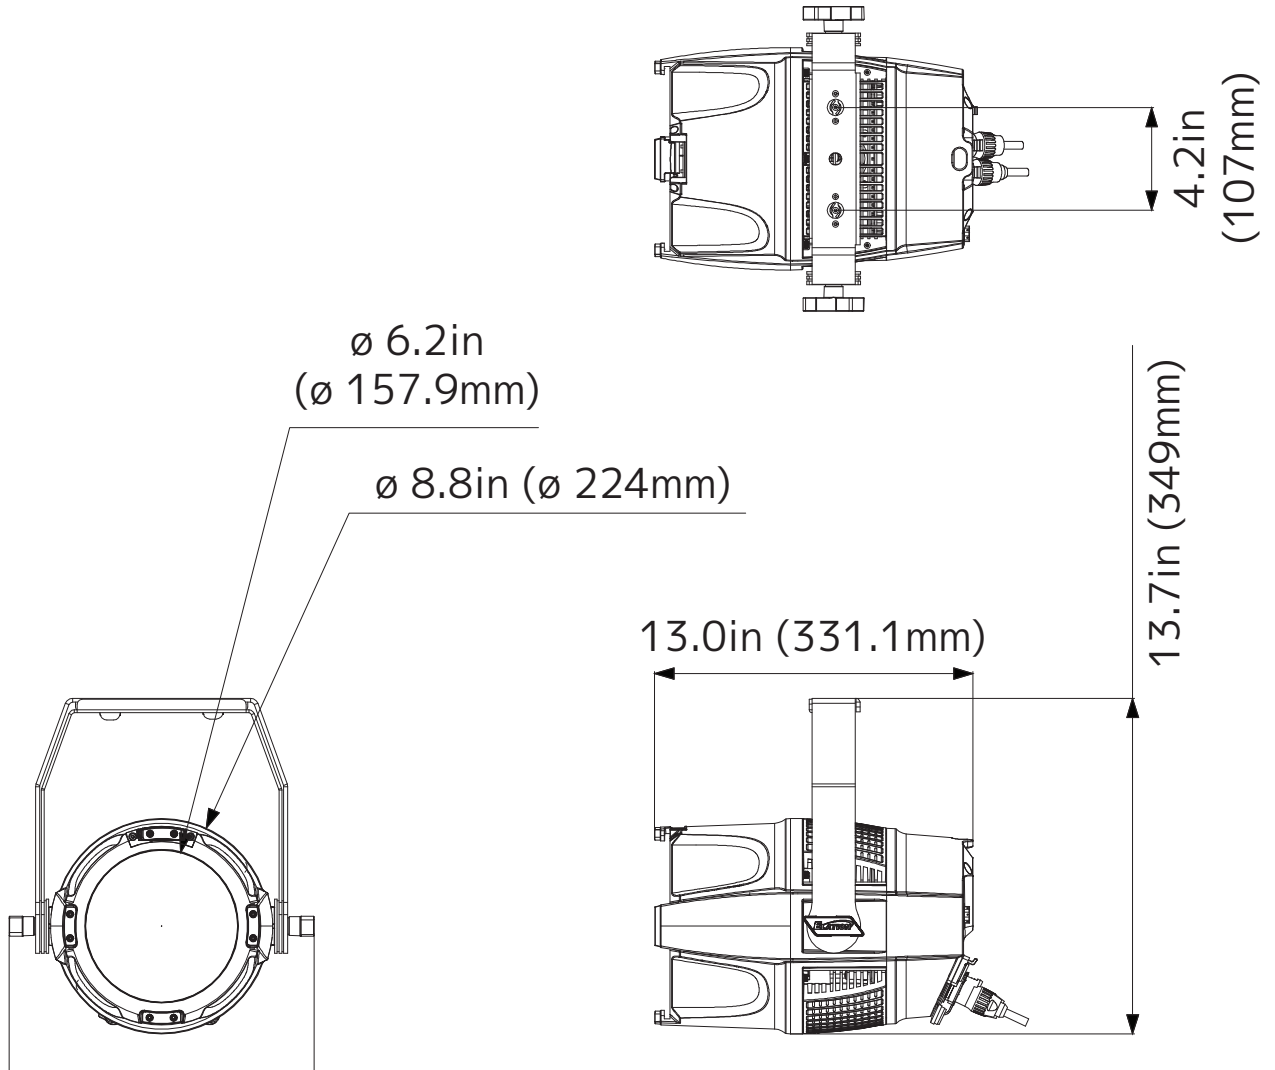

### SIZE / WEIGHT

Length: 12.5" (317mm)

Width: 8.8" (224mm)

Vertical Height: 16.7" (423mm)

Weight: 18.74lbs. (8.5kg)

## DIMENSIONS