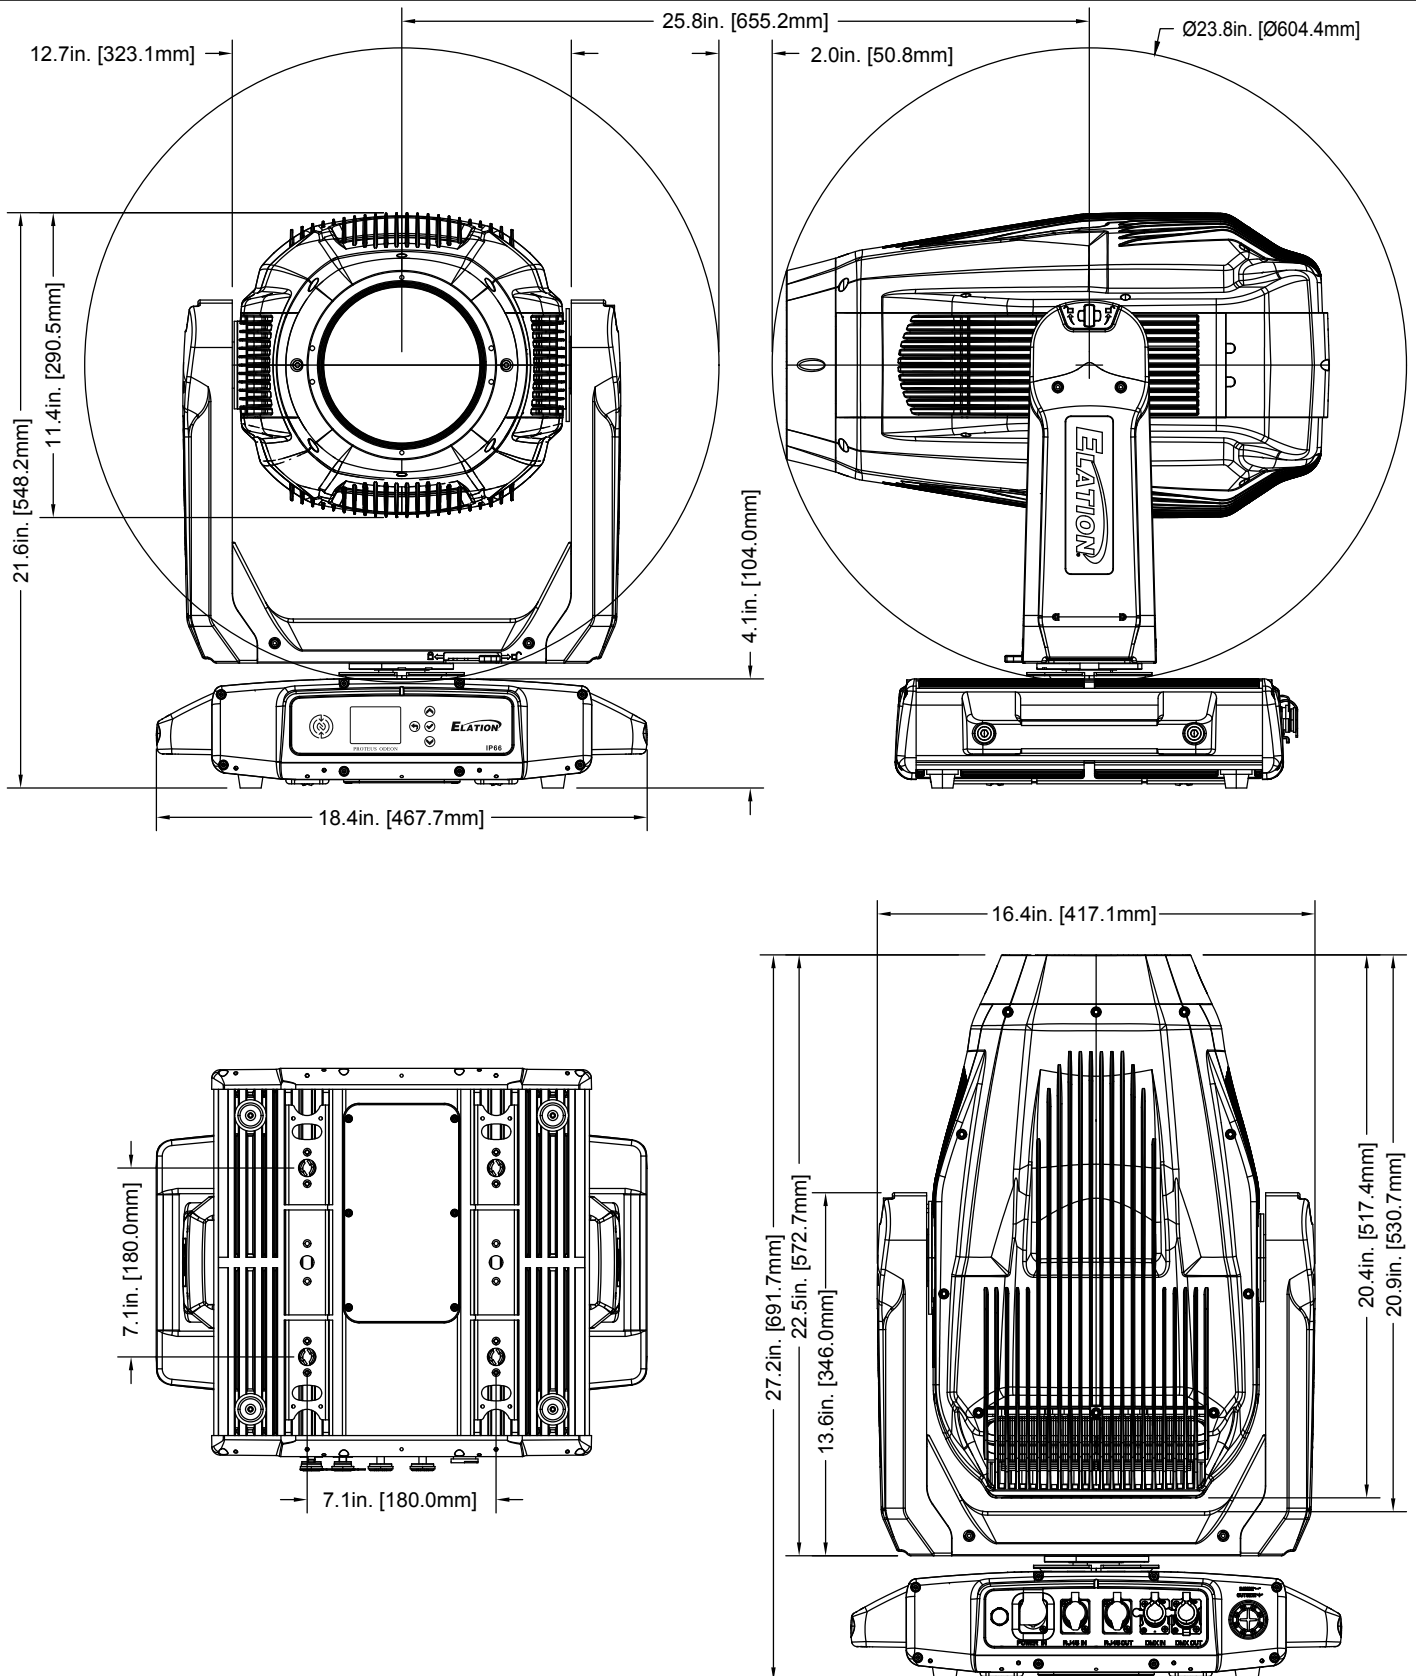

SIZE / WEIGHT

Length: 18.40 in (468mm)
Width: 14.57 in (370mm)
Height: 27.2 in (692mm)
Weight: 92.6 lbs. (42 kg)

ELECTRICAL

AC 120-240V 50/60Hz
Max Power Consumption 1500W
14°F to 113°F (-10°C to 45°C)
BTU/hr (+/- 10%) 3239.5

UNIT DIMENSIONS

PROTEUS ODEON

850W Variable CRI LED IP66 Framing Profile Fixture with CMY

FOAM IN-LAY DIMENSIONS