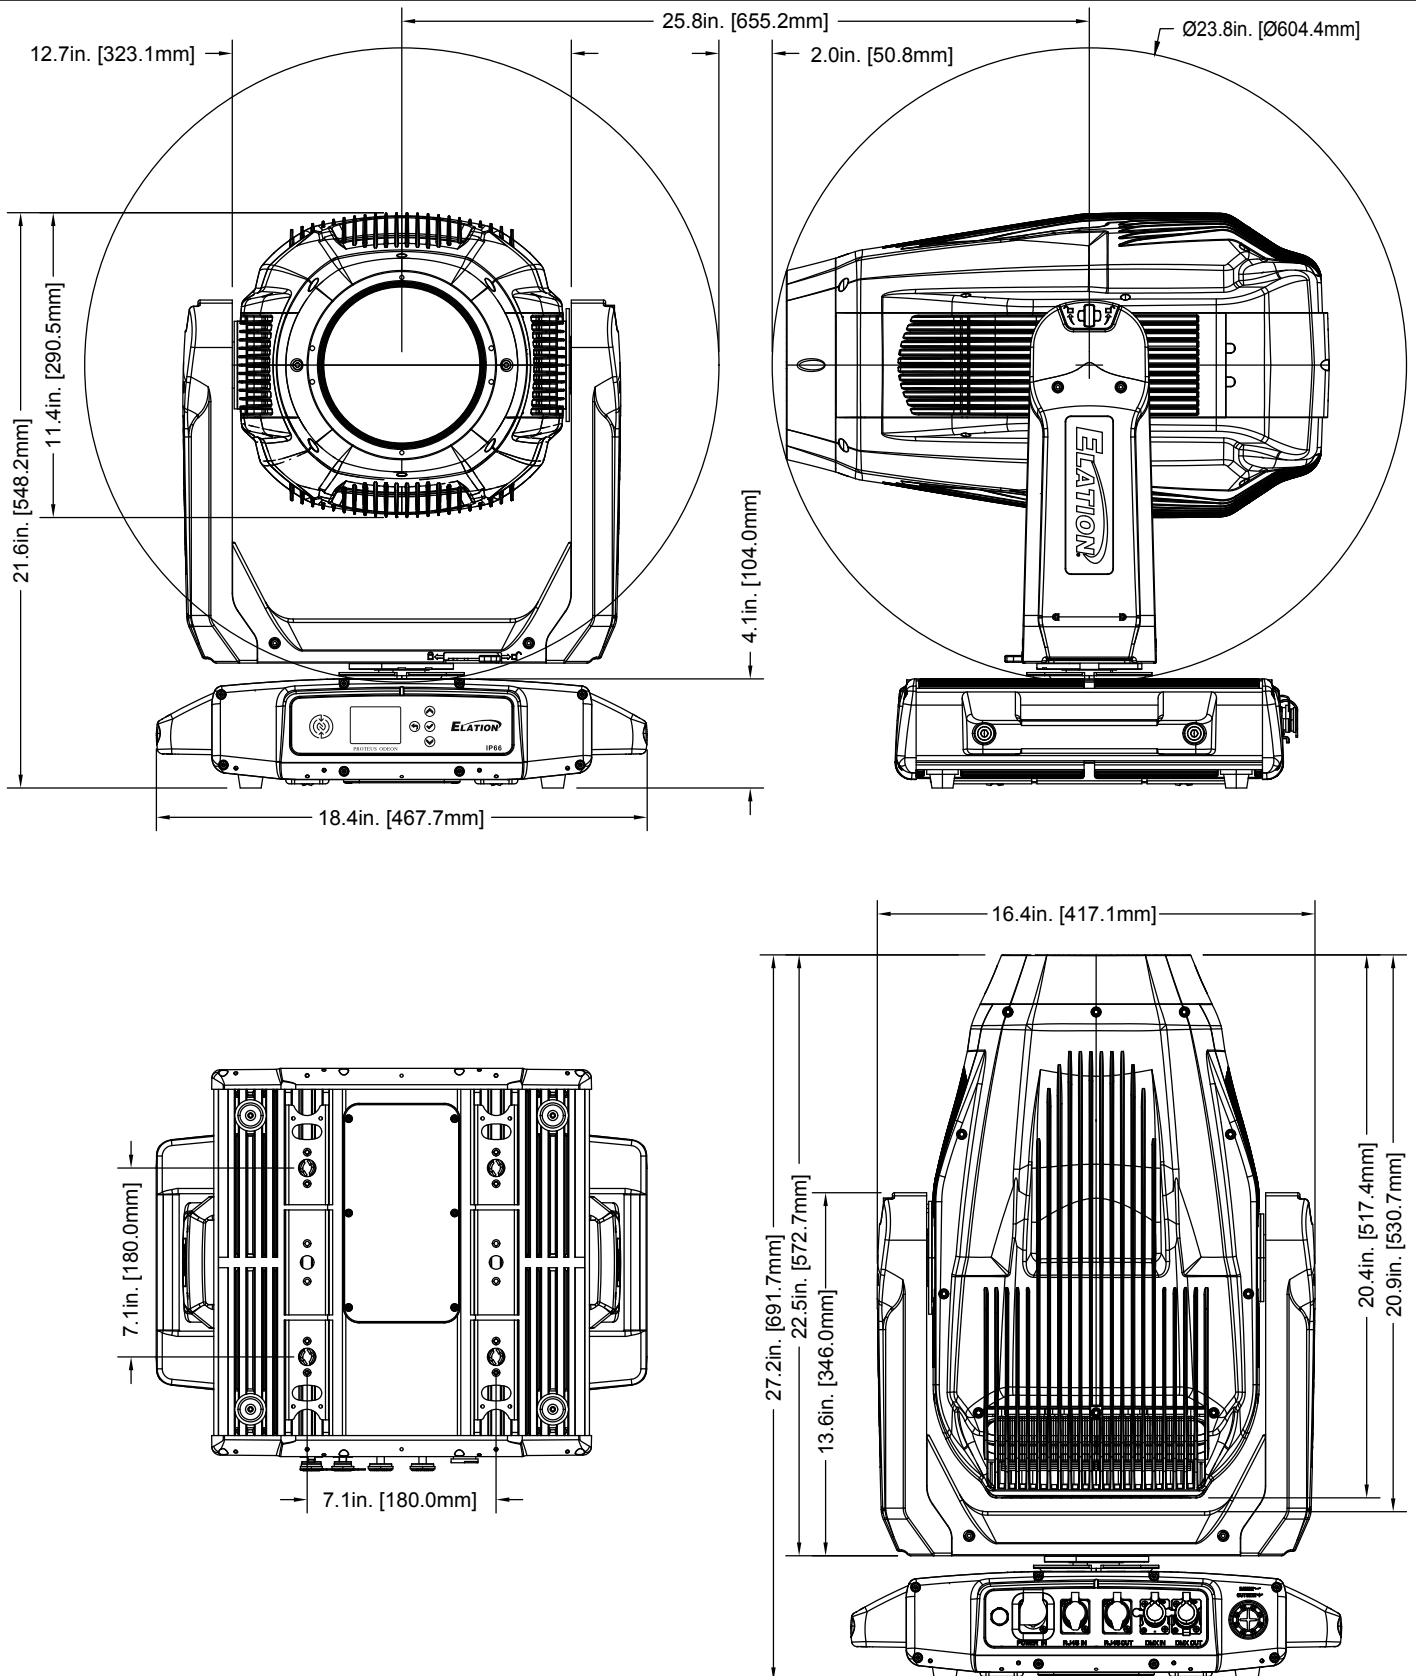

SIZE / WEIGHT

Length: 18.41 in (467.66mm)
Width: 14.57 in (370mm)
Height: 27.2 in (692mm)
Weight: 97.7 lbs. (43.4 kg)

ELECTRICAL

AC 120-240V 50/60Hz
Max Power Consumption 1500W
-4°F to 113°F (-20°C to 45°C)
BTU/hr (+/- 10%) 3239.5

UNIT DIMENSIONS

Specifications are subject to change without notice ©Elation Professional 10/22/2024
Elation Professional USA | 6122 S. Eastern Ave. | Los Angeles, CA. 90040
323-582-3322 | 323-832-9142 fax | www.elationlighting.com | info@elationlighting.com