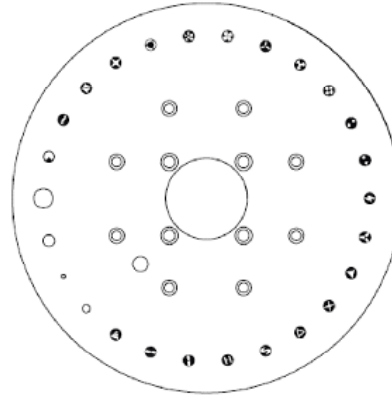

FIXED GOBO WHEEL

ORDERING INFORMATION

PRD013	1237000272	PROTEUS RADIUS
TRIGGER CLAMP	1741000032	Heavy Duty Wrap Around Hook Style Clamp
TOU027	N/A	Tour Link 5pin, 10Ft., Tour Grade, DMX Data Cable
		Additional Cable Lengths Available