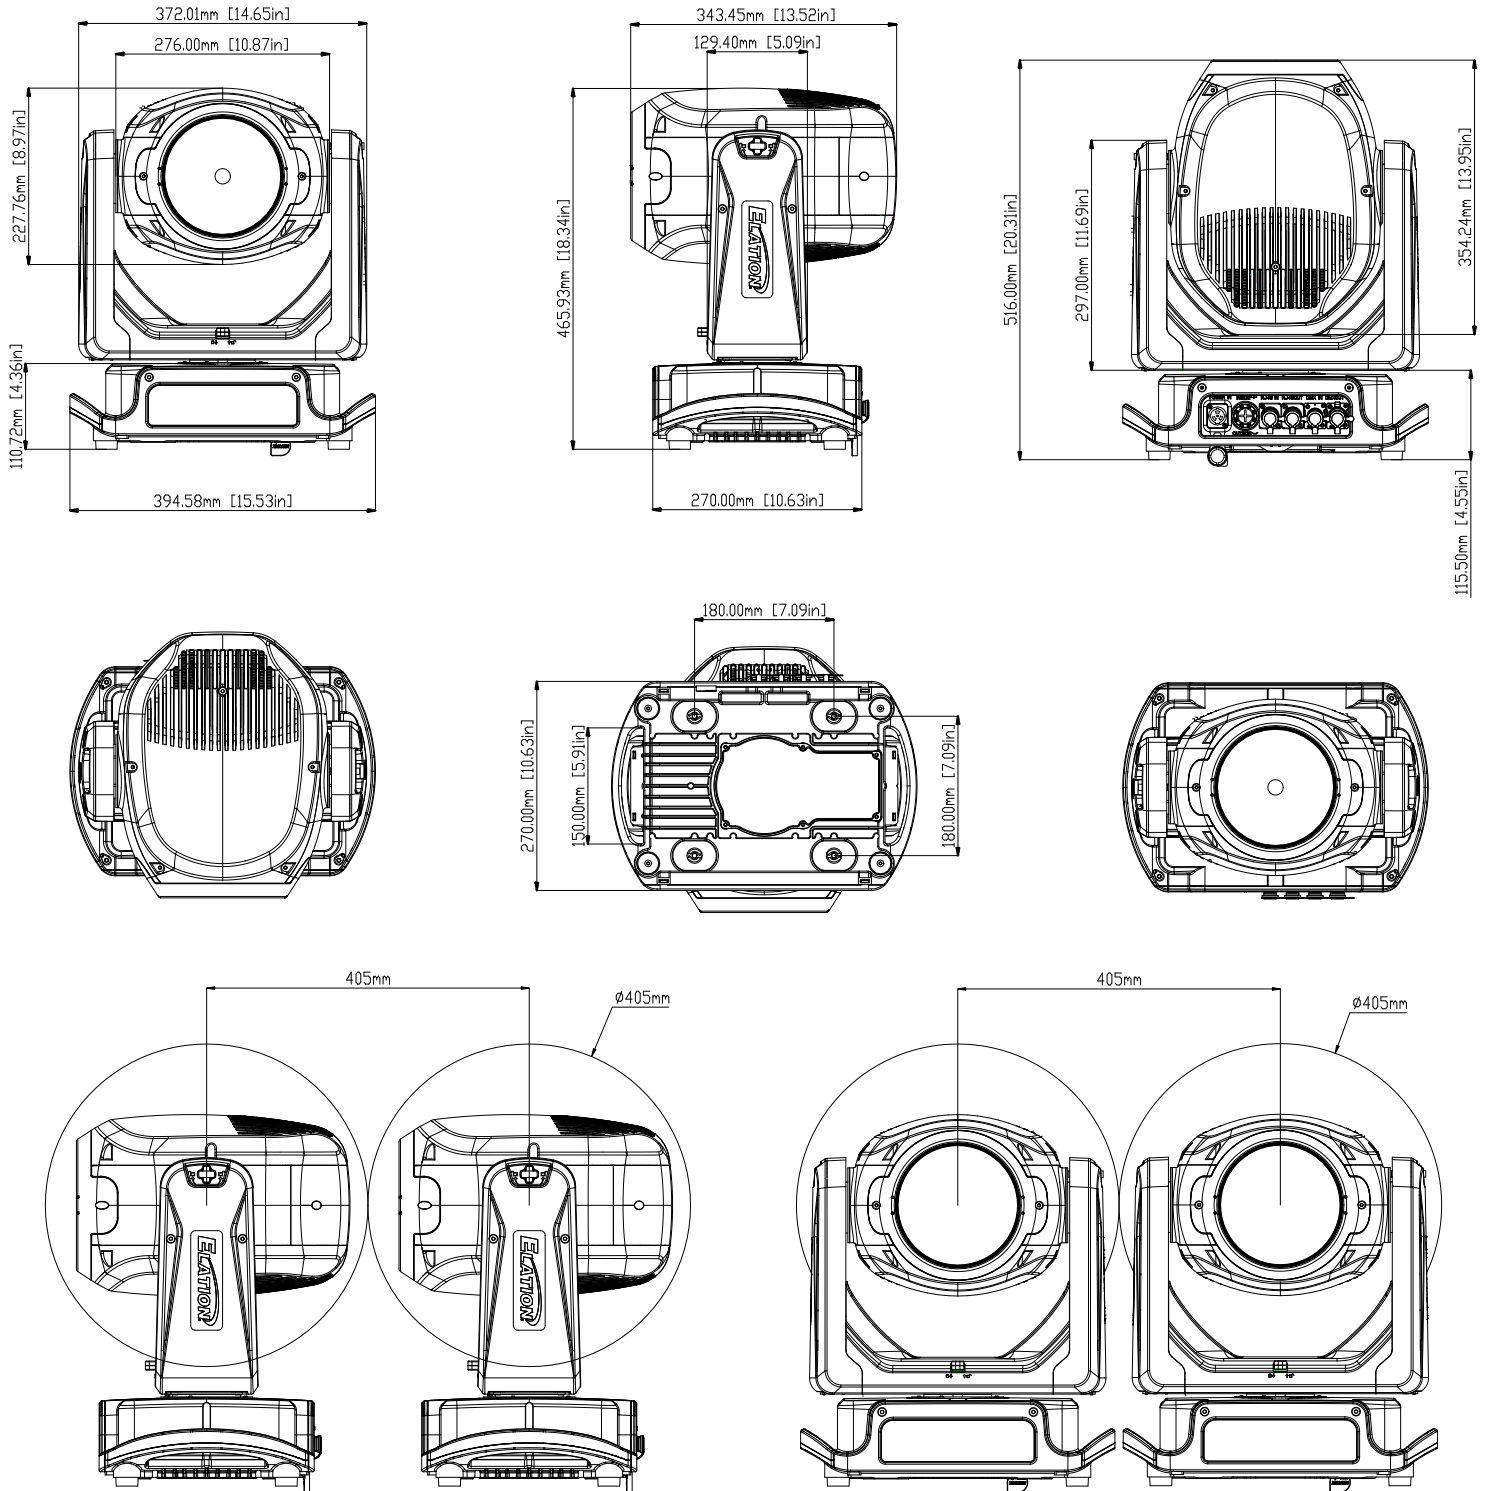

### SIZE / WEIGHT

Length: 15.6" (395mm)

Width: 13.5" (343mm)

Height: 20" (509mm)

Weight: 41.9 lbs. (19kg)

## UNIT DIMENSIONS