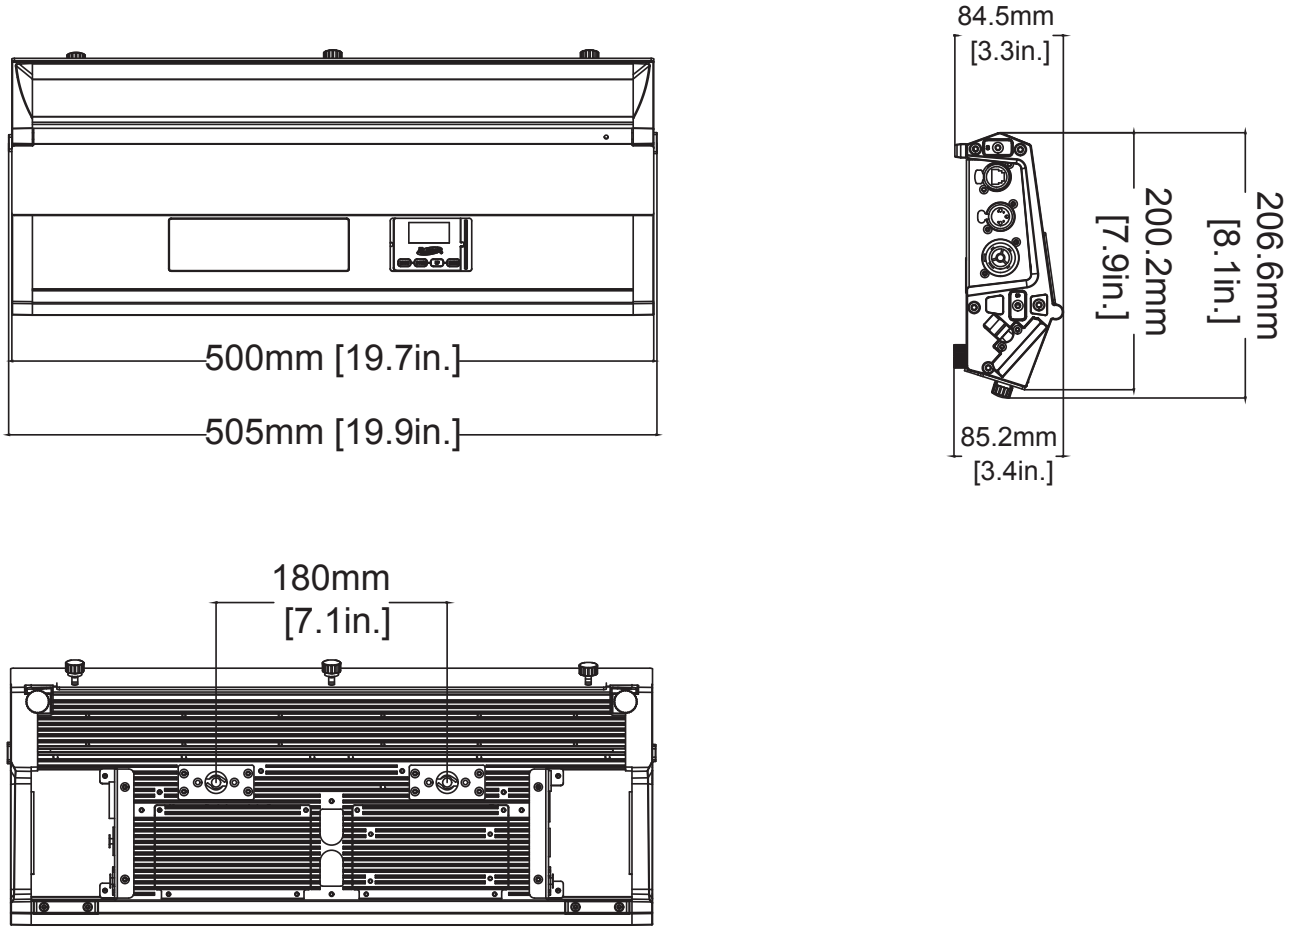

1/2 Meter RGBMA LED CYC Light and Footlight Fixture

UNIT DIMENSIONS

ORDERING INFORMATION

KLC001	1236100191	KL CYC S
TRIGGER CLAMP	N/A	Heavy Duty Wrap Around Hook Style Clamp
PDJ010	1621000162	14 AWG Power/ 2 Pair, 5pin DMX Combo Jumper Cable - 10"