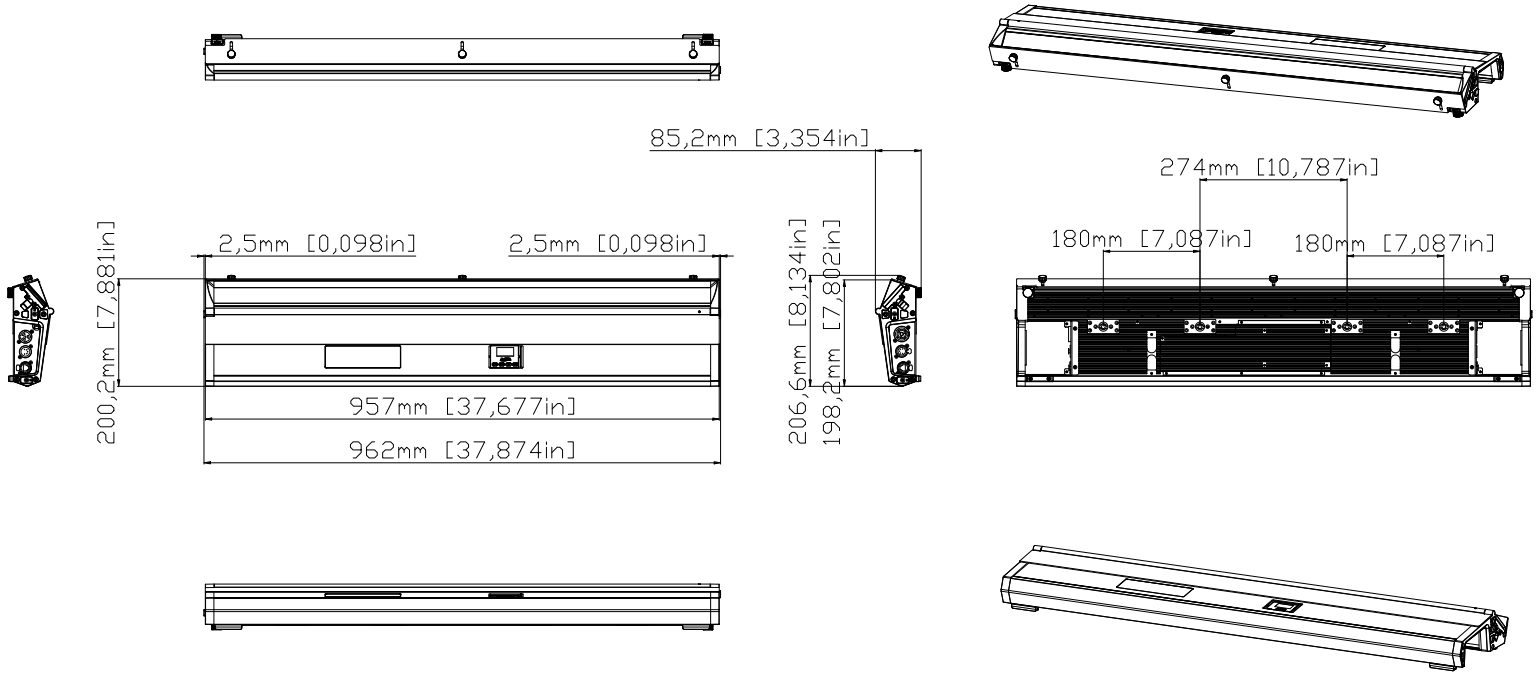

1 Meter RGBMA LED CYC Light and Footlight Fixture

UNIT DIMENSIONS