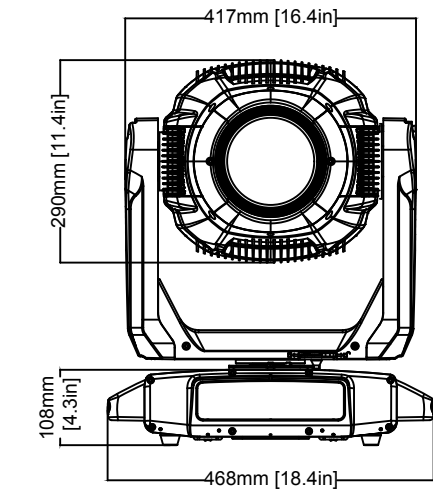

TITLE: Elation Proteus Lucius			DATE: 10-May-2023
SCALE: NONE	TOL: ±	.XX(.X) -	.XXX(.XX) -
			ANGLE: -