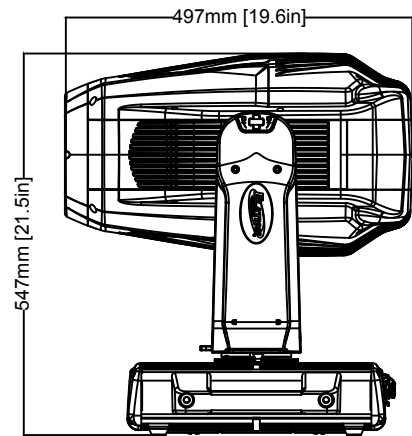

TITLE: Elation Proteus Lucius			DATE: 10-May-2023
SCALE: NONE	TOL: ±	.XX(.X) -	.XXX(.XX) -
			ANGLE: -