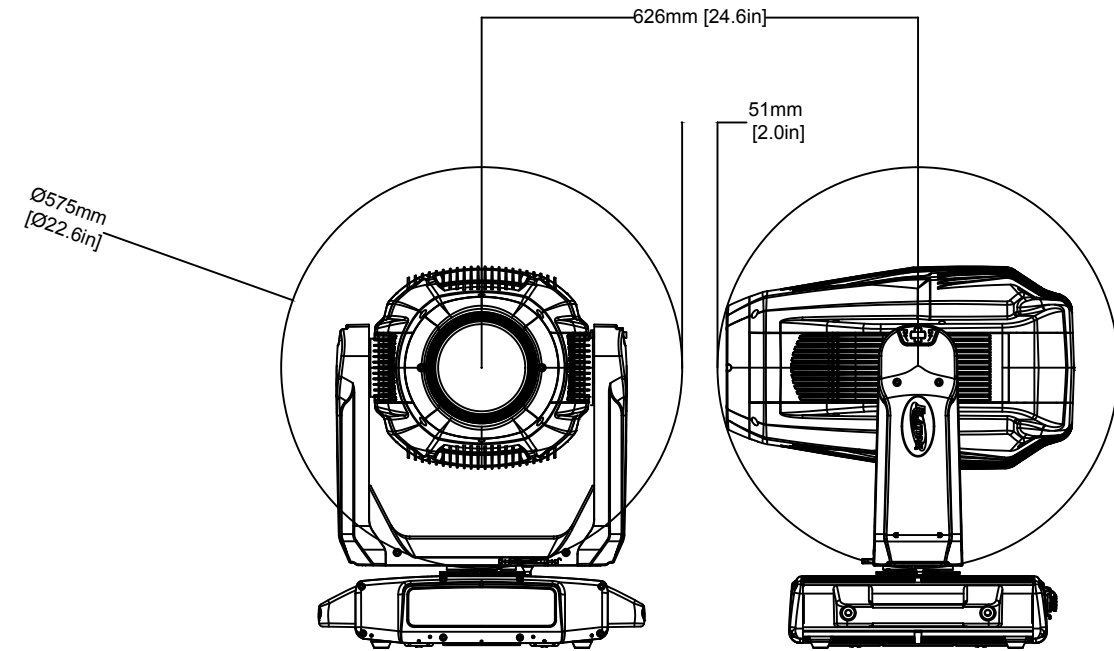

TITLE: Elation Proteus Lucius			DATE: 10-May-2023
SCALE: NONE	TOL: ±	.XX(.X) -	.XXX(.XX) -
			ANGLE: -