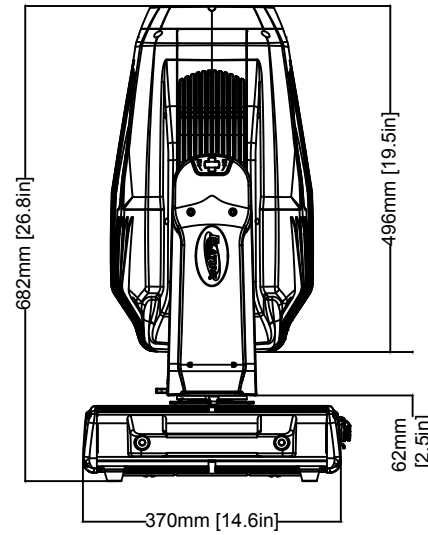

TITLE: Elation Proteus Lucius			DATE: 10-May-2023
SCALE: NONE	TOL: ±	.XX(.X) -	.XXX(.XX) -
			ANGLE: -