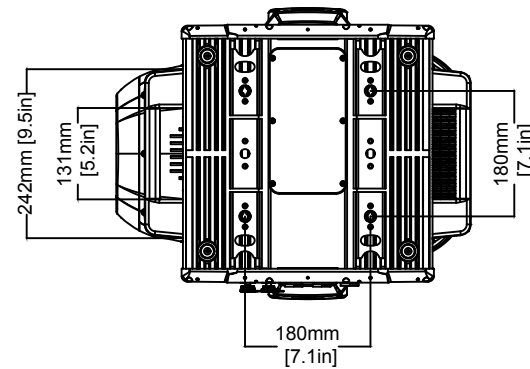

TITLE: Elation Proteus Lucius			DATE: 10-May-2023
SCALE: NONE	TOL: ±	.XX(.X) -	.XXX(.XX) -
			ANGLE: -