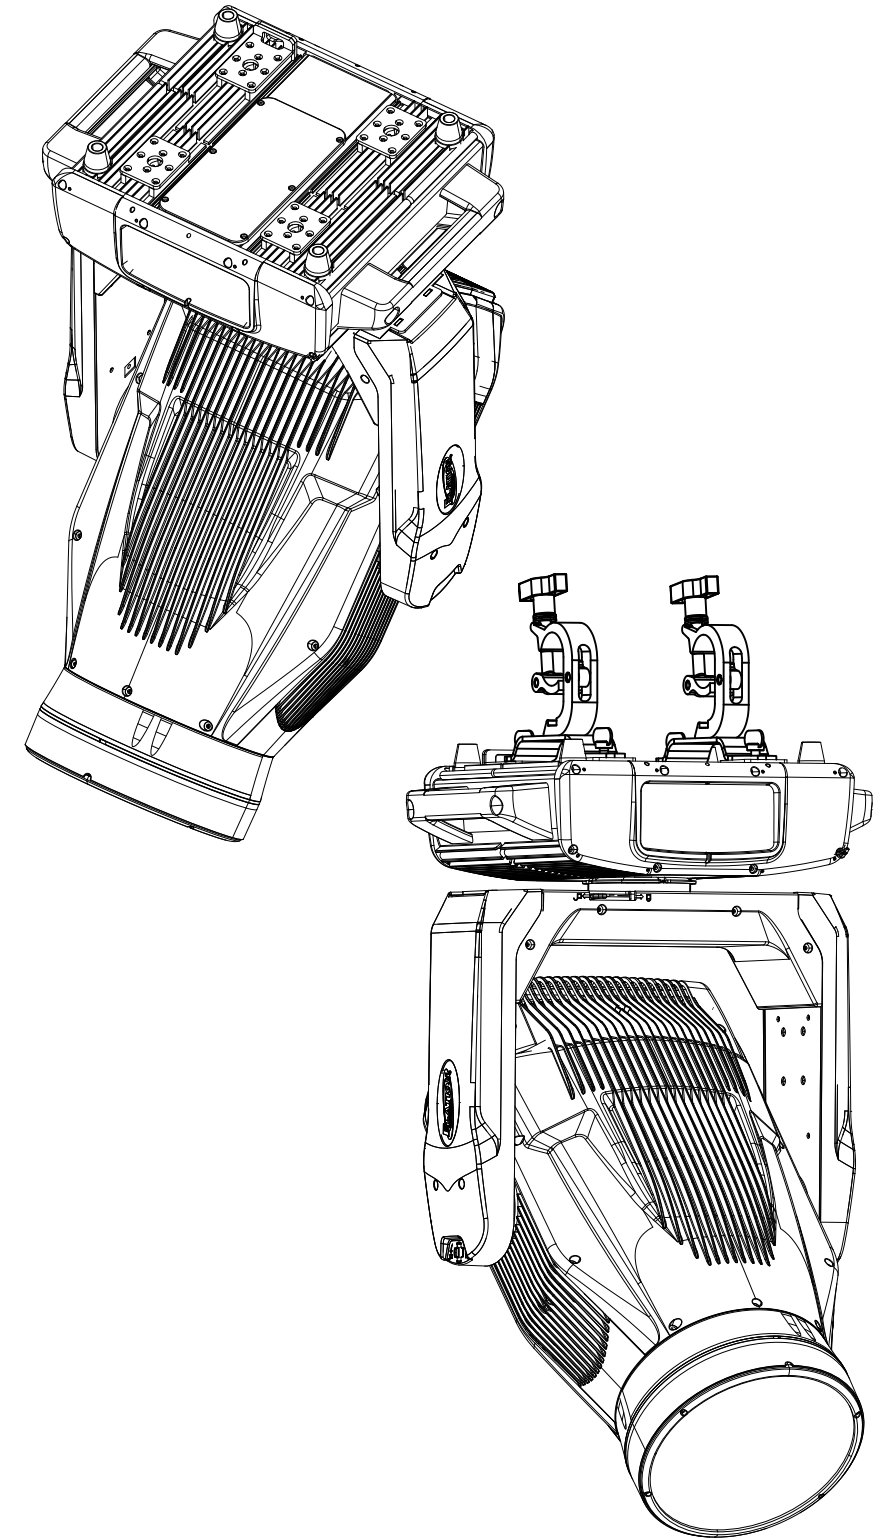

©ELATION all rights reserved. Information contained within this drawing is proprietary and confidential. Any reproduction and/or distribution of any part of this drawing without the written consent of Elation Professional is strictly prohibited. Diagrams and/or measurements herein subject to change without notice.

<b>ELATION</b> PROFESSIONAL		TITLE: <b>ELATION PROTEUS BRUTUS</b>		DATE: <b>230402</b>
SCALE: <b>NONE</b>	TOL: <b>±</b>	.XX(.X)	.XXX(.XX)	ANGLE: <b>-</b>