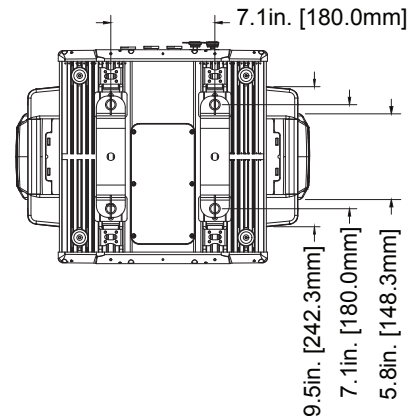

SIZE / WEIGHT

Length: 19.4" (493mm)
Width: 15.1" (383mm)
Vertical Height: 27.4" (697mm)
Center Spacing: 23.3" (592.8mm)
Weight: 108lbs (49kg)

ELECTRICAL / THERMAL

AC 100-240V - 50/60Hz
800W Max Power Consumption
-4°F to 113°F (-20°C to 45°C)

* Additional cable lengths are available. Visit www.elationlighting.com for more details.

PROTEUS EXCALIBUR

550W Long Life Discharge IP65 Beam with CMY

UNIT DIMENSIONS

PROTEUS EXCALIBUR

550W Long Life Discharge IP65 Beam with CMY

FOAM IN-LAY DIMENSIONS