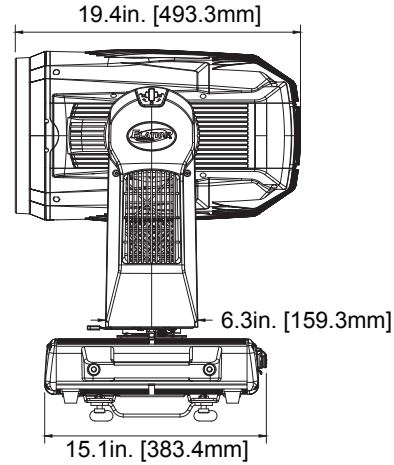

SIZE / WEIGHT

Length: 19.4" (493mm)
Width: 15.1" (383mm)
Vertical Height: 27.4" (697mm)
Center Spacing: 23.3" (592.8mm)
Weight: 108lbs (49kg)

ELECTRICAL / THERMAL

AC 100-240V - 50/60Hz
800W Max Power Consumption
-4°F to 113°F (-20°C to 45°C)

* Additional cable lengths are available. Visit www.elationlighting.com for more details.

PROTEUS EXCALIBUR

550W Long Life Discharge IP65 Beam with CMY

UNIT DIMENSIONS

PROTEUS EXCALIBUR

550W Long Life Discharge IP65 Beam with CMY

FOAM IN-LAY DIMENSIONS