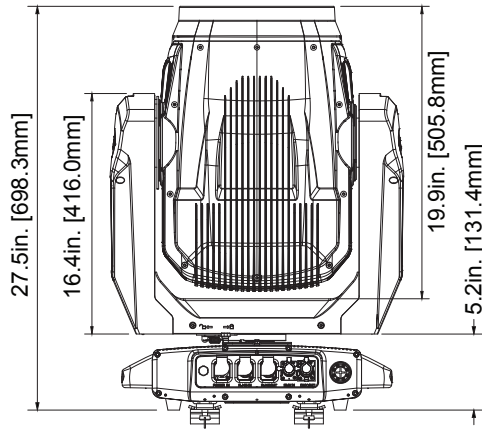

SIZE / WEIGHT

Length: 19.4" (493mm)
Width: 15.1" (383mm)
Vertical Height: 27.4" (697mm)
Center Spacing: 23.3" (592.8mm)
Weight: 108lbs (49kg)

ELECTRICAL / THERMAL

AC 100-240V - 50/60Hz
800W Max Power Consumption
-4°F to 113°F (-20°C to 45°C)

* Additional cable lengths are available. Visit www.elationlighting.com for more details.

PROTEUS EXCALIBUR

550W Long Life Discharge IP65 Beam with CMY

UNIT DIMENSIONS

PROTEUS EXCALIBUR

550W Long Life Discharge IP65 Beam with CMY

FOAM IN-LAY DIMENSIONS