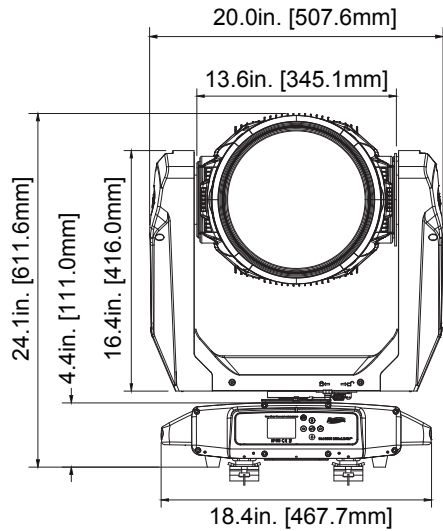

SIZE / WEIGHT

Length: 19.4" (493mm)
Width: 15.1" (383mm)
Vertical Height: 27.4" (697mm)
Center Spacing: 23.3" (592.8mm)
Weight: 108lbs (49kg)

ELECTRICAL / THERMAL

AC 100-240V - 50/60Hz
800W Max Power Consumption
-4°F to 113°F (-20°C to 45°C)

* Additional cable lengths are available. Visit www.elationlighting.com for more details.

PROTEUS EXCALIBUR

550W Long Life Discharge IP65 Beam with CMY

UNIT DIMENSIONS

PROTEUS EXCALIBUR

550W Long Life Discharge IP65 Beam with CMY

FOAM IN-LAY DIMENSIONS