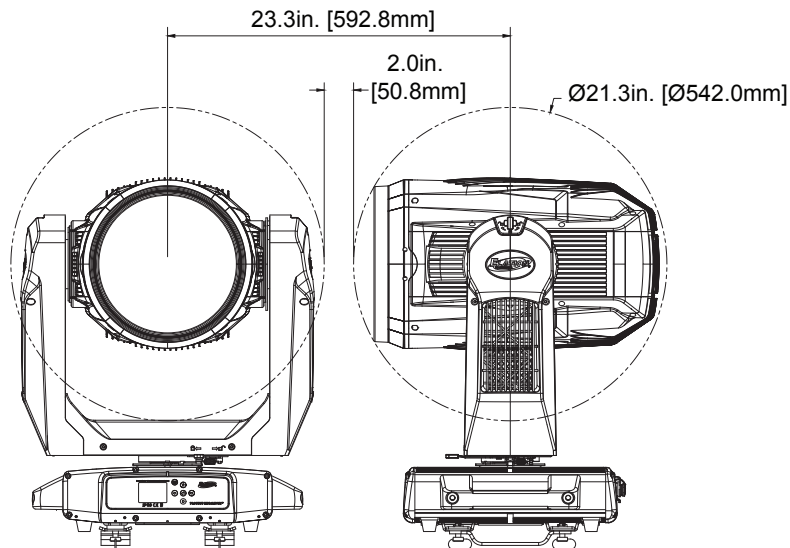

SIZE / WEIGHT

Length: 19.4" (493mm)
Width: 15.1" (383mm)
Vertical Height: 27.4" (697mm)
Center Spacing: 23.3" (592.8mm)
Weight: 108lbs (49kg)

ELECTRICAL / THERMAL

AC 100-240V - 50/60Hz
800W Max Power Consumption
-4°F to 113°F (-20°C to 45°C)

* Additional cable lengths are available. Visit www.elationlighting.com for more details.

PROTEUS EXCALIBUR

550W Long Life Discharge IP65 Beam with CMY

UNIT DIMENSIONS

PROTEUS EXCALIBUR

550W Long Life Discharge IP65 Beam with CMY

FOAM IN-LAY DIMENSIONS