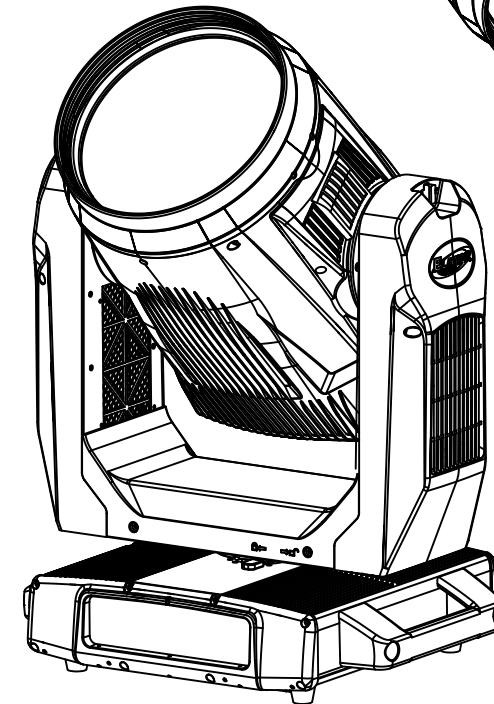

©ELATION all rights reserved. Information contained within this drawing is proprietary and confidential. Any reproduction and/or distribution of any part of this drawing without the written consent of Elation Professional is strictly prohibited. Diagrams and/or measurements herein subject to change without notice.

TITLE:		PROTEUS EXCALIBUR		DATE:		230417	
SCALE:	TOL:	.XX(.X)	.XXX(.XX)	ANGLE:			
NONE	±	-	-	-	-	-	-