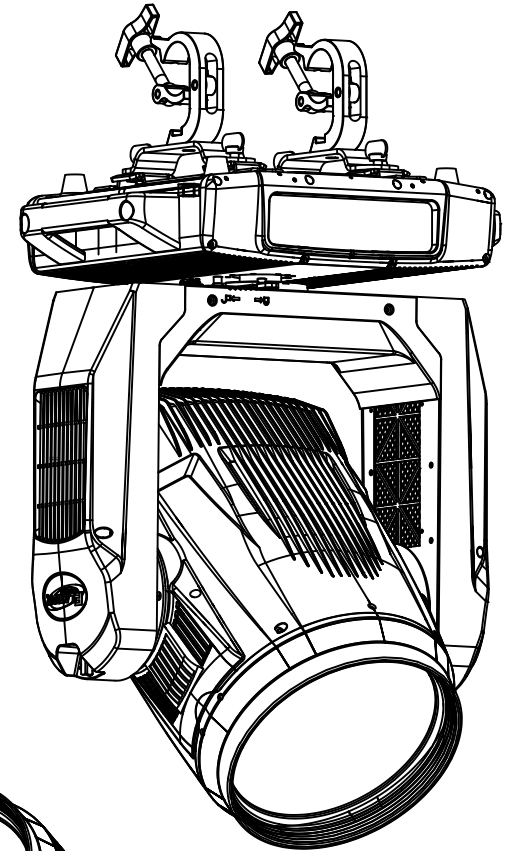

©ELATION all rights reserved. Information contained within this drawing is proprietary and confidential. Any reproduction and/or distribution of any part of this drawing without the written consent of Elation Professional is strictly prohibited. Diagrams and/or measurements herein subject to change without notice.

TITLE:		PROTEUS EXCALIBUR		DATE:		230417	
SCALE:	TOL:	.XX(.X)	.XXX(.XX)	ANGLE:			
NONE	±	-	-	-	-	-	-