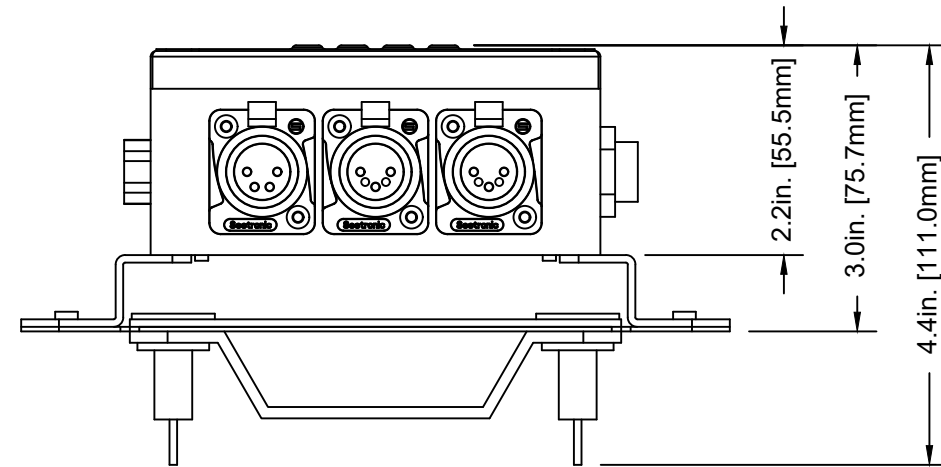

TITLE: PIXEL DRIVER 170IP			DATE: 230228
SCALE: NONE	TOL: ±	.XX(.X) -	.XXX(.XX) -
			ANGLE: -