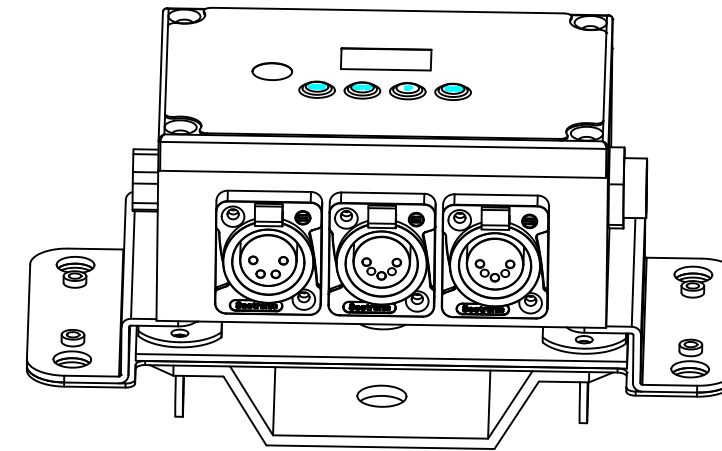

TITLE: PIXEL DRIVER 170IP			DATE: 230228
SCALE: NONE	TOL: ±	.XX(.X) -	.XXX(.XX) -
			ANGLE: -