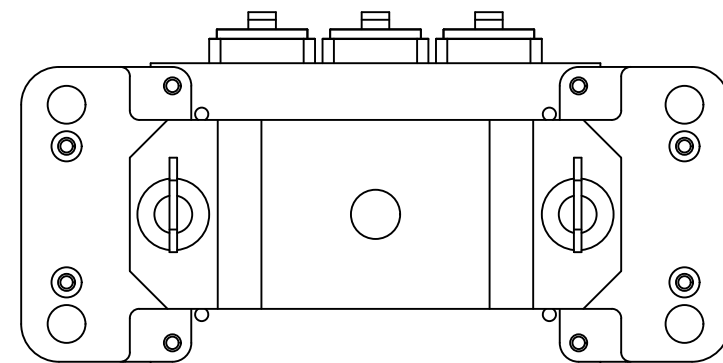

©ELATION all rights reserved. Information contained within this drawing is proprietary and confidential. Any reproduction and/or distribution of any part of this drawing without the written consent of Elation Professional is strictly prohibited. Diagrams and/or measurements herein subject to change without notice.

TITLE: PIXEL DRIVER 170IP			DATE: 230228
SCALE: NONE	TOL: ±	.XX(.X) -	.XXX(.XX) -
			ANGLE: -