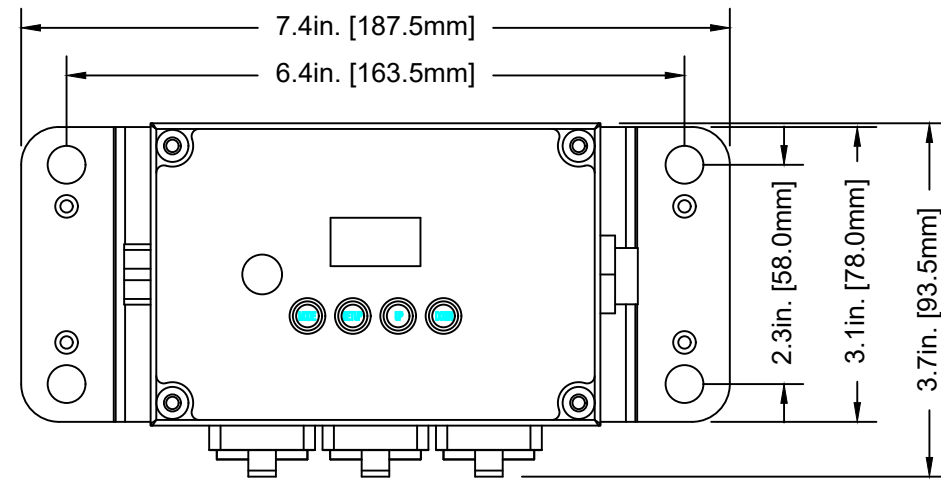

TITLE: PIXEL DRIVER 170IP			DATE: 230228
SCALE: NONE	TOL: ±	.XX(.X) -	.XXX(.XX) -
			ANGLE: -