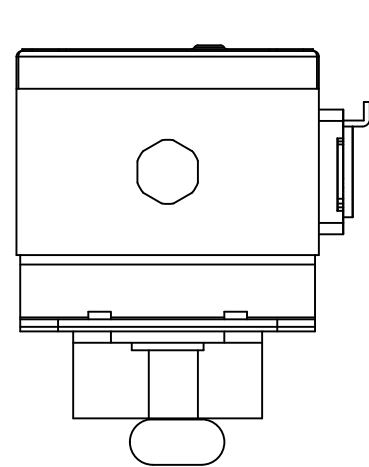

TITLE: PIXEL DRIVER 170IP			DATE: 230228
SCALE: NONE	TOL: ±	.XX(.X) -	.XXX(.XX) -
			ANGLE: -