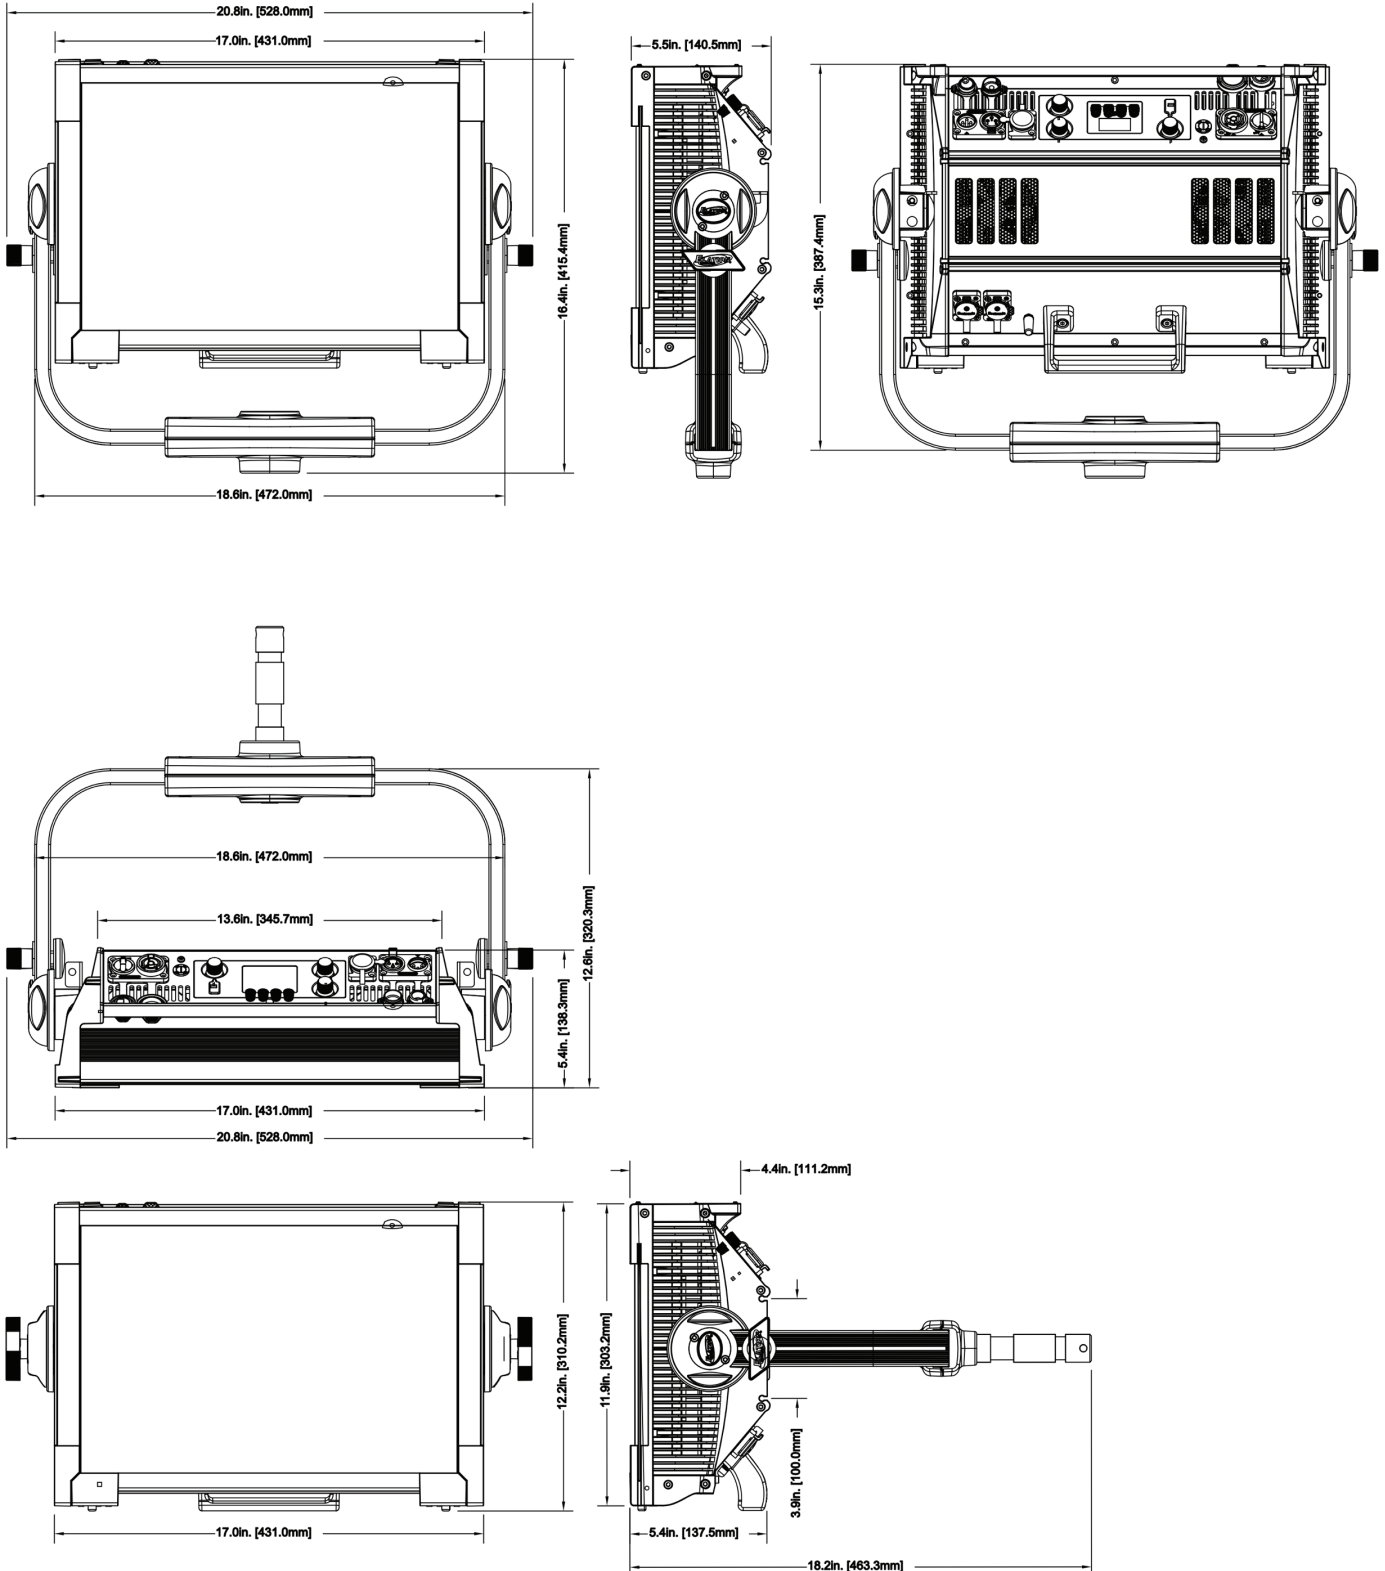

### SIZE / WEIGHT

Length: 20.8" (528mm)

Width: 5.5" (140mm)

Height: 12.2" (310mm)

Height (with yoke): 16.3" (415.2mm)

Weight: 28.6 lbs. (13 kg)

Weight: (without barn door) 23.2 lbs. (10.52 kg)

Weight: (Junior Pin) 1.02 lbs. (0.46 kg)

## ORDERING INFORMATION

SKU (USA)	SKU (EU)	DESCRIPTION
KLP001	1237000224	KL Panel
KLP014	1237000264	KL Panel Narrow Yoke
KLP613	1237200081	Snapgrid 40°
KLP625	1237200082	Snapbag
KLP991	1232200080	KL Panel PO Bracket

## UNIT DIMENSIONS

295W Full Spectrum RGBWLC LED Soft Light

**DIMENSIONS - BARNDOOR AND JUNIOR PIN**

## DIMENSIONS - PO BRACKET