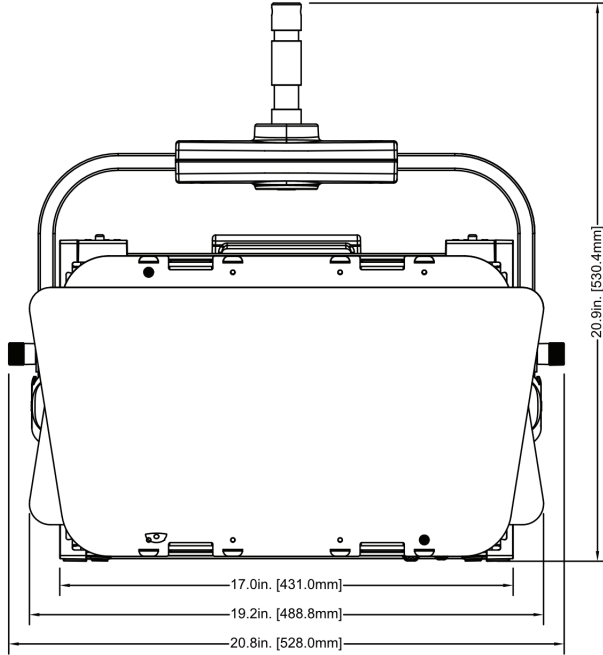

### SIZE / WEIGHT

Length: 20.8" (528mm)

Width: 5.5" (140mm)

Height: 12.2" (310mm)

Height (with yoke): 16.3" (415.2mm)

Weight: 28.6 lbs. (13 kg)

Weight: (without barn door) 23.2 lbs. (10.52 kg)

Weight: (Junior Pin) 1.02 lbs. (0.46 kg)

## UNIT DIMENSIONS

295W Full Spectrum RGBWLC LED Soft Light

**DIMENSIONS - BARNDOOR AND JUNIOR PIN**

## DIMENSIONS - PO BRACKET