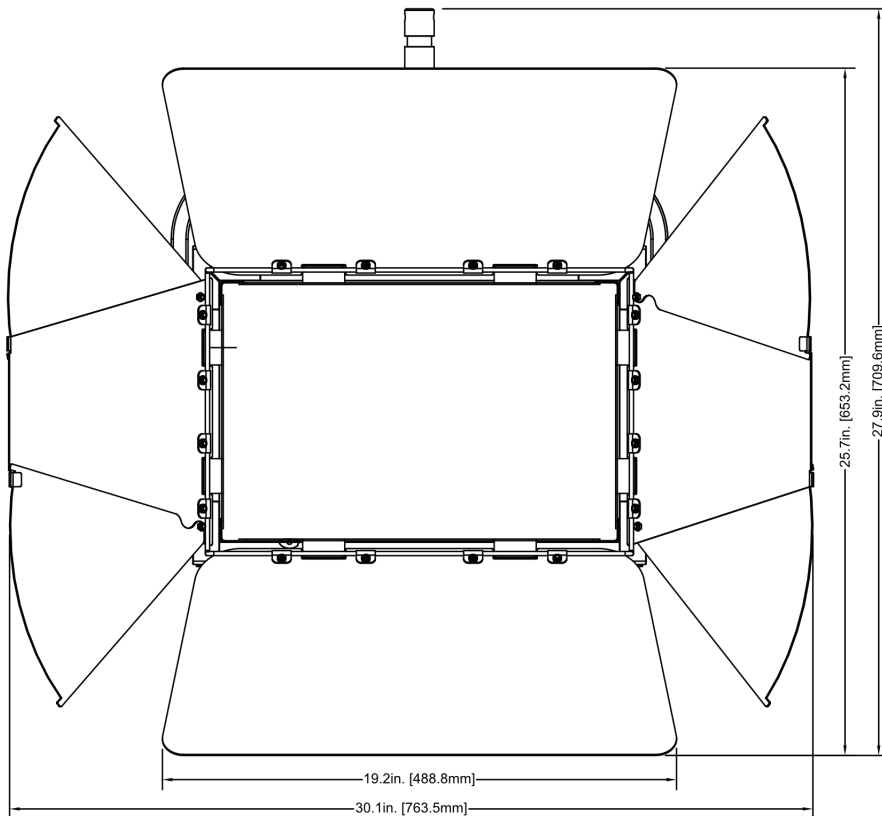

### SIZE / WEIGHT

Length: 20.8" (528mm)

Width: 5.5" (140mm)

Height: 12.2" (310mm)

Height (with yoke): 16.3" (415.2mm)

Weight: 28.6 lbs. (13 kg)

Weight: (without barn door) 23.2 lbs. (10.52 kg)

Weight: (Junior Pin) 1.02 lbs. (0.46 kg)

## UNIT DIMENSIONS

295W Full Spectrum RGBWLC LED Soft Light

**DIMENSIONS - BARNDOOR AND JUNIOR PIN**

## DIMENSIONS - PO BRACKET