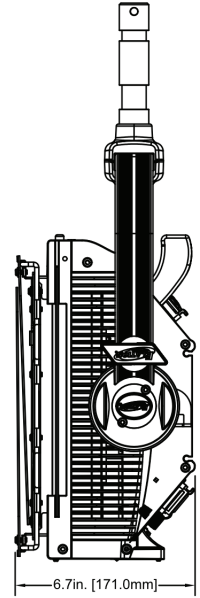

### SIZE / WEIGHT

Length: 20.8" (528mm)

Width: 5.5" (140mm)

Height: 12.2" (310mm)

Height (with yoke): 16.3" (415.2mm)

Weight: 28.6 lbs. (13 kg)

Weight: (without barn door) 23.2 lbs. (10.52 kg)

Weight: (Junior Pin) 1.02 lbs. (0.46 kg)

## 295W Full Spectrum RGBWLC LED Soft Light

## UNIT DIMENSIONS

295W Full Spectrum RGBWLC LED Soft Light

**DIMENSIONS - BARNDOOR AND JUNIOR PIN**

## DIMENSIONS - PO BRACKET