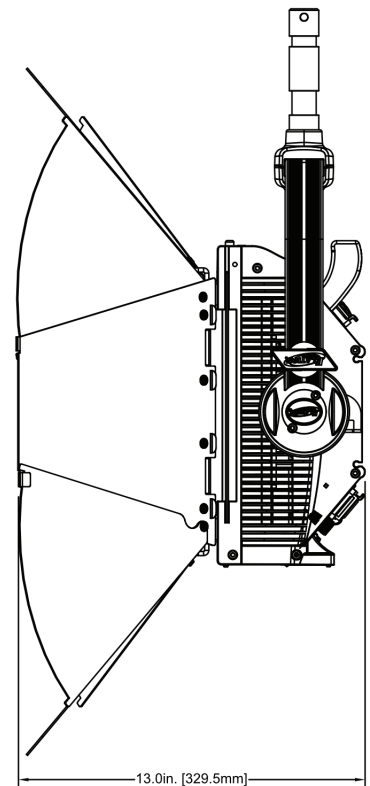

### SIZE / WEIGHT

Length: 20.8" (528mm)

Width: 5.5" (140mm)

Height: 12.2" (310mm)

Height (with yoke): 16.3" (415.2mm)

Weight: 28.6 lbs. (13 kg)

Weight: (without barn door) 23.2 lbs. (10.52 kg)

Weight: (Junior Pin) 1.02 lbs. (0.46 kg)

## UNIT DIMENSIONS

295W Full Spectrum RGBWLC LED Soft Light

**DIMENSIONS - BARNDOOR AND JUNIOR PIN**

## DIMENSIONS - PO BRACKET