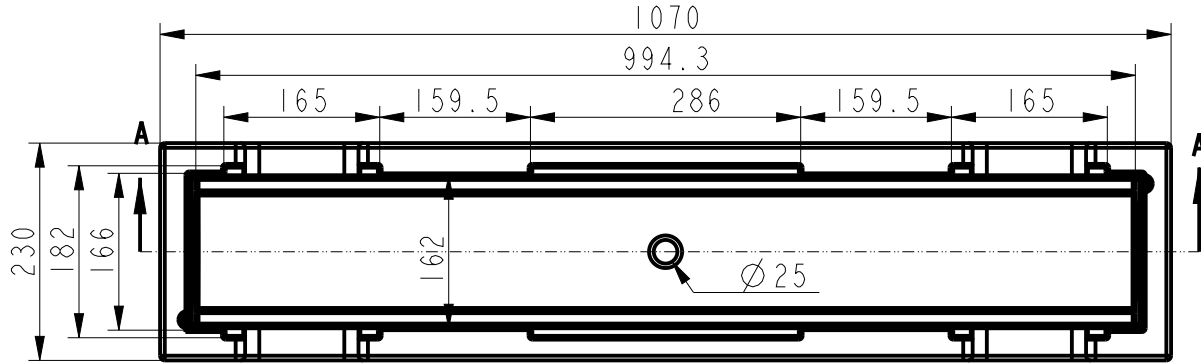

FOAM IN-LAY
DIMENSIONS

12x 60W RGBW LED IP65 Linear Wash Effect Fixture with SparkLED Effect, Dual Pixel Strobe Lines, Zoom and Motorized Tilt