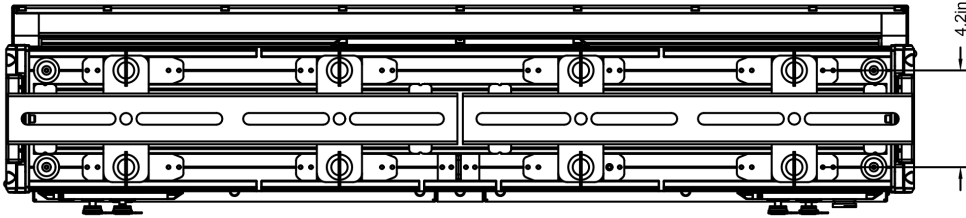

PROTEUS RAYZOR BLADE L

12x 60W RGBW LED IP65 Linear Wash Effect Fixture with SparkLED Effect, Dual Pixel Strobe Lines, Zoom and Motorized Tilt

UNIT DIMENSIONS