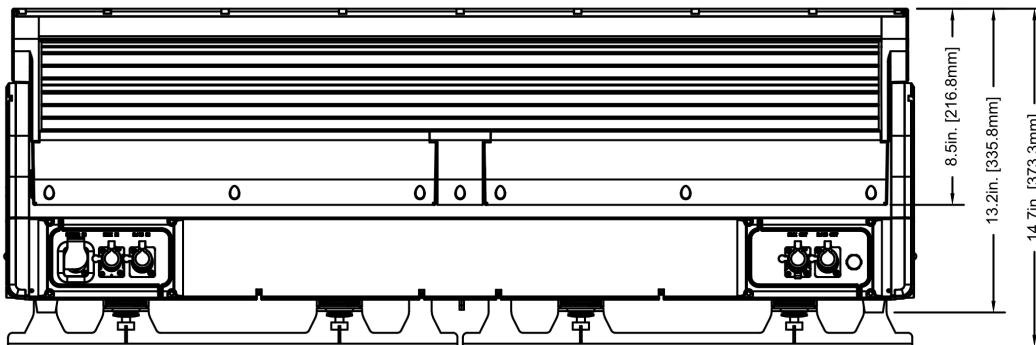

PROTEUS RAYZOR BLADE L

12x 60W RGBW LED IP65 Linear Wash Effect Fixture with SparkLED Effect, Dual Pixel Strobe Lines, Zoom and Motorized Tilt

UNIT DIMENSIONS