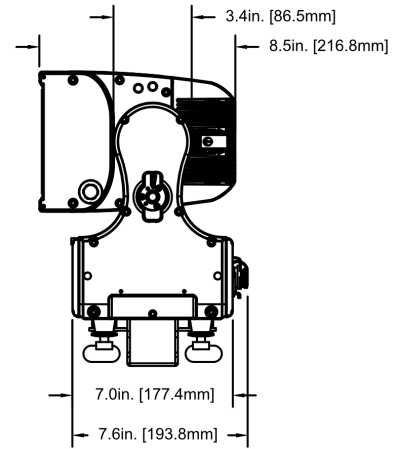

SIZE / WEIGHT

Length: 39.5 in (1004mm)
Width (Base): 7.6 in (194mm)
Width (Head): 6.1 in (155mm)
Height (head up): 13.2 in (336mm)
Height (head 90 degree): 11.3in (288mm)
Weight: 72.7 lbs. (33kg)

ELECTRICAL / THERMAL

PROTEUS RAYZOR BLADE L

12x 60W RGBW LED IP65 Linear Wash Effect Fixture with SparkLED Effect, Dual Pixel Strobe Lines, Zoom and Motorized Tilt

UNIT DIMENSIONS

PROTEUS RAYZOR BLADE L

FOAM IN-LAY
DIMENSIONS