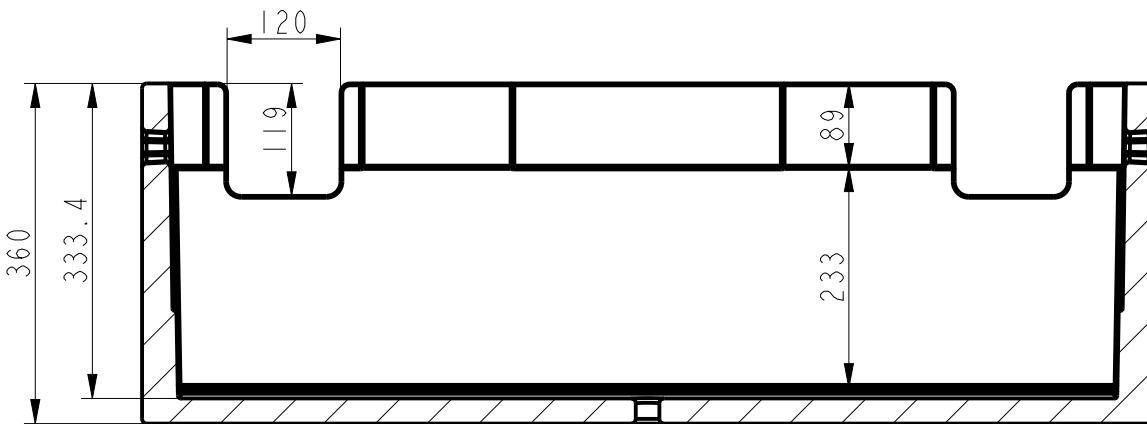

FOAM IN-LAY
DIMENSIONS

12x 60W RGBW LED IP65 Linear Wash Effect Fixture with SparkLED Effect, Dual Pixel Strobe Lines, Zoom and Motorized Tilt