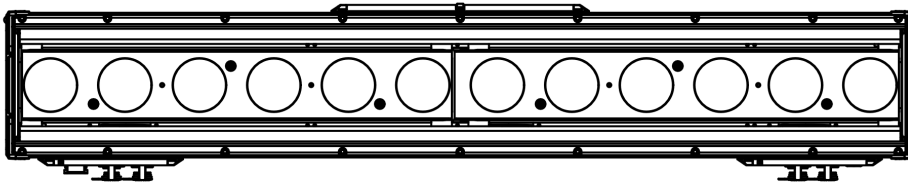

PROTEUS RAYZOR BLADE L

12x 60W RGBW LED IP65 Linear Wash Effect Fixture with SparkLED Effect, Dual Pixel Strobe Lines, Zoom and Motorized Tilt

UNIT DIMENSIONS