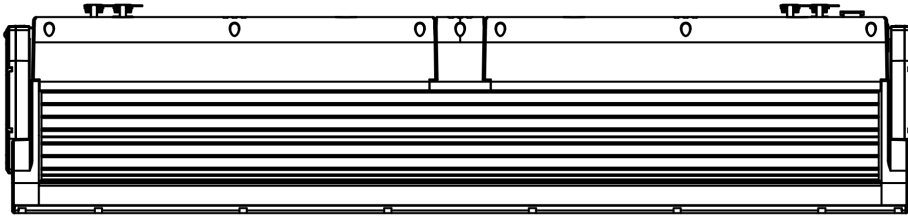

PROTEUS RAYZOR BLADE L

12x 60W RGBW LED IP65 Linear Wash Effect Fixture with SparkLED Effect, Dual Pixel Strobe Lines, Zoom and Motorized Tilt

UNIT DIMENSIONS