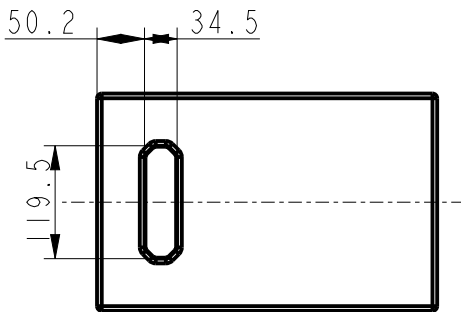

PROTEUS RAYZOR BLADE L

FOAM IN-LAY
DIMENSIONS

12x 60W RGBW LED IP65 Linear Wash Effect Fixture with SparkLED Effect, Dual Pixel Strobe Lines, Zoom and Motorized Tilt

A - A

0.100