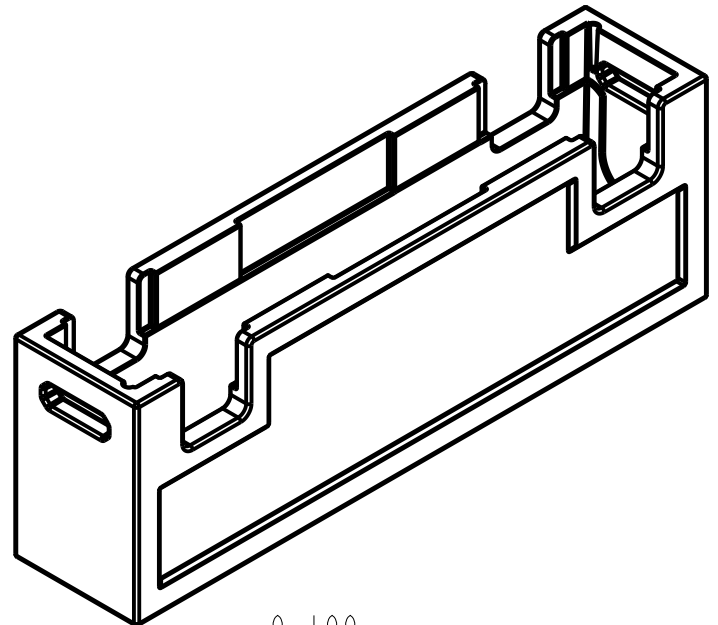

PROTEUS RAYZOR BLADE L

FOAM IN-LAY
DIMENSIONS

12x 60W RGBW LED IP65 Linear Wash Effect Fixture with SparkLED Effect, Dual Pixel Strobe Lines, Zoom and Motorized Tilt

A - A

0.100