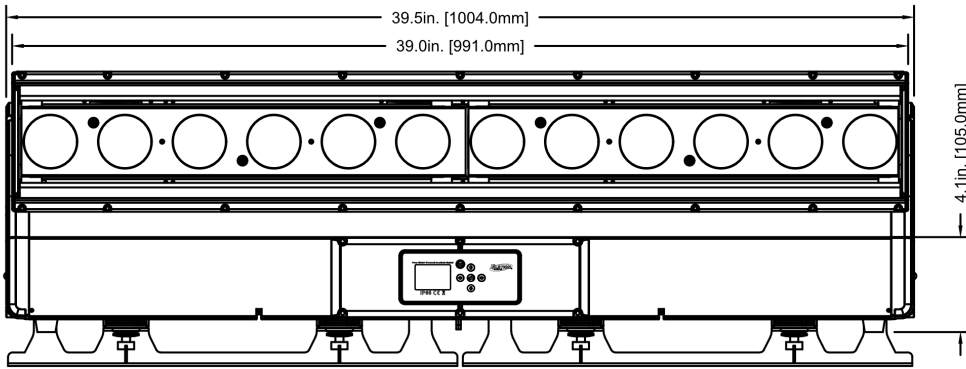

PROTEUS RAYZOR BLADE L

12x 60W RGBW LED IP65 Linear Wash Effect Fixture with SparkLED Effect, Dual Pixel Strobe Lines, Zoom and Motorized Tilt

UNIT DIMENSIONS