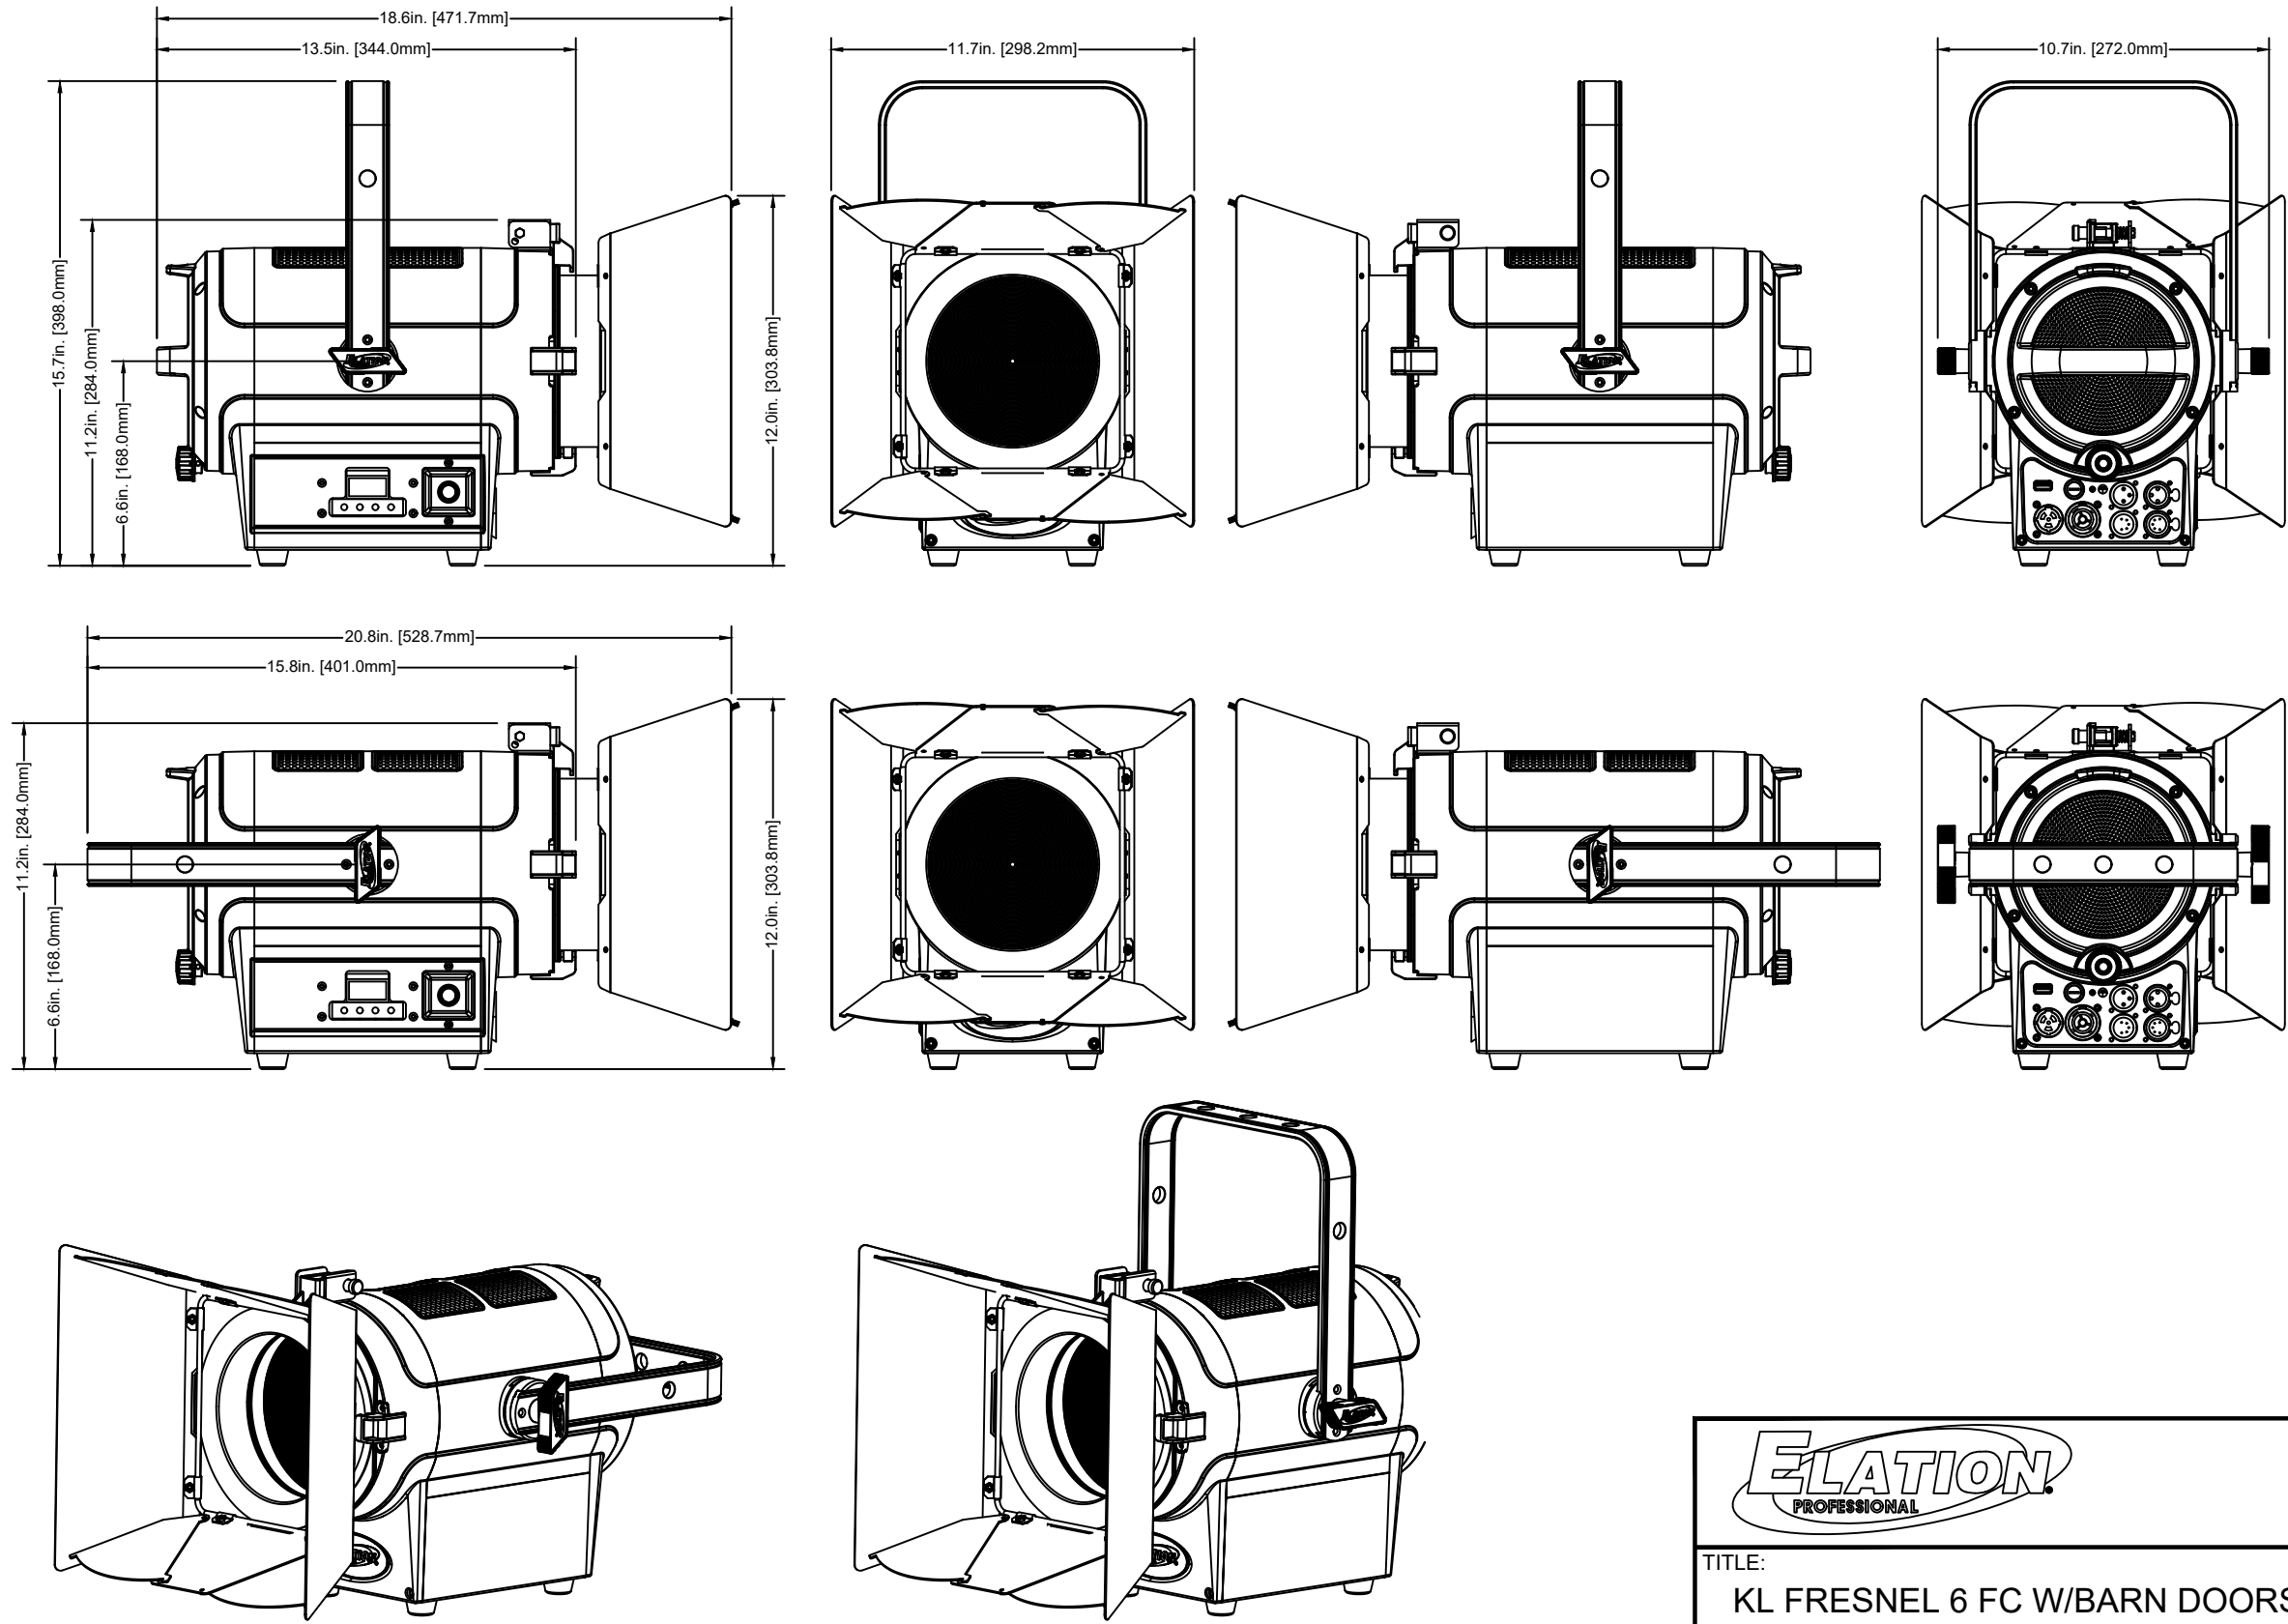

|  |           |                      |             |
|--|-----------|----------------------|-------------|
| <b>ELATION</b><br>PROFESSIONAL         |           |                      |             |
| TITLE:<br>KL FRESNEL 6 FC W/BARN DOORS |           | DATE:<br>220921      |             |
| SCALE:<br>NONE                         | TOL:<br>± | .XX(.X)    .XXX(.XX) | ANGLE:<br>- |