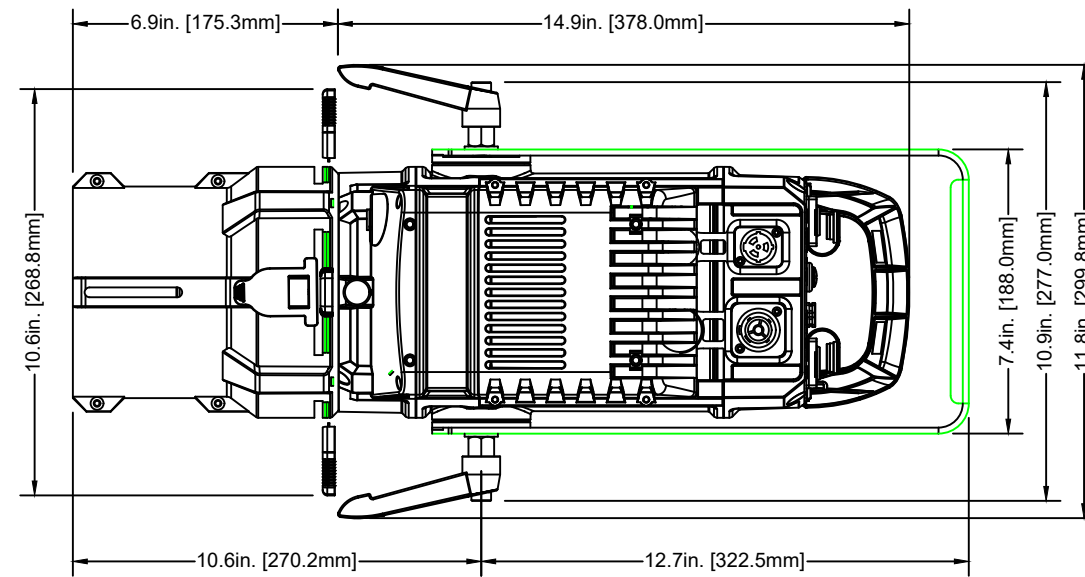

TITLE: ELATION WW PROFILE HP IP W/O LENS			DATE: 220606
SCALE: NONE	TOL: ±	.XX(.X) - .XXX(.XX) -	ANGLE: -