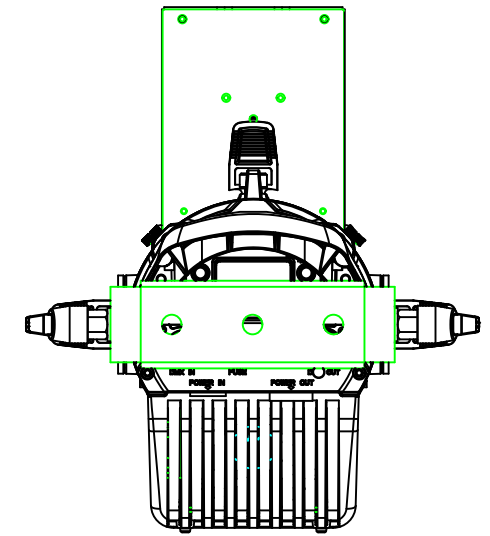

TITLE: ELATION WW PROFILE HP IP W/O LENS			DATE: 220606
SCALE: NONE	TOL: ±	.XX(.X) - .XXX(.XX) -	ANGLE: -