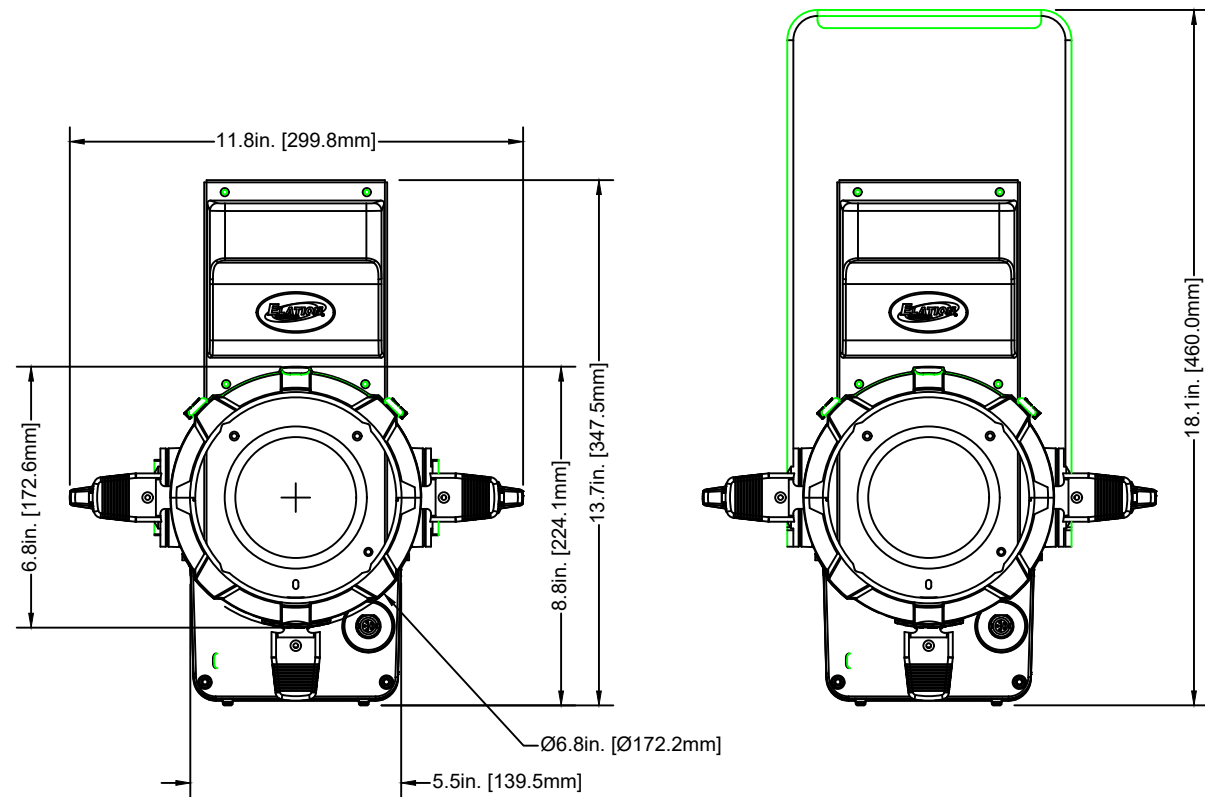

TITLE: ELATION WW PROFILE HP IP W/O LENS			DATE: 220606
SCALE: NONE	TOL: ±	.XX(.X) - .XXX(.XX) -	ANGLE: -