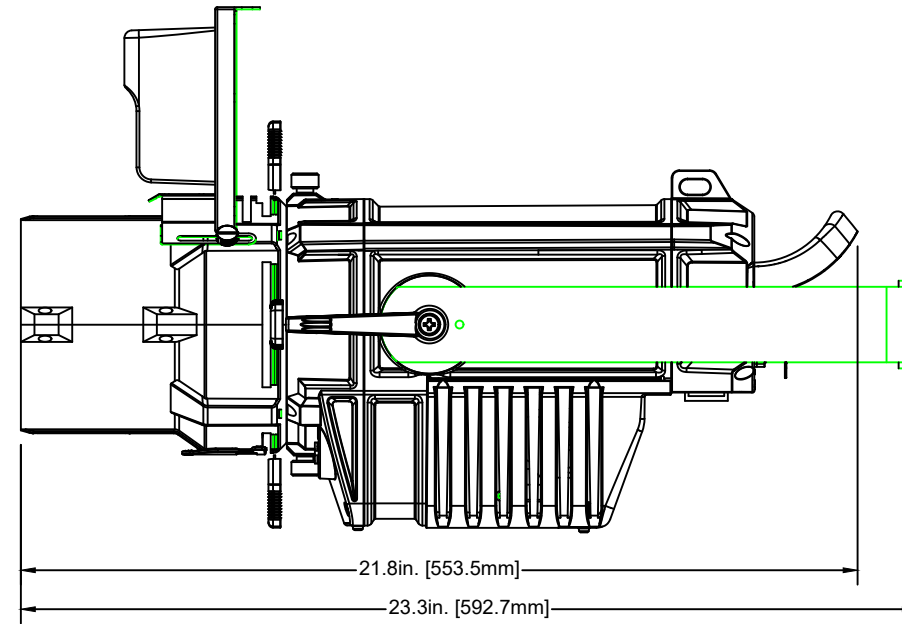

TITLE: ELATION WW PROFILE HP IP W/O LENS			DATE: 220606
SCALE: NONE	TOL: ±	.XX(.X) - .XXX(.XX) -	ANGLE: -