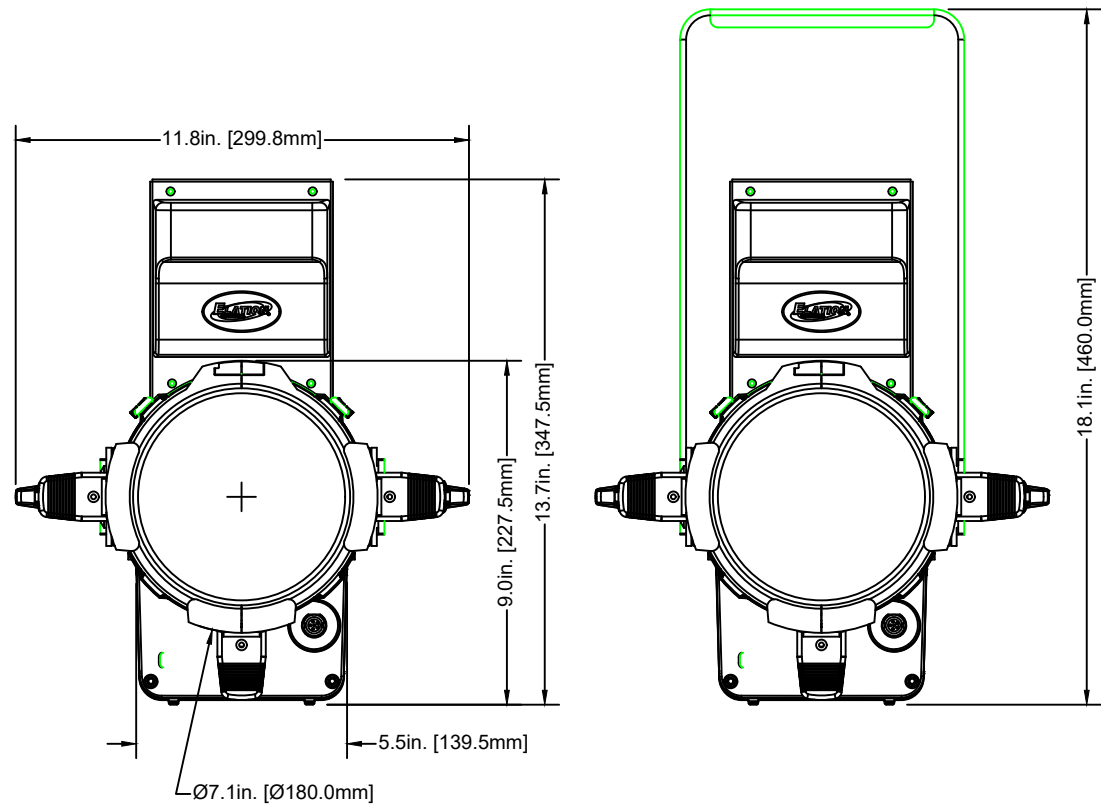

TITLE: ELATION WW PROFILE HP IP W/LENS		DATE: 220606	
SCALE: NONE	TOL: ±	.XX(.X) -	.XXX(.XX) -
		ANGLE: -	