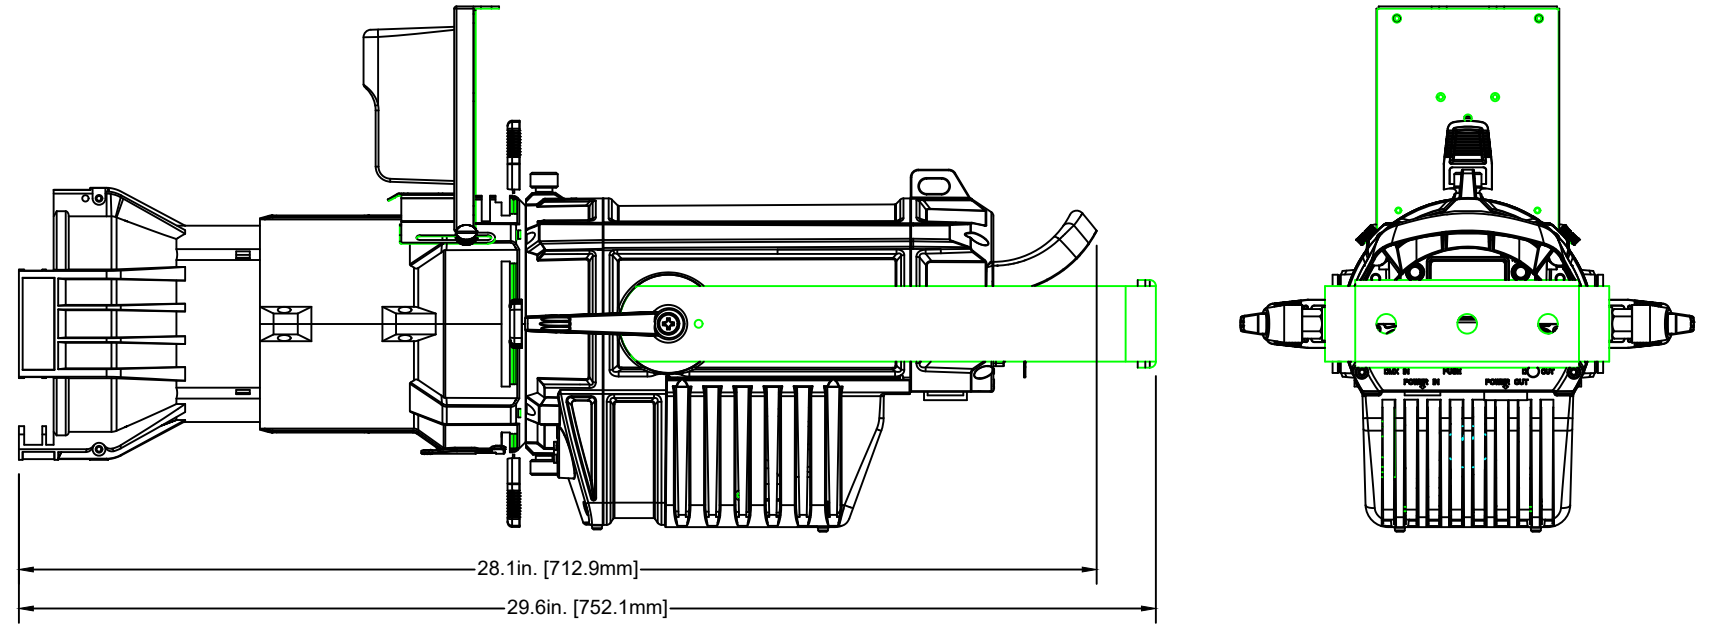

TITLE: ELATION WW PROFILE HP IP W/LENS		DATE: 220606	
SCALE: NONE	TOL: ±	.XX(.X) -	.XXX(.XX) -
		ANGLE: -	