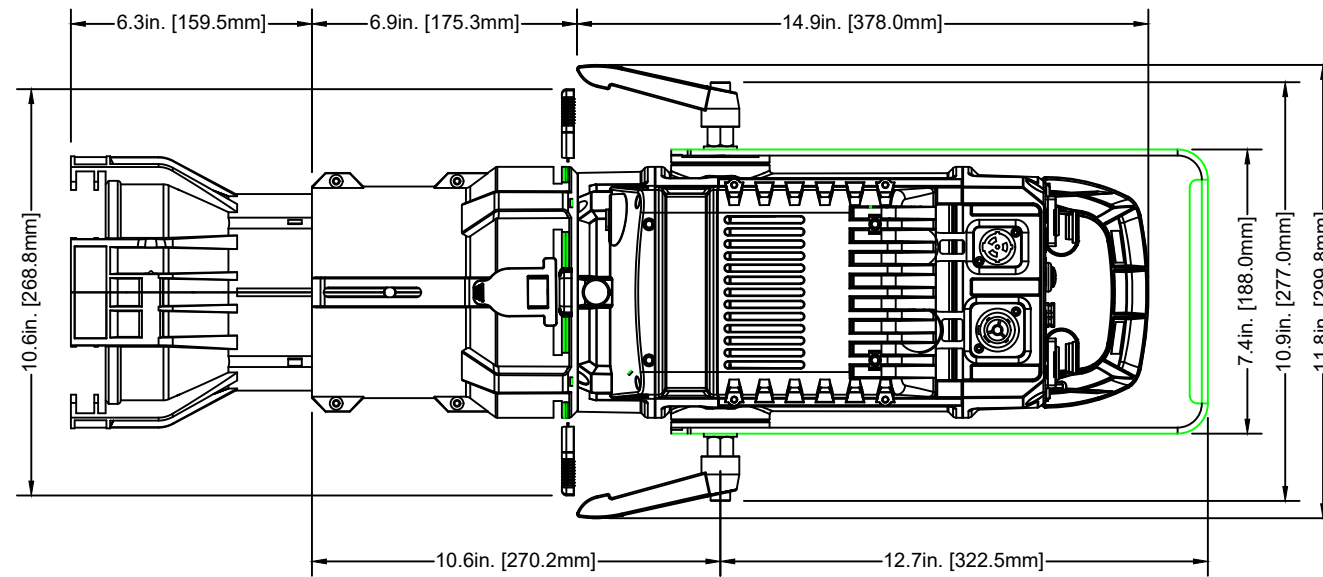

TITLE: ELATION WW PROFILE HP IP W/LENS		DATE: 220606	
SCALE: NONE	TOL: ±	.XX(.X) -	.XXX(.XX) -
		ANGLE: -	