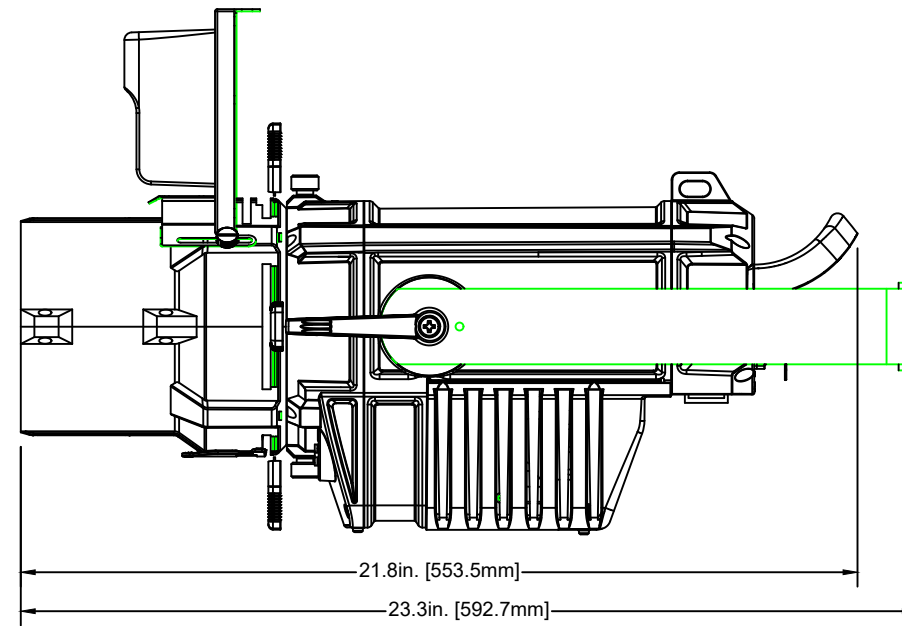

TITLE: ELATION CW PROFILE HP IP W/O LENS	
DATE: 220606	
SCALE: NONE	TOL: ± .XX(.X) .XXX(.XX)
	ANGLE: -