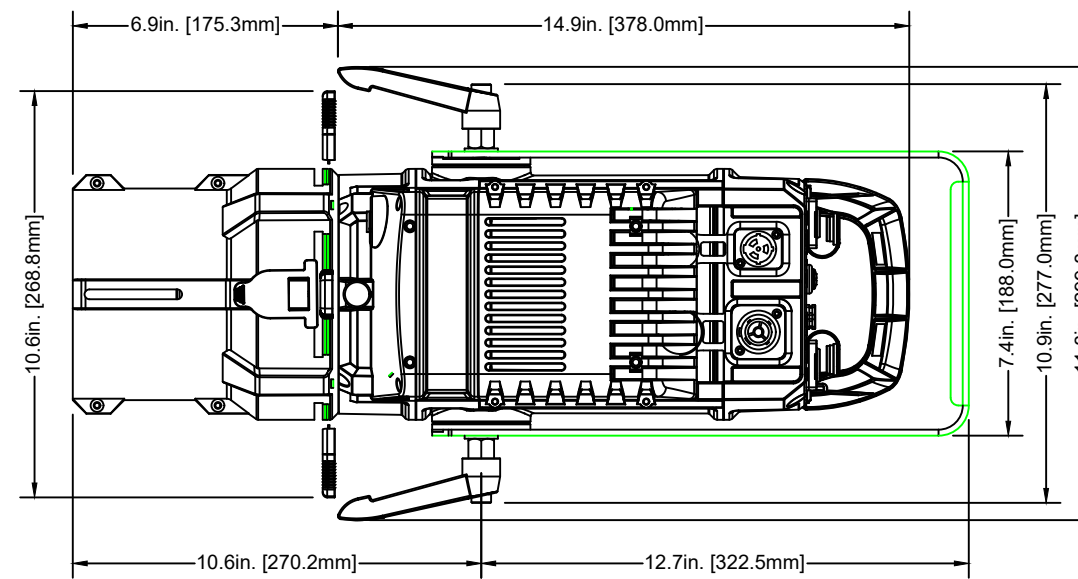

TITLE: ELATION CW PROFILE HP IP W/O LENS	
DATE: 220606	
SCALE: NONE	TOL: ± .XX(.X) .XXX(.XX)
	ANGLE: -