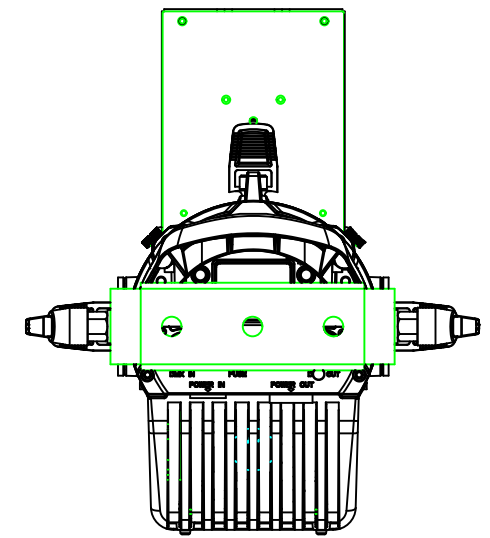

TITLE: ELATION CW PROFILE HP IP W/O LENS	
DATE: 220606	
SCALE: NONE	TOL: ± .XX(.X) .XXX(.XX)
	ANGLE: -