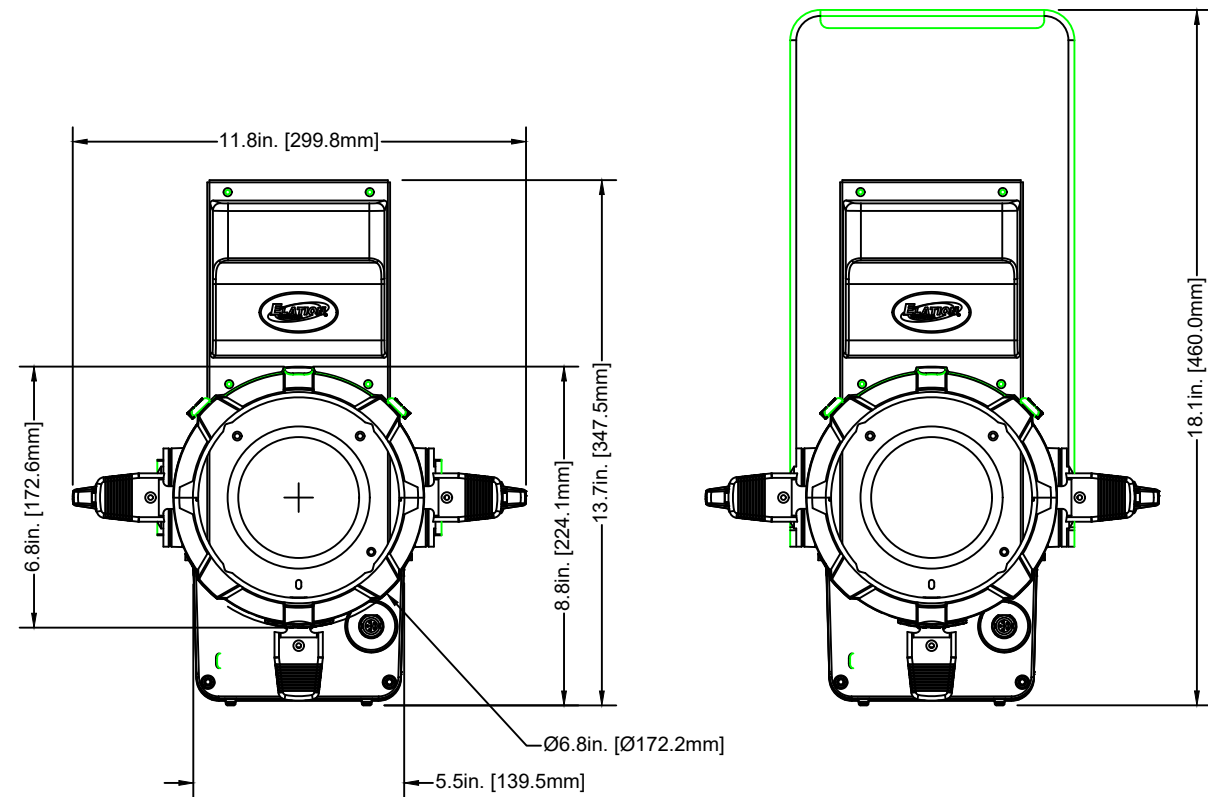

TITLE: ELATION CW PROFILE HP IP W/O LENS	
DATE: 220606	
SCALE: NONE	TOL: ± .XX(.X) .XXX(.XX)
	ANGLE: -