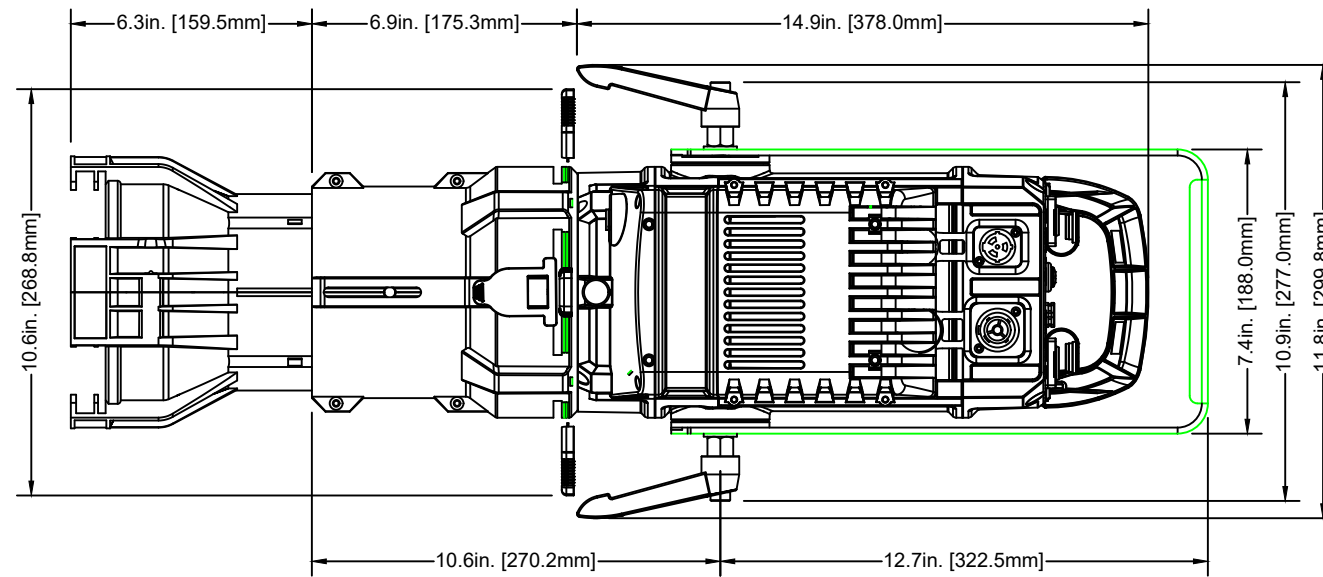

TITLE: ELATION CW PROFILE HP IP W/LENS	
DATE: 220606	
SCALE: NONE	TOL: ± .XX(.X) .XXX(.XX)
	ANGLE: -