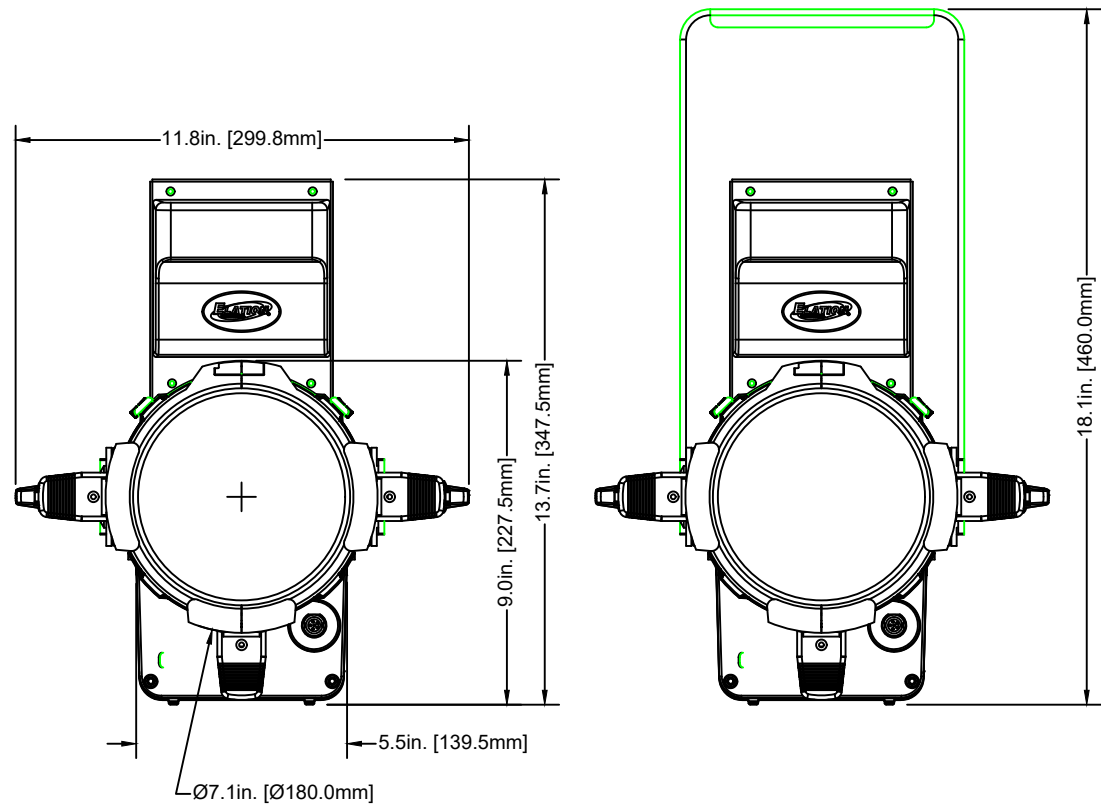

TITLE: ELATION CW PROFILE HP IP W/LENS	
DATE: 220606	
SCALE: NONE	TOL: ± .XX(.X) .XXX(.XX)
	ANGLE: -