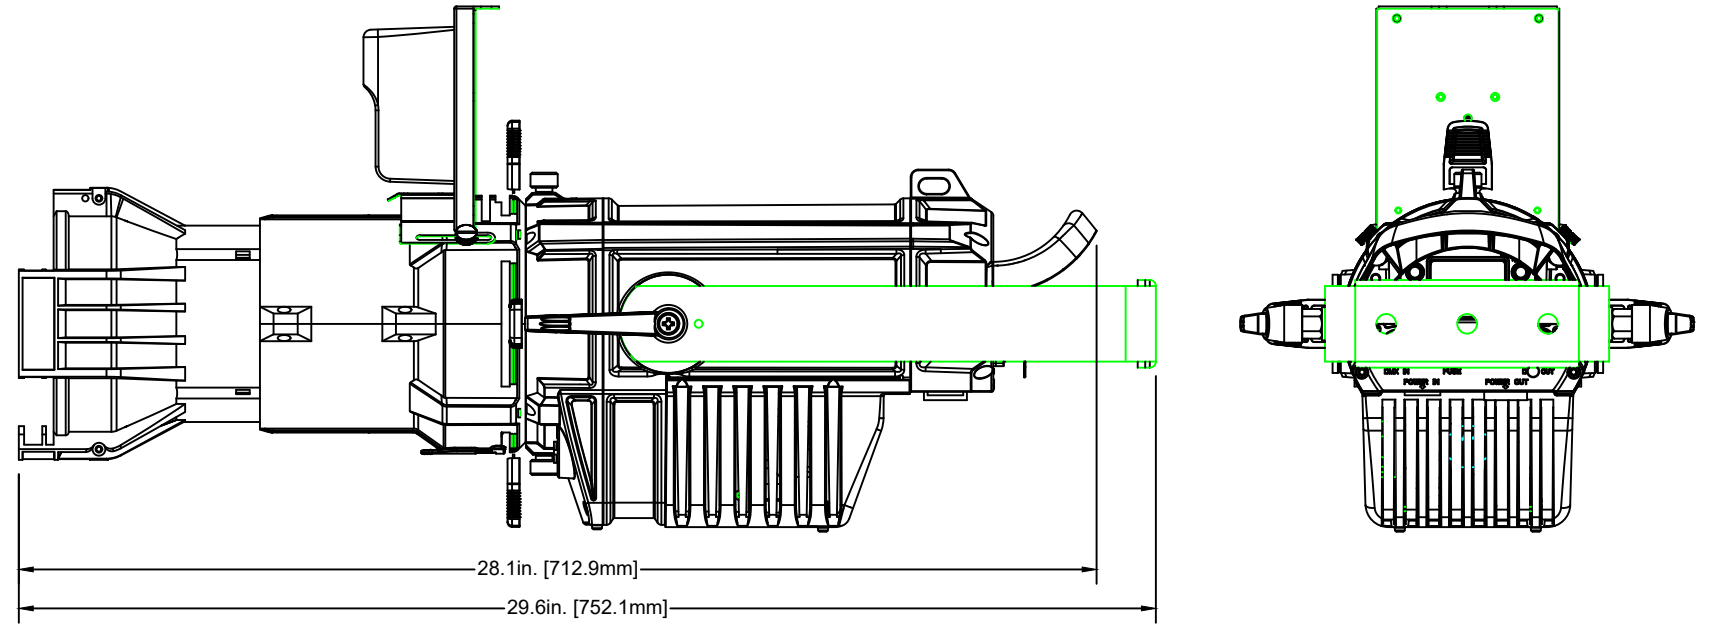

TITLE: ELATION CW PROFILE HP IP W/LENS	
DATE: 220606	
SCALE: NONE	TOL: ± .XX(.X) .XXX(.XX)
	ANGLE: -