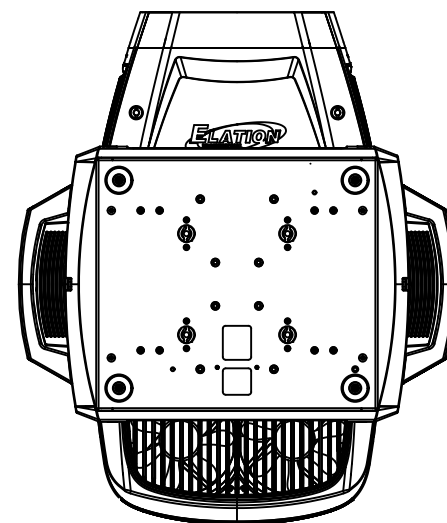

<b>ELATION</b> PROFESSIONAL		TITLE:	DATE:
		ELATION FUZE MAX PROFILE	220810
SCALE:	TOL:	ANGLE:	
NONE	± .XX(.X) .XXX(.XX)	-	-