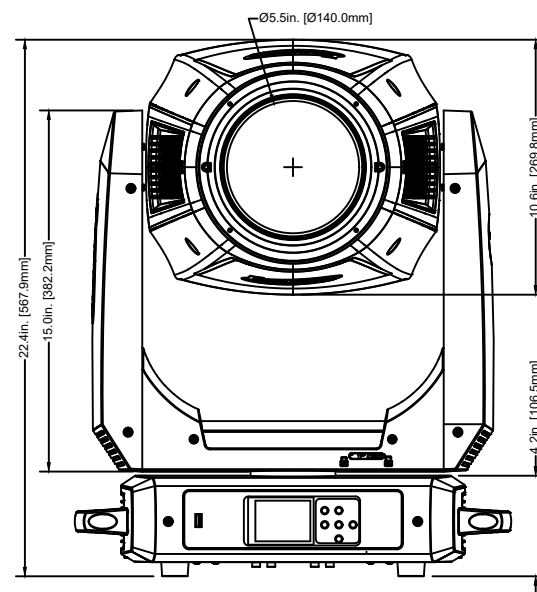

<b>ELATION</b> PROFESSIONAL		TITLE:	DATE:
		ELATION FUZE MAX PROFILE	220810
SCALE:	TOL:	ANGLE:	
NONE	± .XX(.X) .XXX(.XX)	-	-