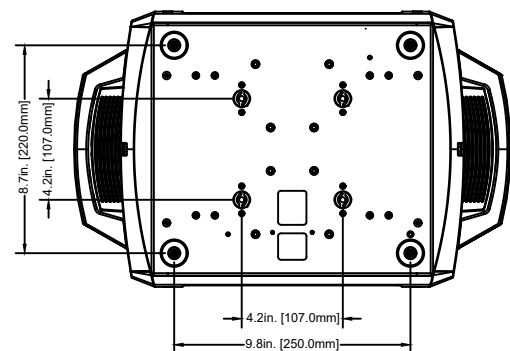

<b>ELATION</b> PROFESSIONAL		TITLE:	DATE:
		ELATION FUZE MAX PROFILE	220810
SCALE:	TOL:	ANGLE:	
NONE	± .XX(.X) .XXX(.XX)	-	-