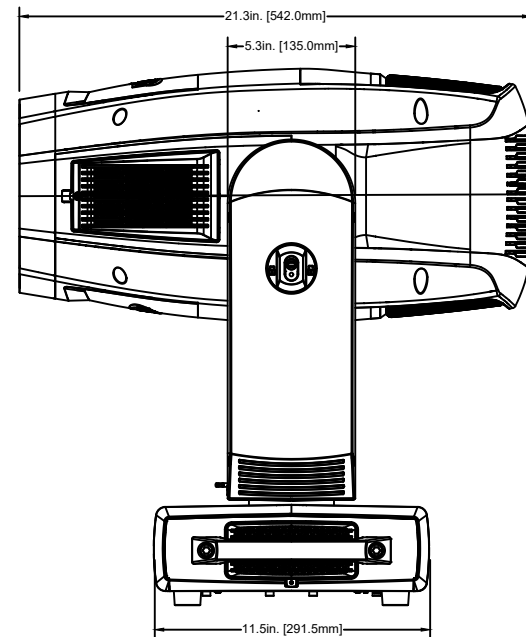

<b>ELATION</b> PROFESSIONAL		TITLE:	DATE:
		ELATION FUZE MAX PROFILE	220810
SCALE:	TOL:	ANGLE:	
NONE	± .XX(.X) .XXX(.XX)	-	-