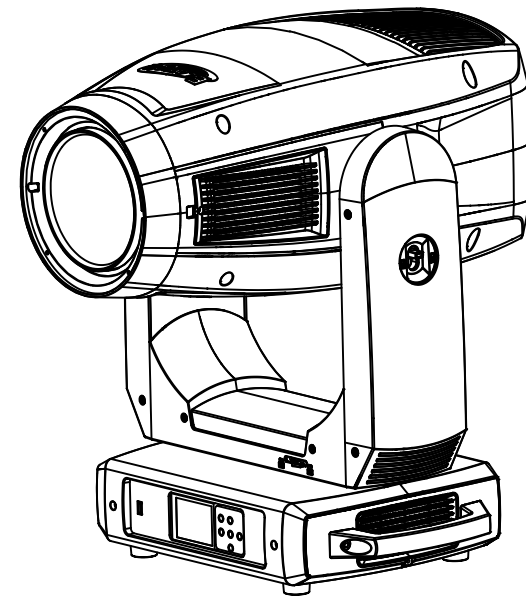

<b>ELATION</b> PROFESSIONAL		TITLE:	DATE:
		ELATION FUZE MAX PROFILE	220810
SCALE:	TOL:	ANGLE:	
NONE	± .XX(.X) .XXX(.XX)	-	-