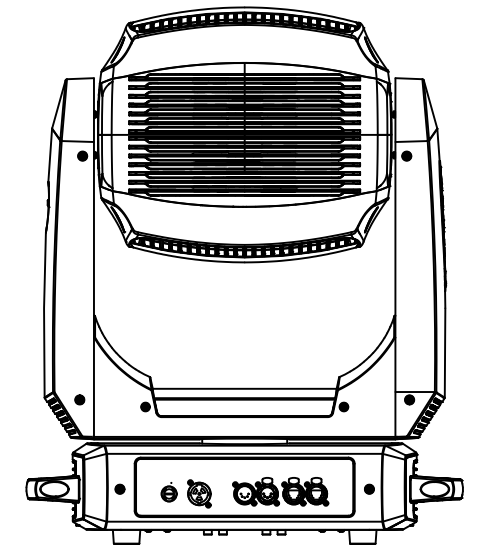

<b>ELATION</b> PROFESSIONAL		TITLE:	DATE:
		ELATION FUZE MAX PROFILE	220810
SCALE:	TOL:	ANGLE:	
NONE	± .XX(.X) .XXX(.XX)	-	-