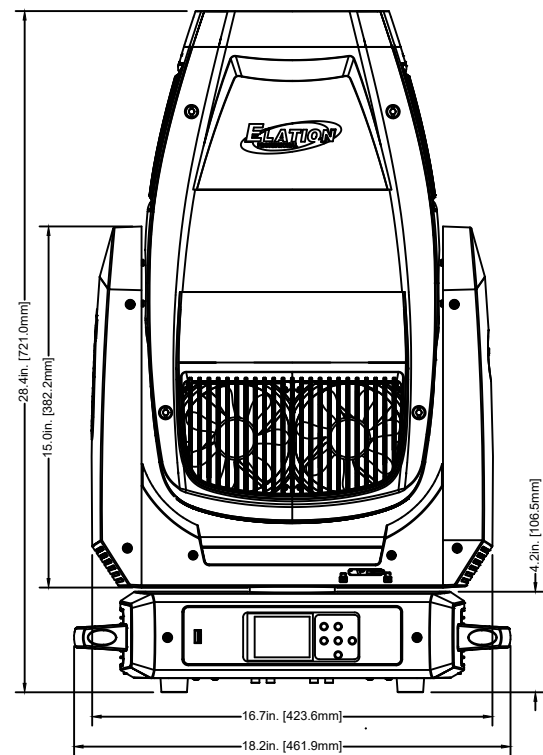

<b>ELATION</b> PROFESSIONAL		TITLE:	DATE:
		ELATION FUZE MAX PROFILE	220810
SCALE:	TOL:	ANGLE:	
NONE	± .XX(.X) .XXX(.XX)	-	-