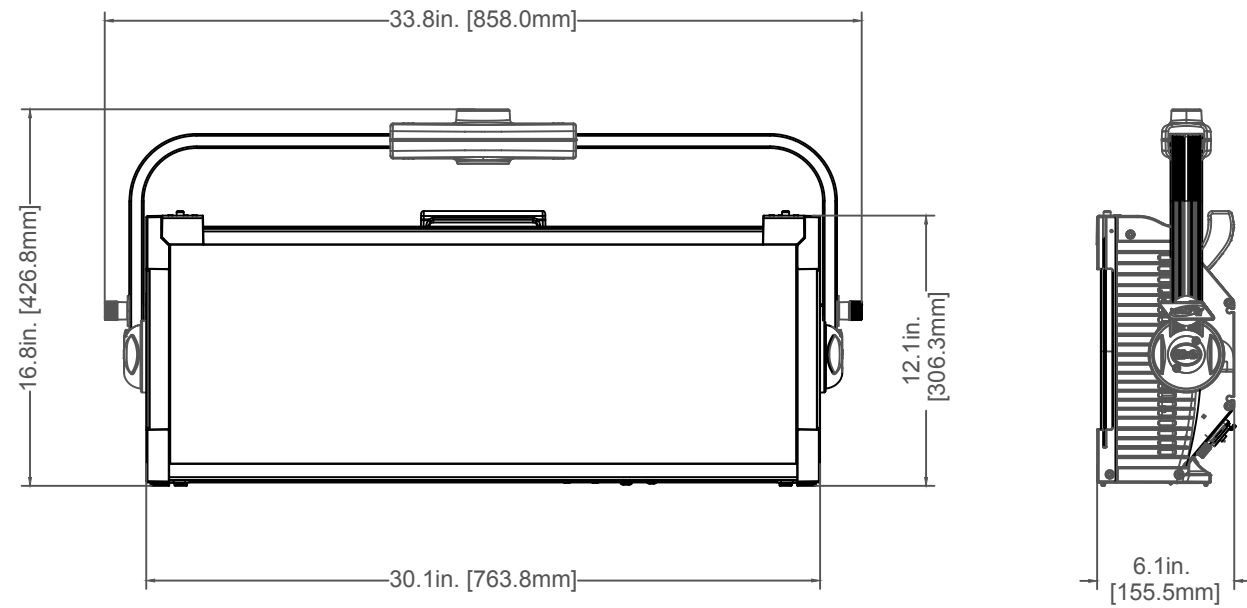

FIXTURE ONLY

JUNIOR PIN INSTALLED

BARNDOOR INSTALLED

TITLE: ELATION KL PANEL XL			DATE: 21-APR-2022
SCALE: NONE	TOL: ±	.XX(.X) -	.XXX(.XX) - ANGLE: -