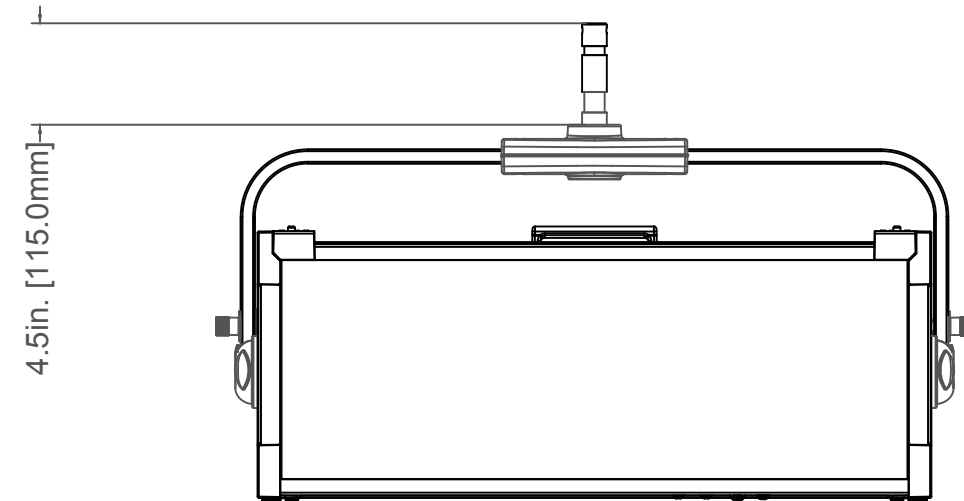

FIXTURE ONLY

JUNIOR PIN INSTALLED

BARNDOOR INSTALLED

TITLE: ELATION KL PANEL XL			DATE: 21-APR-2022
SCALE: NONE	TOL: ±	.XX(.X) -	.XXX(.XX) - ANGLE: -