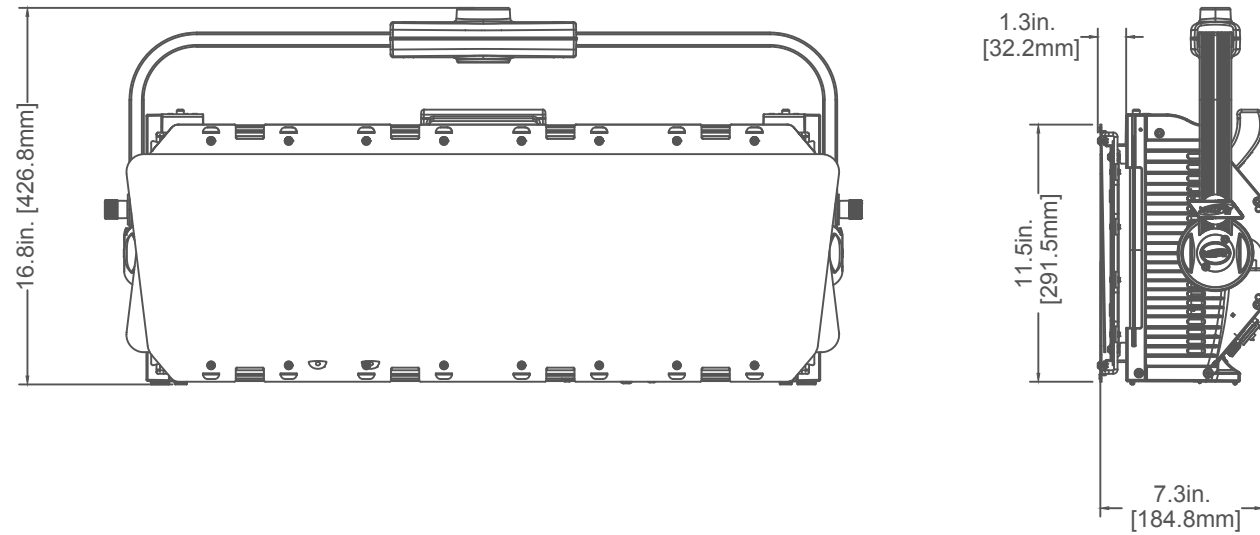

FIXTURE ONLY

JUNIOR PIN INSTALLED

BARNDOOR INSTALLED

TITLE: ELATION KL PANEL XL			DATE: 21-APR-2022
SCALE: NONE	TOL: ±	.XX(.X) -	.XXX(.XX) - ANGLE: -