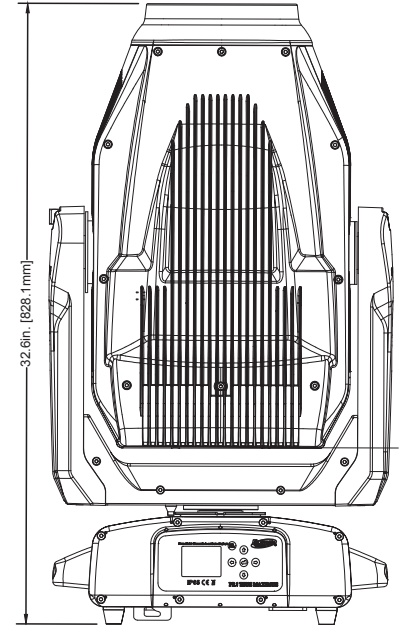

SIZE / WEIGHT

Length: 18.0 in (458mm)
Width: 23.3 in (591mm)
Height: 32.5 in (825mm)
Weight: 117 lbs. (53kg)

ELECTRICAL

AC 120-240V 50/60Hz
Max Power Consumption 1,400W
-4°F to 113°F (-20°C to 45°C)

APPROVALS / RATINGS

Elation Professional B.V. | Junostraat 2 | 6468 EW Kerkrade, The Netherlands
+31 45 546 85 66 | +31 45 546 85 96 fax | www.elationlighting.eu | info@elationlighting.eu

PROTEUS MAXIMUS WMG

950W IP65 Framing Profile Fixture with CMY

UNIT DIMENSIONS

PROTEUS MAXIMUS WMG

950W IP65 Framing Profile Fixture with CMY

FOAM IN-LAY DIMENSIONS

A-A

B-B