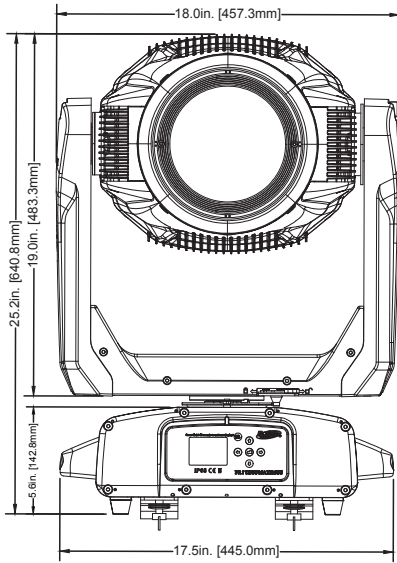

SIZE / WEIGHT

Length: 18.0 in (458mm)
Width: 23.3 in (591mm)
Height: 32.5 in (825mm)
Weight: 117 lbs. (53kg)

ELECTRICAL

AC 120-240V 50/60Hz
Max Power Consumption 1,400W
-4°F to 113°F (-20°C to 45°C)

APPROVALS / RATINGS

Elation Professional B.V. | Junostraat 2 | 6468 EW Kerkrade, The Netherlands
+31 45 546 85 66 | +31 45 546 85 96 fax | www.elationlighting.eu | info@elationlighting.eu

PROTEUS MAXIMUS WMG

950W IP65 Framing Profile Fixture with CMY

UNIT DIMENSIONS

PROTEUS MAXIMUS WMG

950W IP65 Framing Profile Fixture with CMY

FOAM IN-LAY DIMENSIONS

A-A

B-B