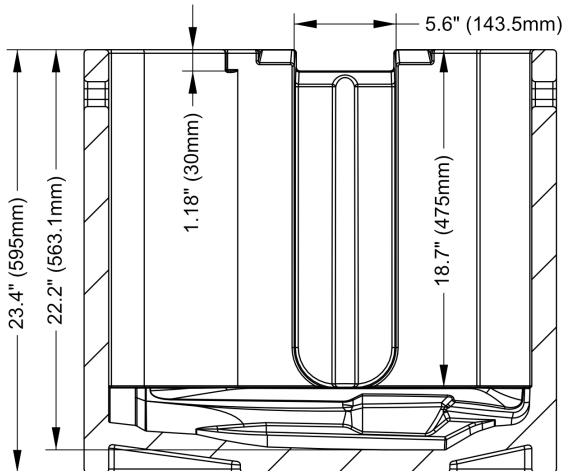

SIZE / WEIGHT

Length: 18.0 in (458mm)
Width: 23.3 in (591mm)
Height: 32.5 in (825mm)
Weight: 117 lbs. (53kg)

ELECTRICAL

AC 120-240V 50/60Hz
Max Power Consumption 1,400W
-4°F to 113°F (-20°C to 45°C)

APPROVALS / RATINGS

UNIT DIMENSIONS

PROTEUS MAXIMUS WMG

950W IP65 Framing Profile Fixture with CMY

FOAM IN-LAY DIMENSIONS

A-A

B-B