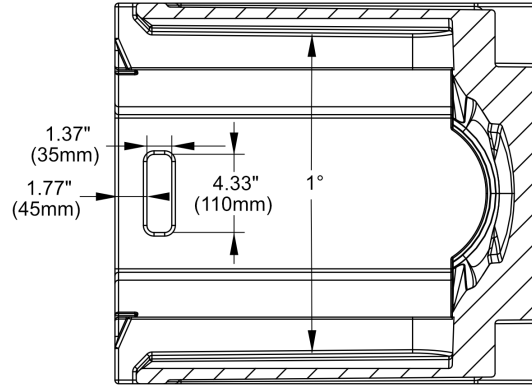

SIZE / WEIGHT

Length: 18.0 in (458mm)
Width: 23.3 in (591mm)
Height: 32.5 in (825mm)
Weight: 117 lbs. (53kg)

ELECTRICAL

AC 120-240V 50/60Hz
Max Power Consumption 1,400W
-4°F to 113°F (-20°C to 45°C)

APPROVALS / RATINGS

UNIT DIMENSIONS

PROTEUS MAXIMUS WMG

950W IP65 Framing Profile Fixture with CMY

FOAM IN-LAY DIMENSIONS

A-A

B-B