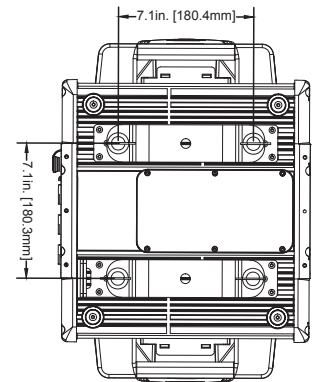

SIZE / WEIGHT

Length: 18.0 in (458mm)
Width: 23.3 in (591mm)
Height: 32.5 in (825mm)
Weight: 117 lbs. (53kg)

ELECTRICAL

AC 120-240V 50/60Hz
Max Power Consumption 1,400W
-4°F to 113°F (-20°C to 45°C)

APPROVALS / RATINGS

Elation Professional B.V. | Junostraat 2 | 6468 EW Kerkrade, The Netherlands
+31 45 546 85 66 | +31 45 546 85 96 fax | www.elationlighting.eu | info@elationlighting.eu

PROTEUS MAXIMUS WMG

950W IP65 Framing Profile Fixture with CMY

UNIT DIMENSIONS

PROTEUS MAXIMUS WMG

950W IP65 Framing Profile Fixture with CMY

FOAM IN-LAY DIMENSIONS

A-A

B-B