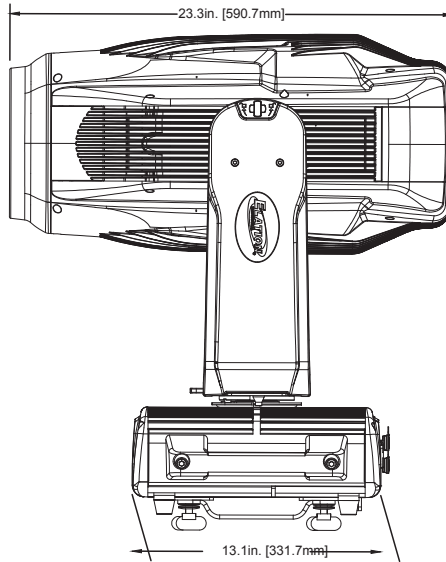

SIZE / WEIGHT

Length: 18.0 in (458mm)
Width: 23.3 in (591mm)
Height: 32.5 in (825mm)
Weight: 117 lbs. (53kg)

ELECTRICAL

AC 120-240V 50/60Hz
Max Power Consumption 1,400W
-4°F to 113°F (-20°C to 45°C)

APPROVALS / RATINGS

Elation Professional B.V. | Junostraat 2 | 6468 EW Kerkrade, The Netherlands
+31 45 546 85 66 | +31 45 546 85 96 fax | www.elationlighting.eu | info@elationlighting.eu

PROTEUS MAXIMUS WMG

950W IP65 Framing Profile Fixture with CMY

UNIT DIMENSIONS

PROTEUS MAXIMUS WMG

950W IP65 Framing Profile Fixture with CMY

FOAM IN-LAY DIMENSIONS

A-A

B-B