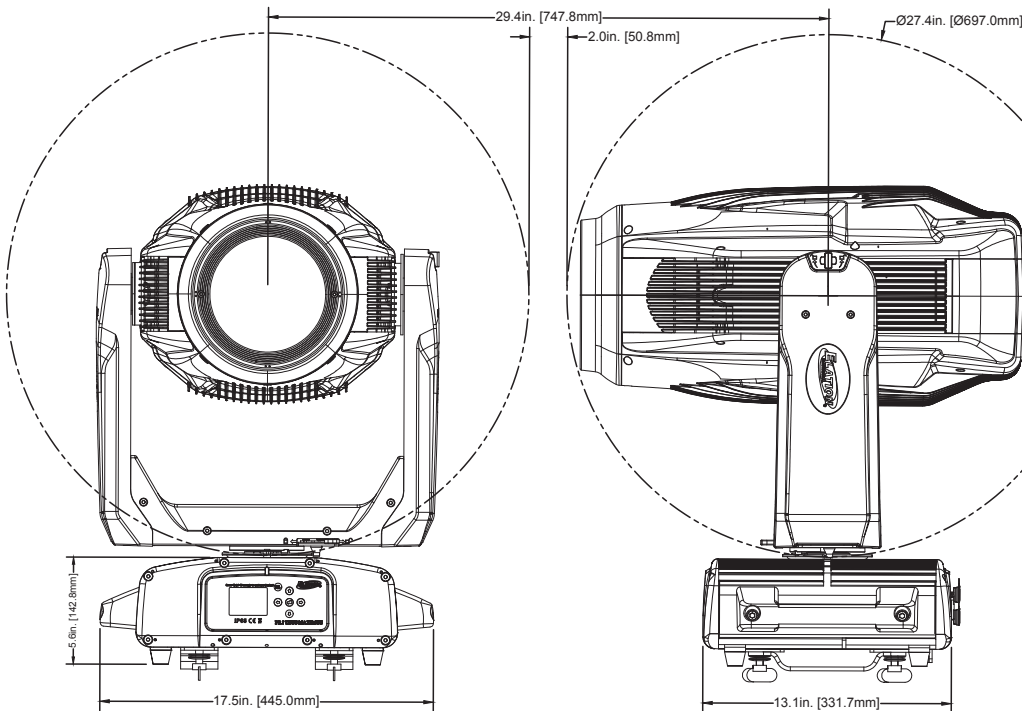

SIZE / WEIGHT

Length: 18.0 in (458mm)
Width: 23.3 in (591mm)
Height: 32.5 in (825mm)
Weight: 117 lbs. (53kg)

ELECTRICAL

AC 120-240V 50/60Hz
Max Power Consumption 1,400W
-4°F to 113°F (-20°C to 45°C)

APPROVALS / RATINGS

UNIT DIMENSIONS

PROTEUS MAXIMUS WMG

950W IP65 Framing Profile Fixture with CMY

FOAM IN-LAY DIMENSIONS

A-A

B-B