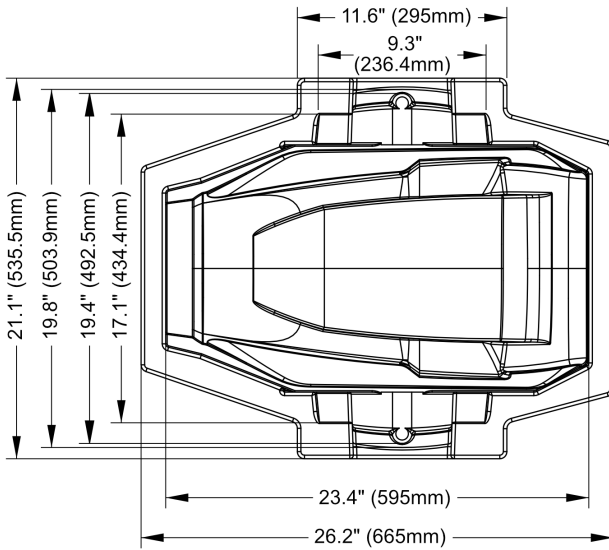

SIZE / WEIGHT

Length: 18.0 in (458mm)
Width: 23.3 in (591mm)
Height: 32.5 in (825mm)
Weight: 117 lbs. (53kg)

ELECTRICAL

AC 120-240V 50/60Hz
Max Power Consumption 1,400W
-4°F to 113°F (-20°C to 45°C)

APPROVALS / RATINGS

UNIT DIMENSIONS

PROTEUS MAXIMUS WMG

950W IP65 Framing Profile Fixture with CMY

FOAM IN-LAY DIMENSIONS

A-A

B-B