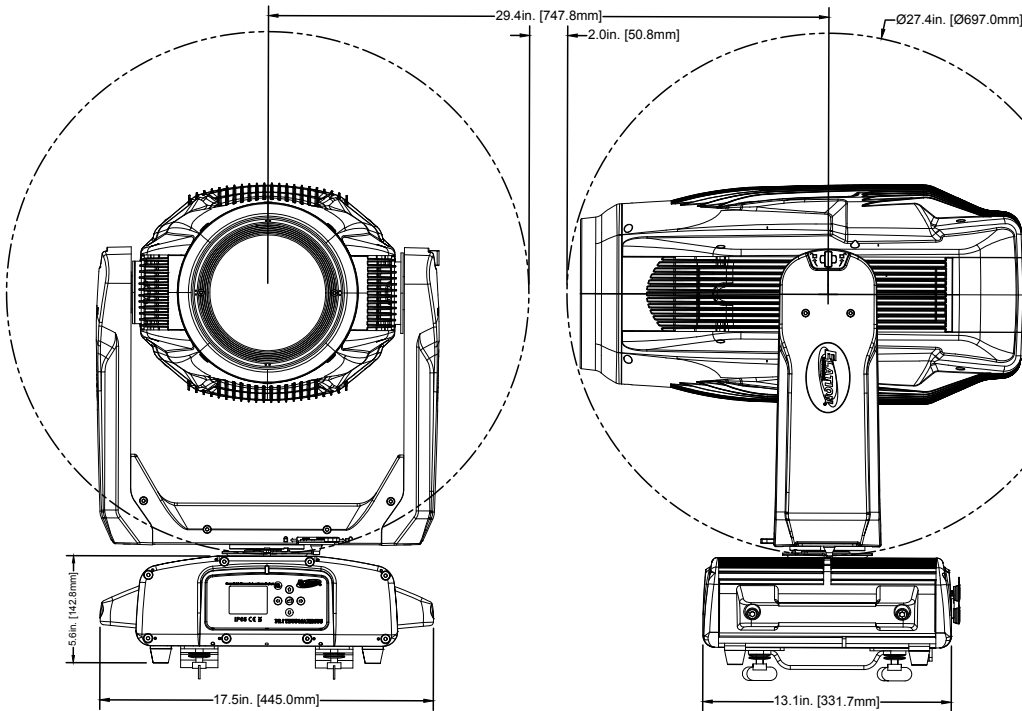

SIZE / WEIGHT

Length: 18.0 in (458mm)
Width: 23.3 in (591mm)
Height: 32.5 in (825mm)
Weight: 117 lbs. (53kg)

ELECTRICAL

AC 120-240V 50/60Hz
Max Power Consumption 1,400W
-4°F to 113°F (-20°C to 45°C)

APPROVALS / RATINGS

UNIT DIMENSIONS

*Dimensions not to scale

PROTEUS MAXIMUS

950W IP65 Framing Profile Fixture with CMY

FOAM IN-LAY DIMENSIONS

A-A

B-B