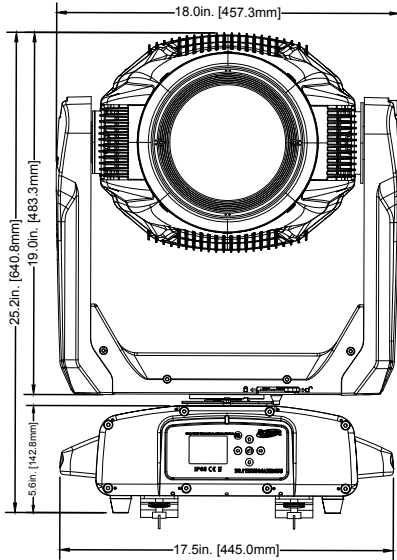

SIZE / WEIGHT

Length: 18.0 in (458mm)
Width: 23.3 in (591mm)
Height: 32.5 in (825mm)
Weight: 117 lbs. (53kg)

ELECTRICAL

AC 120-240V 50/60Hz
Max Power Consumption 1,400W
-4°F to 113°F (-20°C to 45°C)

APPROVALS / RATINGS

Elation Professional B.V. | Junostraat 2 | 6468 EW Kerkrade, The Netherlands
+31 45 546 85 66 | +31 45 546 85 96 fax | www.elationlighting.eu | info@elationlighting.eu

PROTEUS MAXIMUS

950W IP65 Framing Profile Fixture with CMY

UNIT DIMENSIONS

*Dimensions not to scale

PROTEUS MAXIMUS

950W IP65 Framing Profile Fixture with CMY

FOAM IN-LAY DIMENSIONS

A-A

B-B