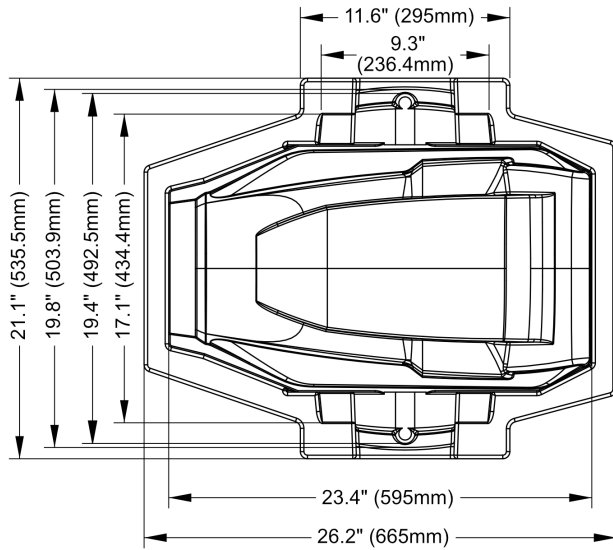

SIZE / WEIGHT

Length: 18.0 in (458mm)
Width: 23.3 in (591mm)
Height: 32.5 in (825mm)
Weight: 117 lbs. (53kg)

ELECTRICAL

AC 120-240V 50/60Hz
Max Power Consumption 1,400W
-4°F to 113°F (-20°C to 45°C)

APPROVALS / RATINGS

UNIT DIMENSIONS

*Dimensions not to scale

PROTEUS MAXIMUS

950W IP65 Framing Profile Fixture with CMY

FOAM IN-LAY DIMENSIONS

A-A

B-B