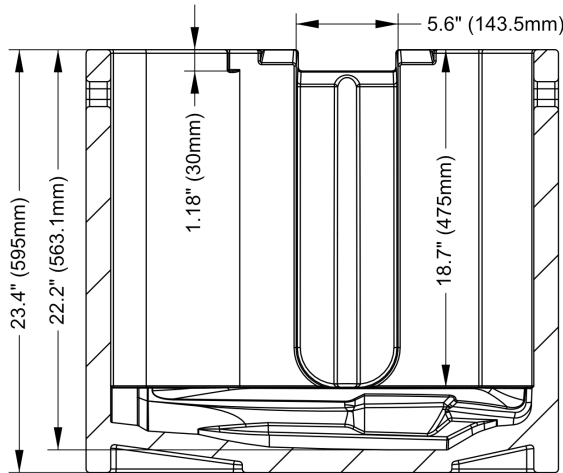

SIZE / WEIGHT

Length: 18.0 in (458mm)
Width: 23.3 in (591mm)
Height: 32.5 in (825mm)
Weight: 117 lbs. (53kg)

ELECTRICAL

AC 120-240V 50/60Hz
Max Power Consumption 1,400W
-4°F to 113°F (-20°C to 45°C)

APPROVALS / RATINGS

UNIT DIMENSIONS

*Dimensions not to scale

PROTEUS MAXIMUS

950W IP65 Framing Profile Fixture with CMY

FOAM IN-LAY DIMENSIONS

A-A

B-B