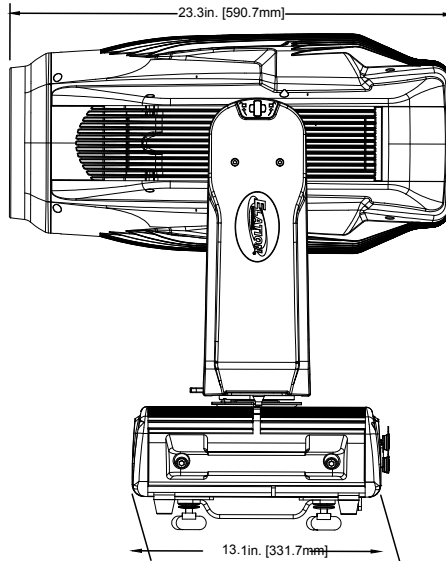

SIZE / WEIGHT

Length: 18.0 in (458mm)
Width: 23.3 in (591mm)
Height: 32.5 in (825mm)
Weight: 117 lbs. (53kg)

ELECTRICAL

AC 120-240V 50/60Hz
Max Power Consumption 1,400W
-4°F to 113°F (-20°C to 45°C)

APPROVALS / RATINGS

Elation Professional B.V. | Junostraat 2 | 6468 EW Kerkrade, The Netherlands
+31 45 546 85 66 | +31 45 546 85 96 fax | www.elationlighting.eu | info@elationlighting.eu

PROTEUS MAXIMUS

950W IP65 Framing Profile Fixture with CMY

UNIT DIMENSIONS

*Dimensions not to scale

PROTEUS MAXIMUS

950W IP65 Framing Profile Fixture with CMY

FOAM IN-LAY DIMENSIONS

A-A

B-B