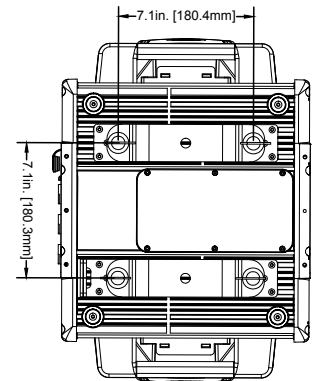

SIZE / WEIGHT

Length: 18.0 in (458mm)
Width: 23.3 in (591mm)
Height: 32.5 in (825mm)
Weight: 117 lbs. (53kg)

ELECTRICAL

AC 120-240V 50/60Hz
Max Power Consumption 1,400W
-4°F to 113°F (-20°C to 45°C)

APPROVALS / RATINGS

Elation Professional B.V. | Junostraat 2 | 6468 EW Kerkrade, The Netherlands
+31 45 546 85 66 | +31 45 546 85 96 fax | www.elationlighting.eu | info@elationlighting.eu

PROTEUS MAXIMUS

950W IP65 Framing Profile Fixture with CMY

UNIT DIMENSIONS

*Dimensions not to scale

PROTEUS MAXIMUS

950W IP65 Framing Profile Fixture with CMY

FOAM IN-LAY DIMENSIONS

A-A

B-B