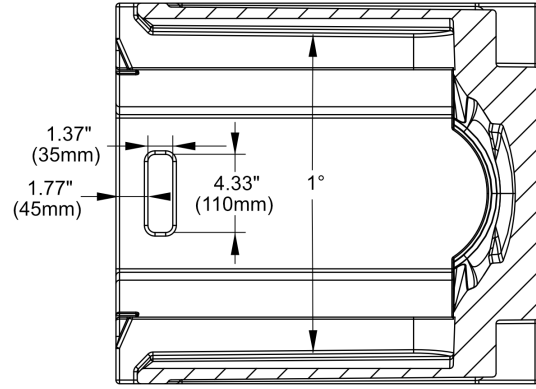

SIZE / WEIGHT

Length: 18.0 in (458mm)
Width: 23.3 in (591mm)
Height: 32.5 in (825mm)
Weight: 117 lbs. (53kg)

ELECTRICAL

AC 120-240V 50/60Hz
Max Power Consumption 1,400W
-4°F to 113°F (-20°C to 45°C)

APPROVALS / RATINGS

UNIT DIMENSIONS

*Dimensions not to scale

PROTEUS MAXIMUS

950W IP65 Framing Profile Fixture with CMY

FOAM IN-LAY DIMENSIONS

A-A

B-B