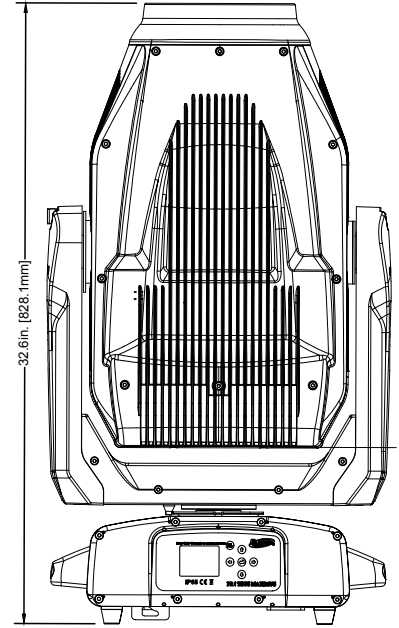

SIZE / WEIGHT

Length: 18.0 in (458mm)
Width: 23.3 in (591mm)
Height: 32.5 in (825mm)
Weight: 117 lbs. (53kg)

ELECTRICAL

AC 120-240V 50/60Hz
Max Power Consumption 1,400W
-4°F to 113°F (-20°C to 45°C)

APPROVALS / RATINGS

Elation Professional B.V. | Junostraat 2 | 6468 EW Kerkrade, The Netherlands
+31 45 546 85 66 | +31 45 546 85 96 fax | www.elationlighting.eu | info@elationlighting.eu

PROTEUS MAXIMUS

950W IP65 Framing Profile Fixture with CMY

UNIT DIMENSIONS

*Dimensions not to scale

PROTEUS MAXIMUS

950W IP65 Framing Profile Fixture with CMY

FOAM IN-LAY DIMENSIONS

A-A

B-B