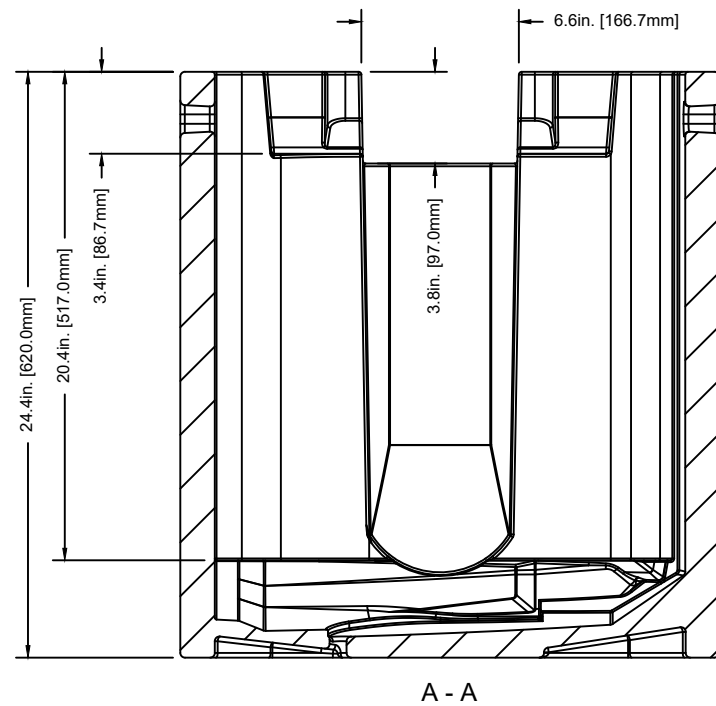

ELATION PROFESSIONAL		TITLE:	ELATION PROTEUS EXCALIBUR	DATE:	210827
SCALE:	NONE	TOL:	.XX(.X) .XXX(.XX)	ANGLE:	-
			± - -		