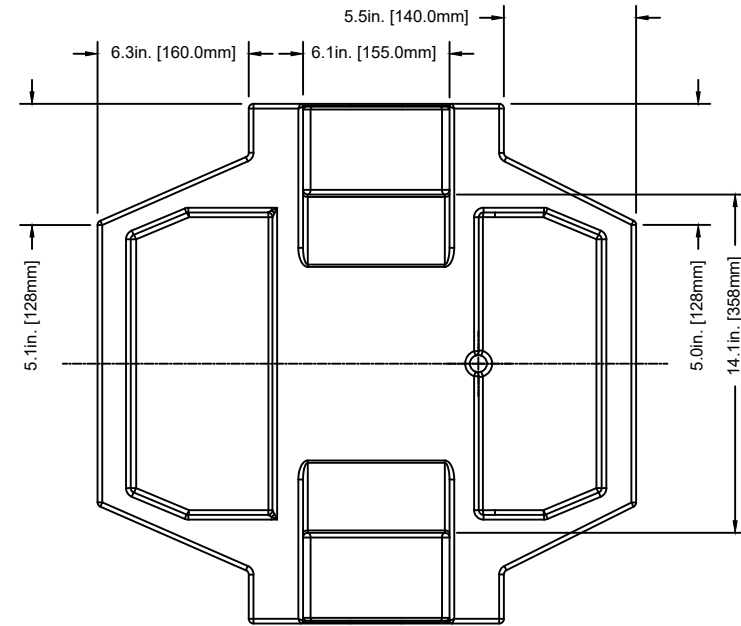

ELATION PROFESSIONAL		TITLE:	ELATION PROTEUS EXCALIBUR	DATE:	210827
SCALE:	NONE	TOL:	.XX(.X) .XXX(.XX)	ANGLE:	-
			± - -		