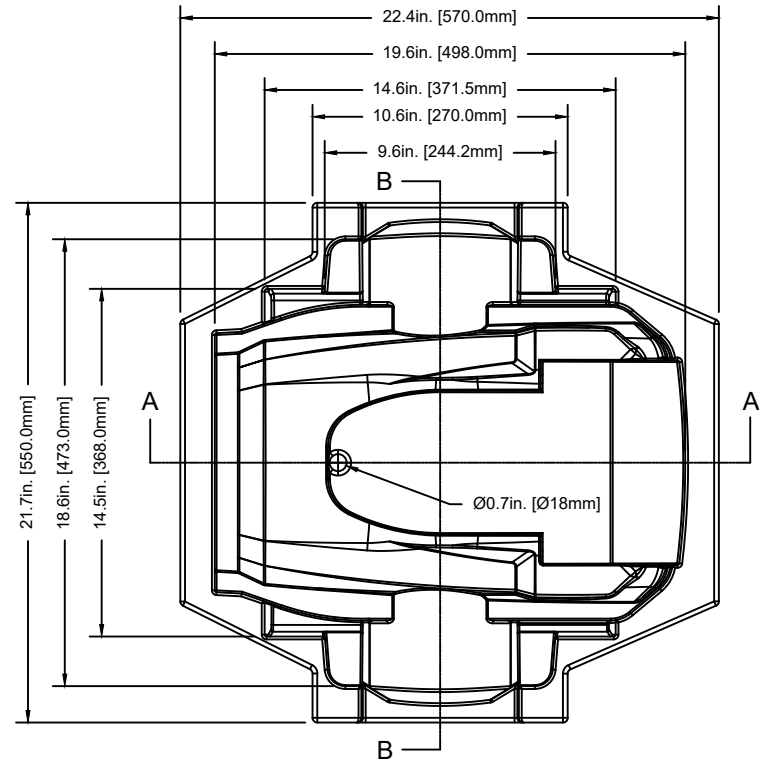

ELATION PROFESSIONAL		TITLE:	ELATION PROTEUS EXCALIBUR	DATE:	210827
SCALE:	NONE	TOL:	.XX(.X) .XXX(.XX)	ANGLE:	-
			± - -		