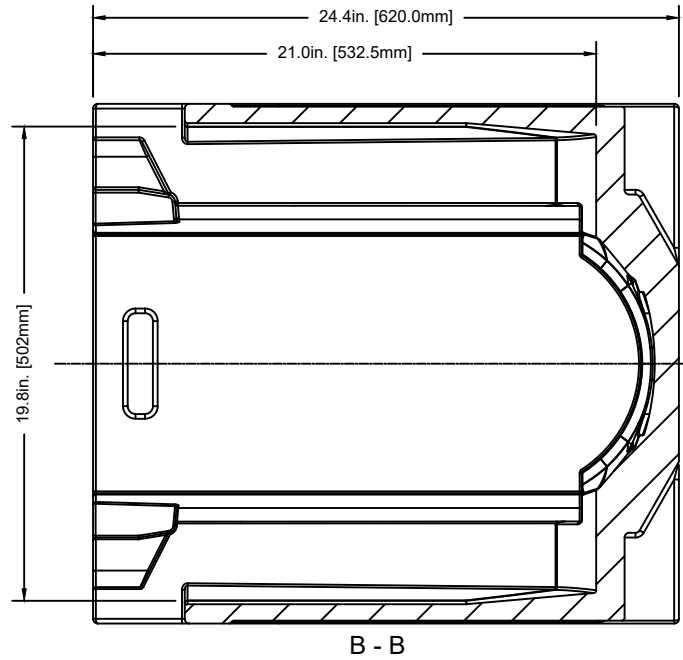

ELATION PROFESSIONAL		TITLE:	ELATION PROTEUS EXCALIBUR	DATE:	210827
SCALE:	NONE	TOL:	.XX(.X) .XXX(.XX)	ANGLE:	-
			± - -		