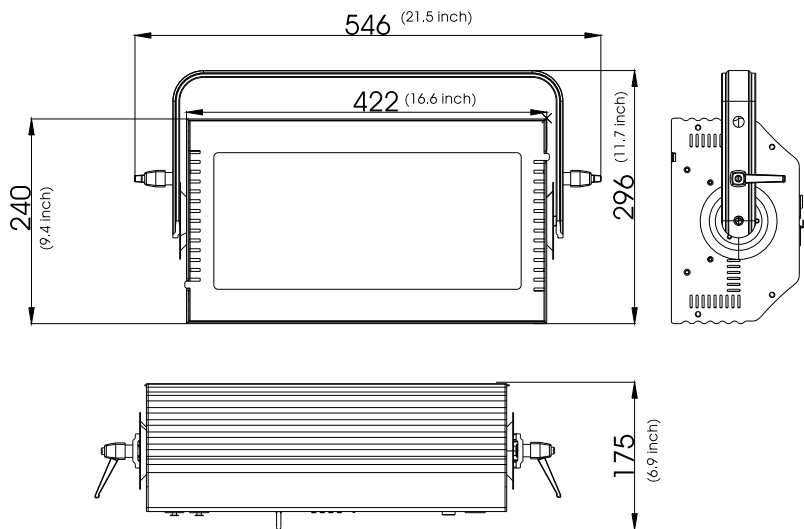

SIZE / WEIGHT

Length: 21.5" (546mm)
 Width: 6.9" (175mm)
 Vertical Height: 11.7" (297mm)
 Weight: 17.2 lbs. (7.8 kg)

ELECTRICAL / THERMAL

AC 100-240V - 50/60Hz
 887W Max Power Consumption
 Max Ambient Temperature 104°F (40°C)

APPROVALS / RATINGS

CE | IP20

IP20

Intertek
 4000358

PHOTOMETRIC DATA

Distance	1m		3m		5m		7m		10m	
	m	ft	m	ft	m	ft	m	ft	m	ft
Photometrics	lux	fc	lux	fc	lux	fc	lux	fc	lux	fc
FULL ON	16,450	1,528	2,200	204	900	84	565	52	274	25

DIMENSIONAL DIAGRAM

OPTIONAL ACCESSORIES

ORDER CODE	ITEM
TRIGGER CLAMP	Heavy Duty Wrap Around Hook Style Clamp
AC3PDMX5PRO	5 ft. (1.5m) 3pin PRO DMX Cable
AC5PDMX5PRO	5 ft. (3m) 5pin PRO DMX Cable
PLC3	3' (1m) PRO Link Cable
PLC6	6' (1.8m) PRO Link Cable
	Additional Cable Lengths Available