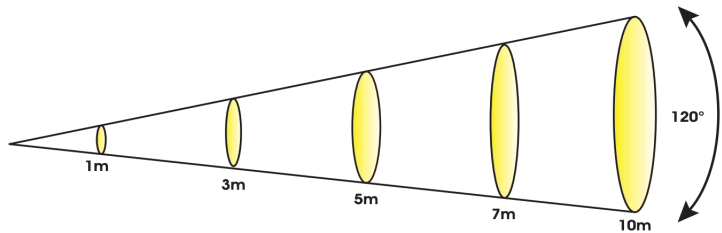

SIZE / WEIGHT

Length: 21.5" (546mm)
 Width: 6.9" (175mm)
 Vertical Height: 11.7" (297mm)
 Weight: 17.2 lbs. (7.8 kg)

ELECTRICAL / THERMAL

AC 100-240V - 50/60Hz
 887W Max Power Consumption
 Max Ambient Temperature 104°F (40°C)

APPROVALS / RATINGS

CE | IP20

IP20

Intertek
 4000358

PHOTOMETRIC DATA

Distance	1m		3m		5m		7m		10m	
	m	ft	m	ft	m	ft	m	ft	m	ft
Photometrics	lux	fc	lux	fc	lux	fc	lux	fc	lux	fc
FULL ON	16,450	1,528	2,200	204	900	84	565	52	274	25