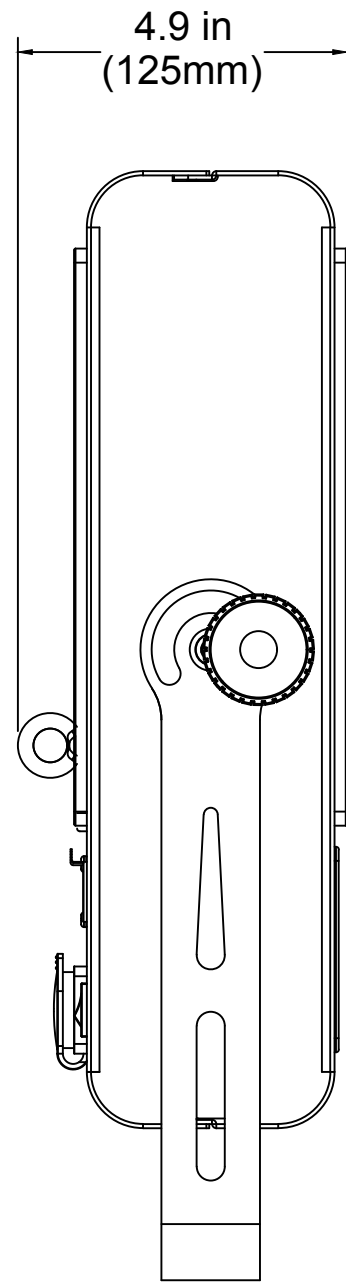

©MAGMATIC all rights reserved. Information contained within this drawing is proprietary and confidential. Any reproduction and/or distribution of any part of this drawing without the written consent of Magmatic is strictly prohibited. Diagrams and/or measurements herein subject to change without notice.

MAGMATIC

TITLE: MAGMATIC MAGMA FAN 1		DATE: 25-FEB-2021	
SCALE: NONE	TOL: ±	.XX(.X) -	.XXX(.XX) -
		ANGLE: -	