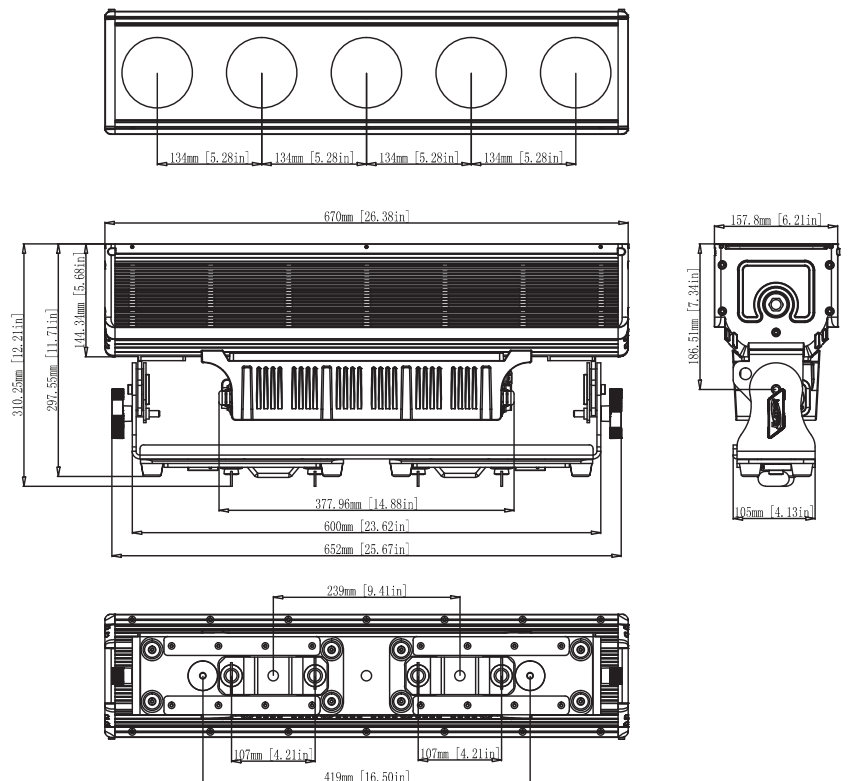

DIMENSIONAL DIAGRAMS

Specifications are subject to change without notice ©Elation Professional 03/12137

Elation Professional USA | 6122 S. Eastern Ave. | Los Angeles, CA 90040
323-582-3322 | 323-832-9142 fax | www.elationlighting.com | info@elationlighting.com

Elation Professional B.V. | Junostraat 2 | 6468 EW Kerkrade, The Netherlands
+31 45 546 85 66 | +31 45 546 85 96 fax | www.elationlighting.eu | info@elationlighting.eu