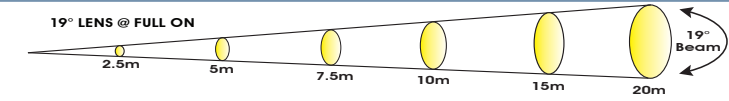

PHOTOMETRIC DATA

m	ft	m	ft	m	ft	m	ft	m	ft	m	ft	
2.5	8.2	5	16.4	7.5	24.6	10	32.8	15	49.2	20	65.6	
Diameter	0.79	2.6	1.61	5.3	2.43	8.0	3.21	10.5	4.8	15.7	6.4	21.0
Photometrics	17,450	1,621	4,077	379	1,797	167	1,047	97	499	46	312	29