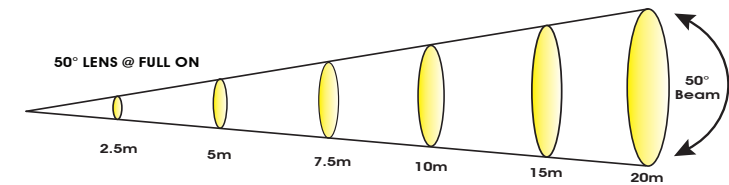

m	ft	m	ft	m	ft	m	ft	m	ft	m	ft	
2.5	8.2	5	16.4	7.5	24.6	10	32.8	15	49.2	20	65.6	
Diameter	2.13	7.0	4.24	13.9	6.37	20.9	8.49	27.9	12.7	41.7	16.98	55.7
Photometrics	1,982	184	563	52	268	25	152	14	74	7	45	4