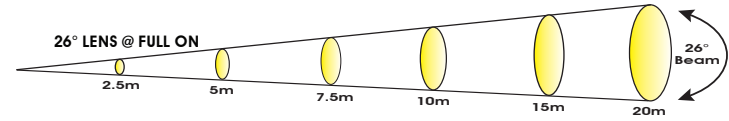

m	ft	m	ft	m	ft	m	ft	m	ft	m	ft	
2.5	8.2	5	16.4	7.5	24.6	10	32.8	15	49.2	20	65.6	
Diameter	1.14	3.7	2.25	7.4	3.45	11.3	4.6	15.1	6.9	22.6	9.2	30.2
Photometrics	7,818	726	2,000	186	961	89	597	55	294	27	160	15