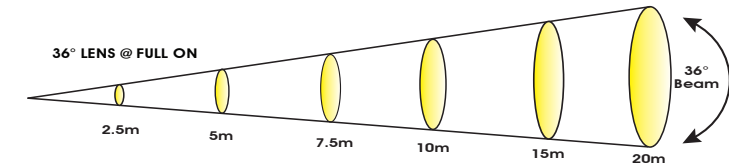

m	ft	m	ft	m	ft	m	ft	m	ft	m	ft	
2.5	8.2	5	16.4	7.5	24.6	10	32.8	15	49.2	20	65.6	
Diameter	1.5	4.9	3	9.8	4.51	14.8	6.01	19.7	9	29.5	11.9	39.0
Photometrics	5,319	494	1,395	130	634	59	389	36	195	18	120	11