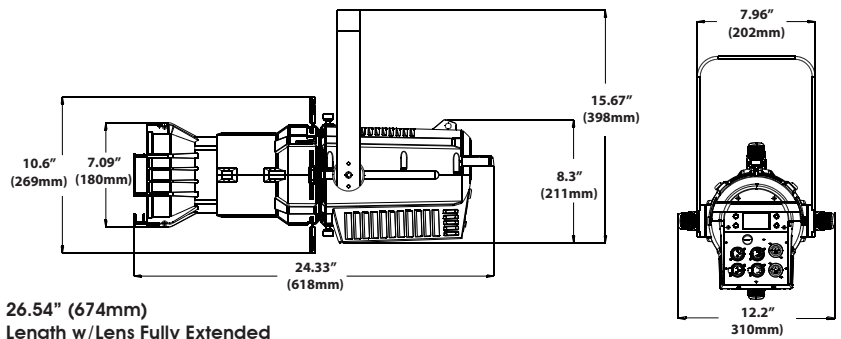

DIMENSIONAL DIAGRAM

26.54" (674mm)
Length w/Lens Fully Extended

OPTIONAL ACCESSORIES

ORDER CODE	ITEM
TRIGGER CLAMP	Heavy Duty Wrap Around Hook Style Clamp
PHD019	Profile High Definition Lens 19°
PHD126	Profile High Definition Lens 26°
PHD236	Profile High Definition Lens 36°
PHD350	Profile High Definition Lens 50°
AC3PDMX5PRO	3 ft. (1m) PRO Link Cable
AC3PDMX5PRO	5 ft. (1.5m) 3pin PRO DMX Cable
AC5PDMX5PRO	5 ft. (1.5m) 5pin PRO DMX Cable

Specifications are subject to change without notice ©Elation Professional 2/19/16

Elation Professional USA | 6122 S. Eastern Ave. | Los Angeles, CA. 90040
323-582-3322 | 323-832-9142 fax | www.elationlighting.com | info@elationlighting.com

Elation Professional B.V. | Junostraat 2 | 6468 EW Kerkrade, The Netherlands
+31 45 546 85 66 | +31 45 546 85 96 fax | www.elationlighting.eu | info@elationlighting.eu