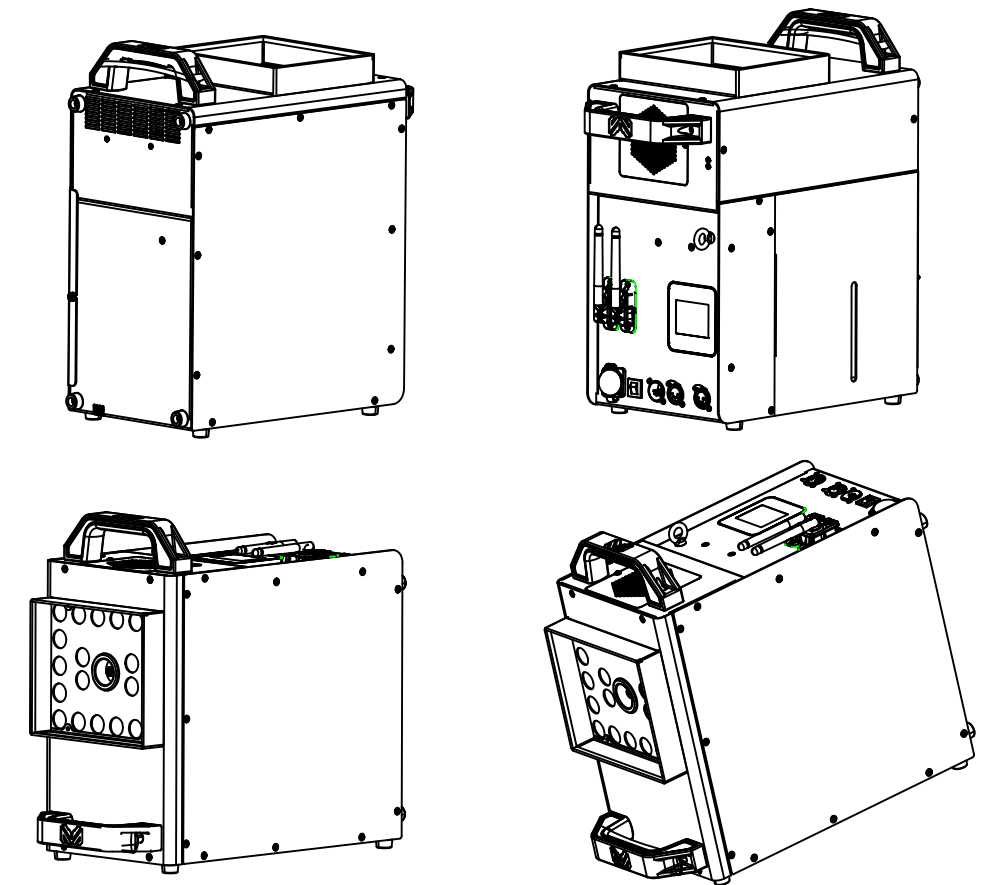

MAGMATIC

TITLE:		DATE:	
MAGMATIC SIDEWINDER		11-DEC-2020	
SCALE:	TOL:	ANGLE:	
NONE	± .XX(.X) .XXX(.XX)	-	-