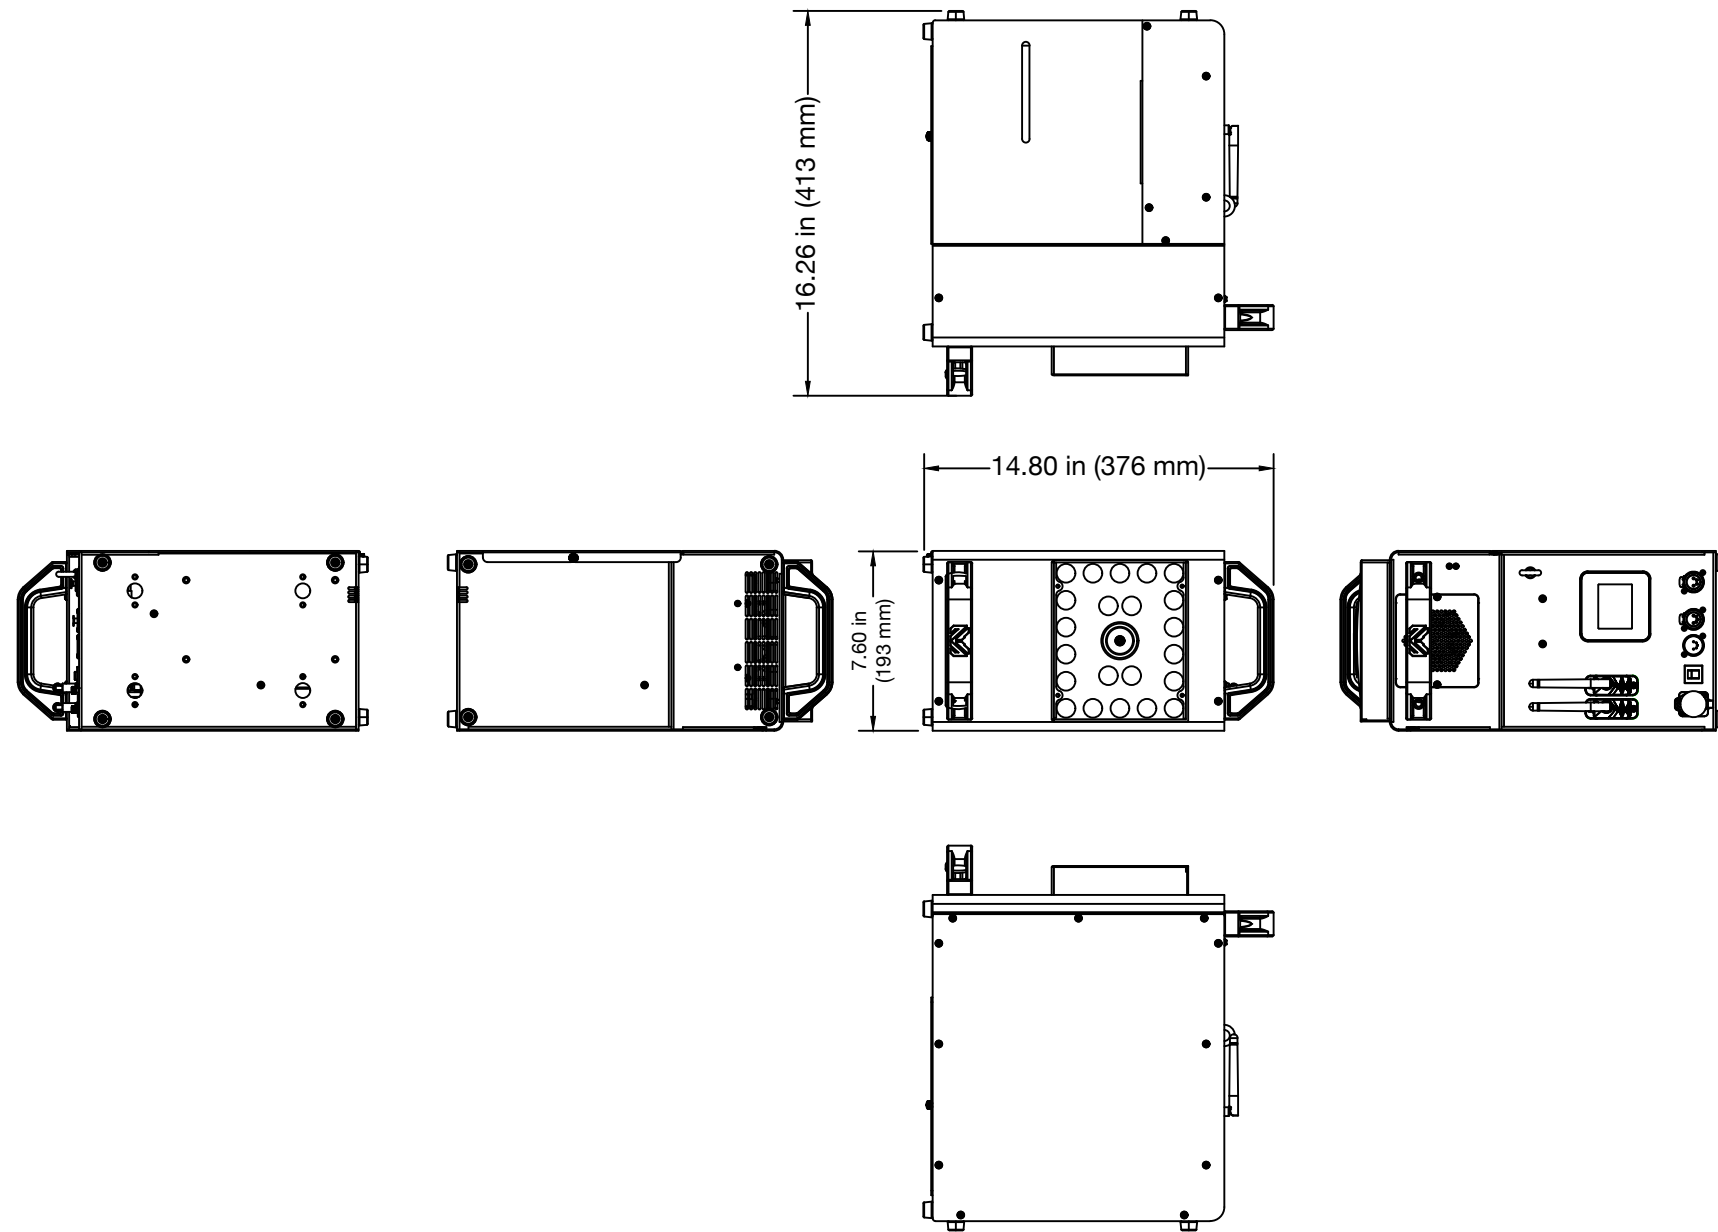

MAGMATIC

TITLE:		DATE:	
MAGMATIC SIDEWINDER		11-DEC-2020	
SCALE:	TOL:	ANGLE:	
NONE	± .XX(.X) .XXX(.XX)	-	-