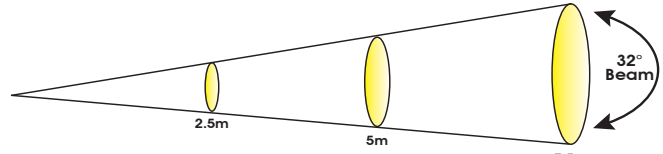

APPROVALS / RATINGS

CE, cETLus
 RoHs Compliant
 IP20 Rated

INSTALLATION

Rigging: Clamps (Not Included)
 Working Position: Flat Surface / Inverted (180°)

INCLUDED ITEMS

(2) Omega Brackets, (1) 3pin DMX Cable, (1) Locking Power Cable

PHOTOMETRIC DATA

MIN ZOOM

Distance	m		ft		m		ft	
	2.5	8.2	5	16.4	7.5	24.6		
14° Beam Diameter	0.65	2.1	1.3	4.3	1.95	6.4		
Photometrics	lux	fc	lux	fc	lux	fc		
FULL ON	14,780	1,373	3,855	358	1,726	160		
RED	2,480	230	650	60	274	25		
GREEN	4,480	416	173	16	522	48		
BLUE	580	54	148	14	66	6		
WHITE	8,978	834	2,345	218	1,054	98		