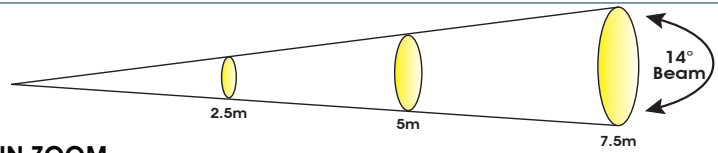

SIZE / WEIGHT

Length: 16.9" (430mm)
 Width: 20.0" (508mm)
 Vertical Height: 28.4" (721mm)
 Weight: 65.0 lbs. (29.5 kg)

ELECTRICAL / THERMAL

AC 100-240V - 50/60Hz
 450W Max Power Consumption
 14°F to 113°F (-10°C to 45°C)

PHOTOMETRIC DATA

MIN ZOOM

Distance	m		ft		m		ft	
	2.5	8.2	5	16.4	7.5	24.6		
14° Beam Diameter	0.65	2.1	1.3	4.3	1.95	6.4		
Photometrics	lux	fc	lux	fc	lux	fc		
FULL ON	14,780	1,373	3,855	358	1,726	160		
RED	2,480	230	650	60	274	25		
GREEN	4,480	416	173	16	522	48		
BLUE	580	54	148	14	66	6		
WHITE	8,978	834	2,345	218	1,054	98		