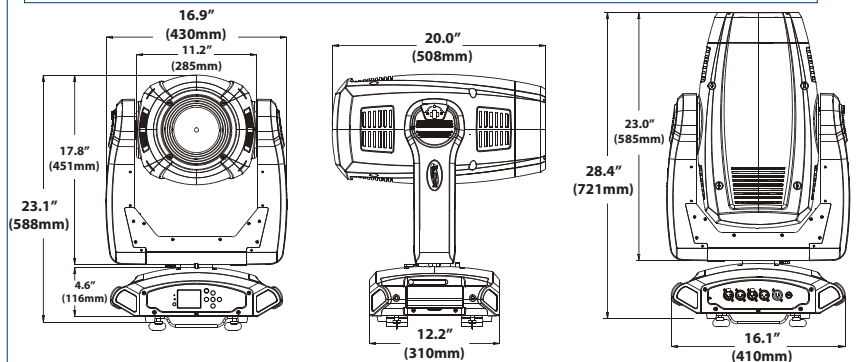

SIZE / WEIGHT

Length: 16.9" (430mm)
 Width: 20.0" (508mm)
 Vertical Height: 28.4" (721mm)
 Weight: 65.0 lbs. (29.5 kg)

ELECTRICAL / THERMAL

AC 100-240V - 50/60Hz
 450W Max Power Consumption
 14°F to 113°F (-10°C to 45°C)

PHOTOMETRIC DATA

MIN ZOOM

Distance	m		ft		m		ft	
	2.5	8.2	5	16.4	7.5	24.6		
14° Beam Diameter	0.65	2.1	1.3	4.3	1.95	6.4		
Photometrics	lux	fc	lux	fc	lux	fc		
FULL ON	14,780	1,373	3,855	358	1,726	160		
RED	2,480	230	650	60	274	25		
GREEN	4,480	416	173	16	522	48		
BLUE	580	54	148	14	66	6		
WHITE	8,978	834	2,345	218	1,054	98		

MAX ZOOM

Distance	m		ft		m		ft	
	1	3.3	2	6.6	3	9.8		
32° Beam Diameter	1.47	4.8	2.94	9.6	4.41	14.5		
Photometrics	lux	fc	lux	fc	lux	fc		
FULL ON	3,411	317	890	83	410	38		
RED	595	55	150	14	70	7		
GREEN	1,031	96	265	25	120	11		
BLUE	130	12	35	3	15	1		
WHITE	2,083	194	540	50	243	23		

GOBOS

ROTATING GOBOS

STATIC GOBOS

DIMENSIONAL DIAGRAMS

OPTIONAL ACCESSORIES

ORDER CODE	ITEM
TRIGGER CLAMP	Heavy Duty Wrap Around Hook Style Clamp
DRCSATTOUR	Road Case For Satura Spot LED PRO™
ELO211	Eloader II™ Software Updater Box
EWDMXSYSTEM	Wireless DMX System (1 Transmitter, 1 Receiver)
AC3PDMX5PRO	5 ft. (1.5m) 3pin PRO DMX Cable (additional lengths available)
AC5PDMX5PRO	5 ft. (1.5m) 5pin PRO DMX Cable (additional lengths available)