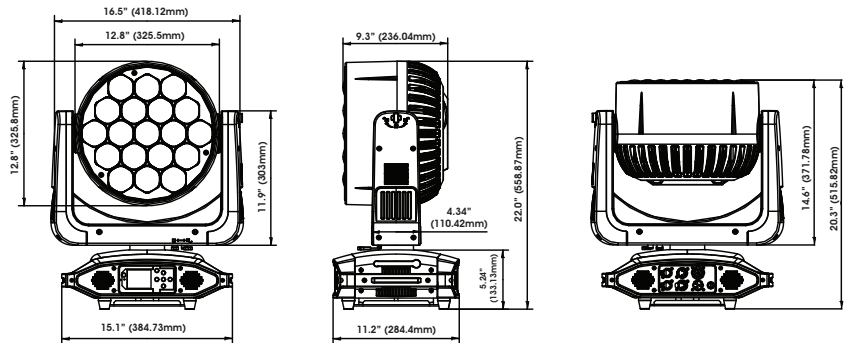

Full Color 180° Reversible LCD Menu Display

8 / 16 Bit Resolution Adjustable Movement

5pin DMX In/Out

RJ45 Ethernet In/Out (Art-NET, sACN)

Power In/Out

SIZE / WEIGHT

Length: 16.5" (418.1mm)

Width: 11.2" (284.4mm)

Vertical Height: 22.0" (558.9mm)

Weight: 47.0 lbs. (21.3 kg)

ELECTRICAL / THERMAL

AC 100-240V - 50/60Hz

600W Max Power Consumption

14°F to 113°F (-10°C to 45°C)

BTU/hr (+/- 10%) 2046

APPROVALS / RATINGS

PHOTOMETRIC DATA

MIN ZOOM - 5° Beam Diameter

	1 m	3.3 ft	2 m	6.6 ft	3 m	9.8 ft	4 m	13.1 ft	5 m	16.4 ft
	0.26	0.9	0.26	0.9	0.29	1.0	0.38	1.2	0.42	1.4
	lux	fc	lux	fc	lux	fc	lux	fc	lux	fc
RED	3,560	331	3,050	283	2,160	201	1,377	128	1,010	94
GREEN	11,000	1,022	10,070	936	7,357	683	4,650	432	3,199	297
BLUE	1,910	177	1,730	161	1,280	119	810	75	550	51
WHITE	19,830	1,842	17,530	1,629	12,660	1,176	8,123	755	5,532	514
AMBER	2,222	206	1,930	179	1,470	137	972	90	660	61
CYAN	6,316	587	5,680	528	4,162	387	2,625	244	1,776	165
U.V.	65	6	54	5	40	4	25	2	18	2
FULL ON	38,500	3,577	34,100	3,168	24,860	2,309	15,860	1,473	11,110	1,032

MAX ZOOM - 50° Beam Diameter

	1 m	3.3 ft	2 m	6.6 ft	3 m	9.8 ft	4 m	13.1 ft	5 m	16.4 ft
	1.49	4.9	2.76	9.1	4.43	14.5	5.52	18.1	6.9	22.6
	lux	fc	lux	fc	lux	fc	lux	fc	lux	fc
RED	588	55	166	15	80	7	51	5	34	3
GREEN	1,907	177	522	48	256	24	144	13	97	9
BLUE	340	32	91	8	44	4	24	2	16	2
WHITE	3,271	304	903	84	439	41	248	23	167	16
AMBER	361	34	104	10	50	5	30	3	21	2
CYAN	1,061	99	291	27	142	13	79	7	53	5
U.V.	12	1	3	0	2	0	1	0	1	0
FULL ON	6,670	620	1,844	171	896	83	500	46	341	32

DIMENSIONAL DIAGRAMS

OPTIONAL ACCESSORIES

ORDER CODE	ITEM
TRIGGER CLAMP	Heavy Duty Wrap Around Hook Style Clamp
DRCPLAT7	Dual Road Case For Platinum SEVEN™
EWDMSYSTEM	Wireless DMX System (Transmitter & Receiver)
AC5PDMX5PRO	5 ft. (1.5m) 5pin PRO DMX Cable
CAT6PRO5	5' (1.5m) CAT6 Ether Cable
NEU088	3 ft. (1m) power Link Cable
	Additional cable lengths available

Specifications are subject to change without notice ©Elation Professional 08/11/20