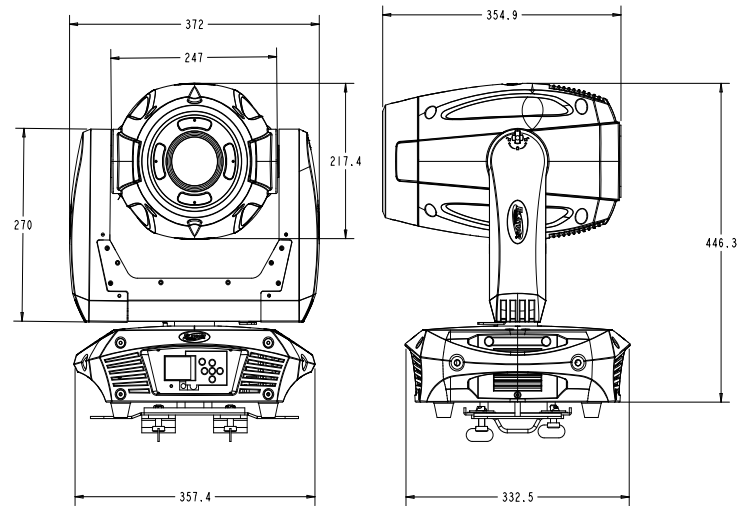

Platinum Spot 5R PRO

Platinum Spot 5R PRO Dimensions (mm)

The Platinum Spot 5R Pro by Elation Professional is an expanded PRO model of our successful Platinum Spot 5R with added features of CMY color mixing, Motorized Optical Zoom, Pan / Tilt Lock, Power in/out and Elation Wireless DMX receiver built in. This unit is comparable to the 575 fixture and more than double the lamp life. The Platinum Spot 5R Pro also features increased speed on all motors and is double the output of the 250 fixture. This unit is compact, 1/2 the size of a 575 fixture and 1/3 smaller than a 250 fixture. Additional features include superior optics for a flat and even light field and improved output. The Platinum Spot 5R Pro is powered by Phillips MSD Platinum 5R lamp providing up to 2,000 hours estimated lamp life. The Platinum Spot 5R Pro operates from a multi-voltage electronic power supply at 120v-240v 50/60hz. Control data input is via 3 pin and 5 pin DMX data first in and out connections.

TECHNICAL SPECIFICATIONS

- **DMX Channels:** 23/21/34 3 x DMX Channel Modes
- **Control:** 3-pin & 5-pin DMX
- **Dimmer:** Mechanical Dimmer 0-100%
- **Strobe:** Variable speed Shutter / Strobe
- **Iris:** Motorized Iris
- **Pan/Tilt:** 540/630 x 265
- **Power Supply:** 120v-240V 50/60hz
- **Power Consumption:** 350W MAX
- **Lamp:** MSD Platinum 5R Philips
- **Lamp life:** MSD Platinum 5R Philips 2,000hr
- **Lux:** 6350 Lux / 590 fc @ 16'
- **Dimensions:** (LxWxH) 14.6" x 14.5" x 18.4" / 370.84 x 368.3 x 467.36 mm
- **Weight:** 42 lbs / 19 kg

Static Gobos

FEATURING THE NEW
PHILIPS
MSD PLATINUM 5R

PHOTOMETRICS

Minimum Beam Angle: 11°

LUX x 0.0929 = FC

Maximum Beam Angle: 42°

LUX x 0.0929 = FC

Platinum Spot 5R PRO