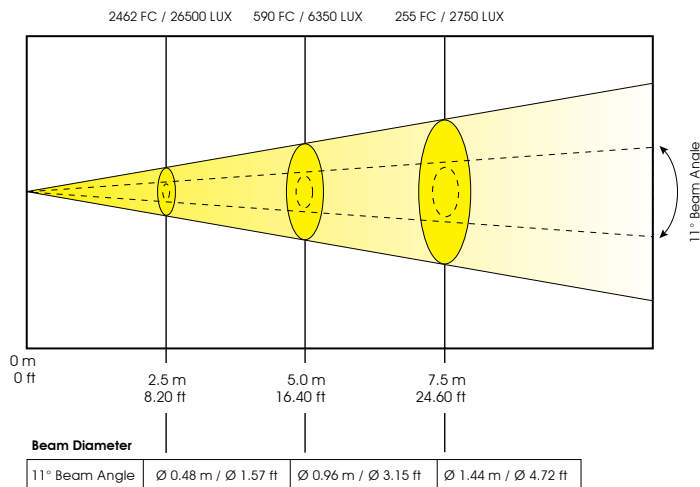

TECHNICAL SPECIFICATIONS

- **DMX Channels:** 23/21/34 3 x DMX Channel Modes
- **Control:** 3-pin & 5-pin DMX
- **Dimmer:** Mechanical Dimmer 0-100%
- **Strobe:** Variable speed Shutter / Strobe
- **Iris:** Motorized Iris
- **Pan/Tilt:** 540/630 x 265
- **Power Supply:** 120v-240V 50/60hz
- **Power Consumption:** 350W MAX
- **Lamp:** MSD Platinum 5R Philips
- **Lamp life:** MSD Platinum 5R Philips 2,000hr
- **Lux:** 6350 Lux / 590 fc @ 16'
- **Dimensions:** (LxWxH) 14.6" x 14.5" x 18.4" / 370.84 x 368.3 x 467.36 mm
- **Weight:** 42 lbs / 19 kg

Static Gobos

FEATURING THE NEW
PHILIPS
MSD PLATINUM 5R

PHOTOMETRICS

Minimum Beam Angle: 11°

LUX x 0.0929 = FC

Maximum Beam Angle: 42°

LUX x 0.0929 = FC

Platinum Spot 5R PRO