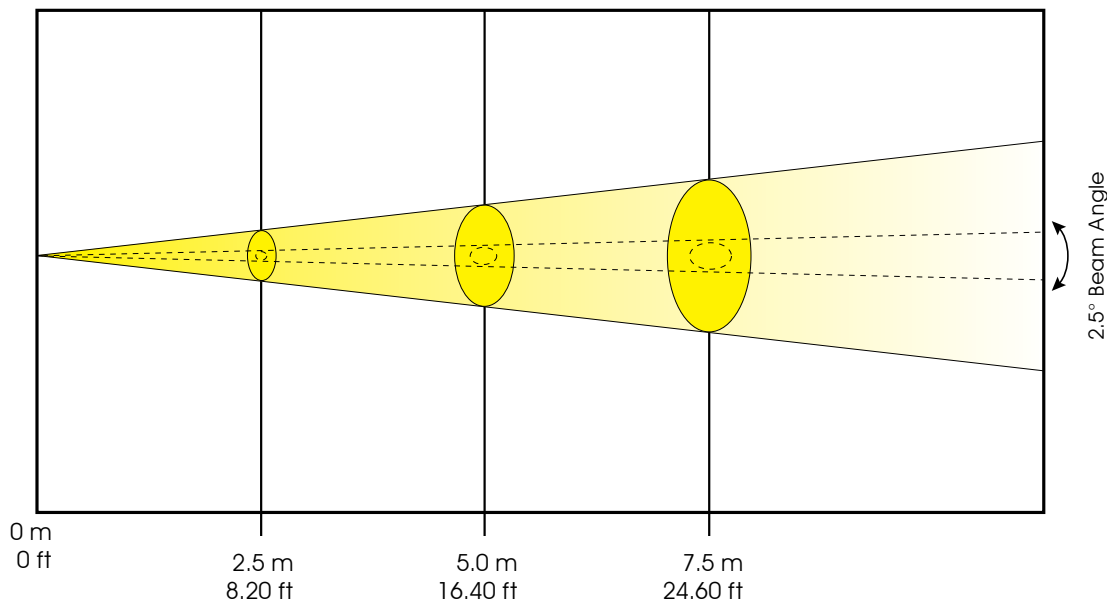

TECHNICAL SPECIFICATIONS

- **DMX Channels:** 11/13/16
- 3 x DMX channel modes
- **Control:** 3-pin & 5-pin DMX
- **Dimmer:** Mechanical Dimmer 0-100%
- **Strobe:** Variable speed Shutter / Strobe
- **Pan/Tilt:** 540/630 x 265
- **Power Supply:** 120v-240V 50/60hz
- **Power Consumption:** 350W MAX
- **Lamp:** MSD Platinum 5R Philips
- **Lamp life:** 2,000hr
- **Lux:** 28,360 Lux / 2,634 fc @ 75'
- **Dimensions:** (LxWxH) 14.1" x 13.2" x 18.5 / 358 x 335 x 470 mm
- **Weight:** 34.2 lbs / 15.5 kg

Colors

Rotating Gobos

PHOTOMETRICS

Standard 2.5° Beam Angle

$$\text{LUX} \times 0.0929 = \text{FC}$$

5207 FC / 56230 LUX 2635 FC / 28360 LUX 1680 FC / 18080 LUX

Beam Diameter

2.5° Beam Angle	Ø 0.65 m / Ø 2.13 ft	Ø 0.86 m / Ø 2.82 ft	Ø 1.06 m / Ø 3.50 ft
-----------------	----------------------	----------------------	----------------------