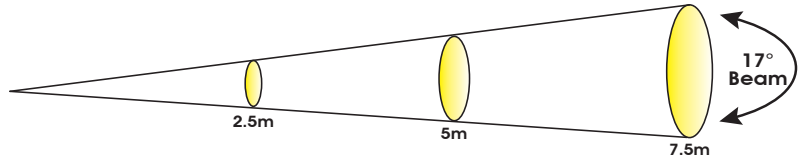

SIZE / WEIGHT

Length: 30.1" (764mm)
 Width: 12.8" (325mm)
 Vertical Height: 18.0" (458mm)
 Weight: 30.0 lbs. (13.6 kg)

ELECTRICAL / THERMAL

AC 100-240V - 50/60Hz
 300W Max Power Consumption
 14° to 113°F (-10° to 45°C)

Additional cable lengths available.

PHOTOMETRIC DATA

MIN ZOOM	m		ft		m		ft	
	2.5	8.2	5	16.4	7.5	24.6		
17° Beam Diameter	0.75	2.5	1.5	4.9	2.25	7.4		
	lux	fc	lux	fc	lux	fc		
FULL ON	20,200	1,877	5,412	503	2,423	225		
COOL WHITE	11,450	1,064	3,097	288	1,383	128		
WARM WHITE	9,150	850	2,468	229	1,110	103		