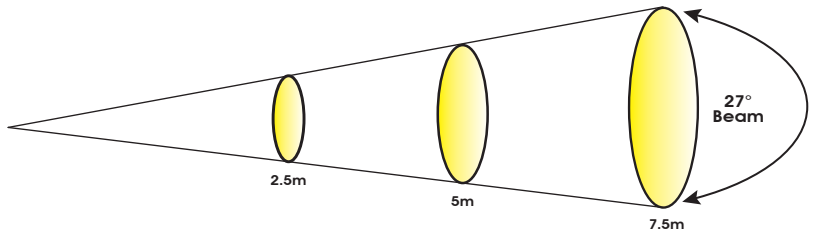

Additional cable lengths available.

PHOTOMETRIC DATA

MIN ZOOM	m		ft		m		ft	
	2.5	8.2	5	16.4	7.5	24.6		
17° Beam Diameter	0.75	2.5	1.5	4.9	2.25	7.4		
	lux	fc	lux	fc	lux	fc		
FULL ON	20,200	1,877	5,412	503	2,423	225		
COOL WHITE	11,450	1,064	3,097	288	1,383	128		
WARM WHITE	9,150	850	2,468	229	1,110	103		