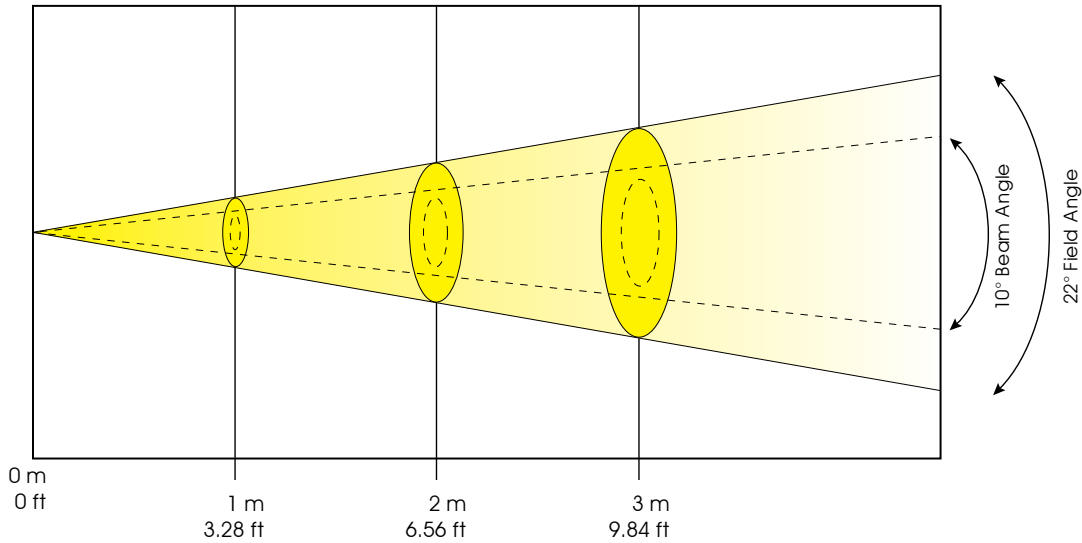

TECHNICAL SPECIFICATIONS

- . **DMX Channels:** 4 DMX modes
-4/5/7/9 Channels
- . **Control:** USITT DMX-512, 3pin
DMX in-out cable supplied and power input 120v AC ppg connector
- . **Color:** Linear RGBW Color Mixing, infinite color possibilities
- . **Strobe:** 18 flashes per second
- . **Dimmer:** 0-100% Dimming
(two dimming options; linear & standard)
- . **Cooling:** Silent Operation, convection cooled, no fans
- . **Cable Plug Type:** IP Power in-out/Data in-out
Cables include Edison 120v plug & 3pin XLR's
- . **LED's Source:** 36 x 3W Single SEOUL
12 Red, 9 Blue, 9 Green, 6 White
- . **Total Lumens:** 1,672
- . **Lux:** 4,480 lux / 416 fc @ 10' @ full
- . **LED Life:** 100,000 hours based on LED manufactures' test data
- . **Approvals:** CE | cETLus | IP65

ENVIRONMENTAL SPECIFICATIONS

- . **Max Ambient Temperature:** 113°F/45°C
- . **IP Level:** IP65

ELECTRICAL SPECIFICATIONS

- . **Ballast:** Electronic Power supply
- . **Power Supply:** 100-240V 50/60Hz
- . **Power Consumption:** 120W
- . **Dimensions:** (LxWxH) 12.4" x 10.6" x 14.5"
/ 315 x 269 x 368mm
- . **Weight:** 15.4 lbs. (7 Kgs)

Photometrics

ELAR 108 Par RGBW Photometric Beam Angle Data

10° Beam Angle, 22° Field Angle / 15° Lens

LUX x 0.0929 = FC

R (12)	915 FC / 9,850 LUX	235 FC / 2,531 LUX	104 FC / 1,117 LUX
G (9)	1,537 FC / 16,550 LUX	414 FC / 4,460 LUX	187 FC / 2,012 LUX
B (9)	289 FC / 3,110 LUX	80 FC / 858 LUX	36 FC / 385 LUX
W (6)	773 FC / 8,320 LUX	223 FC / 2,402 LUX	100 FC / 1,076 LUX
Full (36)	3,456 FC / 37,200 LUX	941 FC / 10,130 LUX	416 FC / 4,480 LUX

Beam Diameter

10° Beam Angle	Ø 0.22 m / Ø 0.72 ft	Ø 0.44 m / Ø 1.44 ft	Ø 0.66 m / Ø 2.17 ft
22° Field Angle	Ø 0.44 m / Ø 1.44 ft	Ø 0.88 m / Ø 2.89 ft	Ø 1.32 m / Ø 4.33ft

DMX Traits

4 Channel Mode:

Channel	Value	Function
1	0 - 255	Red (0-black, 255-100% Red)
2	0 - 255	Green (0-black, 255-100% Green)
3	0 - 255	Blue (0-black, 255-100% Blue)
4	0 - 255	White (0-black, 255-100% White)