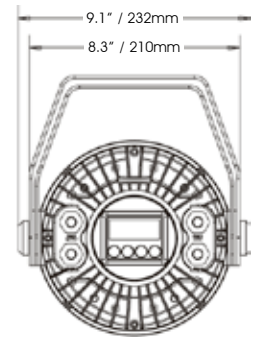

LED Lighting Solutions

PRODUCT FEATURES

- . RGBW Outdoor IP65 Design Par
- . 36 x 3 Watt RGBW LED's
- . 10° Beam Angle, 22° Field Angle, 15° Lens
- . Includes optional diffusion filter with gel frame for 40° beam angle effect
- . IP 65 Rugged Die Cast Aluminum Case Design
- . Compact design: fits in 12" box truss
- . IP Power/Data Link
- . Auto and Manual Control
- . Built In Color Macros
- . Smooth Color Mixing Flicker Free
- . Upgradable firmware via Elation "E-Loader" Data Pack
- . Electronic Switching Power Supply 100v~240v

ENVIRONMENTAL SPECIFICATIONS

- . **Max Ambient Temperature:** 113°F/45°C
- . **IP Level:** IP65

ELECTRICAL SPECIFICATIONS

- . **Ballast:** Electronic Power supply
- . **Power Supply:** 100-240V 50/60Hz
- . **Power Consumption:** 120W
- . **Dimensions:** (LxWxH) 12.4" x 10.6" x 14.5"
/ 315 x 269 x 368mm
- . **Weight:** 15.4 lbs. (7 Kgs)

Beam Diameter

10° Beam Angle	Ø 0.22 m / Ø 0.72 ft	Ø 0.44 m / Ø 1.44 ft	Ø 0.66 m / Ø 2.17 ft
22° Field Angle	Ø 0.44 m / Ø 1.44 ft	Ø 0.88 m / Ø 2.89 ft	Ø 1.32 m / Ø 4.33ft

DMX Traits

4 Channel Mode:

Channel	Value	Function
1	0 - 255	Red (0-black, 255-100% Red)
2	0 - 255	Green (0-black, 255-100% Green)
3	0 - 255	Blue (0-black, 255-100% Blue)
4	0 - 255	White (0-black, 255-100% White)