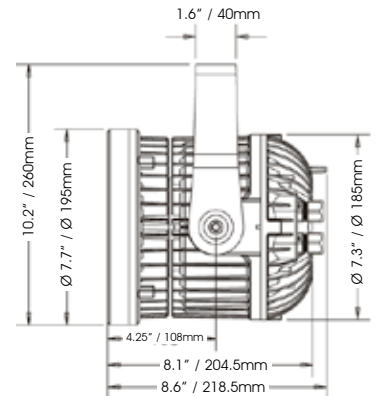

LED Lighting Solutions

PRODUCT FEATURES

- . RGBW Outdoor IP65 Design Par
- . 36 x 3 Watt RGBW LED's
- . 10° Beam Angle, 22° Field Angle, 15° Lens
- . Includes optional diffusion filter with gel frame for 40° beam angle effect
- . IP 65 Rugged Die Cast Aluminum Case Design
- . Compact design: fits in 12" box truss
- . IP Power/Data Link
- . Auto and Manual Control
- . Built In Color Macros
- . Smooth Color Mixing Flicker Free
- . Upgradable firmware via Elation "E-Loader" Data Pack
- . Electronic Switching Power Supply 100v~240v

TECHNICAL SPECIFICATIONS

- . **DMX Channels:** 4 DMX modes
-4/5/7/9 Channels
- . **Control:** USITT DMX-512, 3pin
DMX in-out cable supplied and power input 120v AC ppg connector
- . **Color:** Linear RGBW Color Mixing, infinite color possibilities
- . **Strobe:** 18 flashes per second
- . **Dimmer:** 0-100% Dimming
(two dimming options; linear & standard)
- . **Cooling:** Silent Operation, convection cooled, no fans
- . **Cable Plug Type:** IP Power in-out/Data in-out
Cables include Edison 120v plug & 3pin XLR's
- . **LED's Source:** 36 x 3W Single SEOUL
12 Red, 9 Blue, 9 Green, 6 White
- . **Total Lumens:** 1,672
- . **Lux:** 4,480 lux / 416 fc @ 10' @ full
- . **LED Life:** 100,000 hours based on LED manufactures' test data
- . **Approvals:** CE | cETLus | IP65

ENVIRONMENTAL SPECIFICATIONS

- . **Max Ambient Temperature:** 113°F/45°C
- . **IP Level:** IP65

ELECTRICAL SPECIFICATIONS

- . **Ballast:** Electronic Power supply
- . **Power Supply:** 100-240V 50/60Hz
- . **Power Consumption:** 120W
- . **Dimensions:** (LxWxH) 12.4" x 10.6" x 14.5"
/ 315 x 269 x 368mm
- . **Weight:** 15.4 lbs. (7 Kgs)