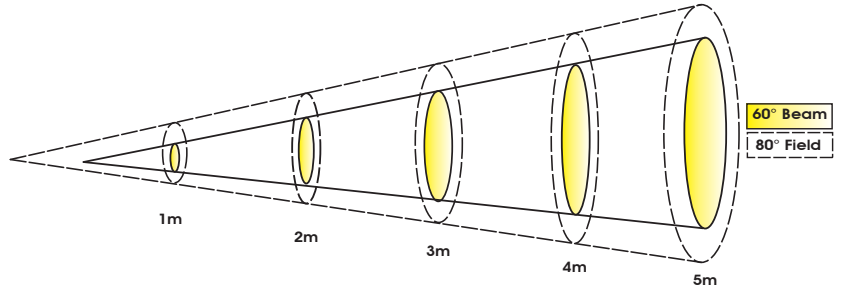

**SIZE / WEIGHT**

Length: 21.6" (550mm)  
Width: 6.4" (161.2mm)  
Vertical Height: 6.8" (172.5mm)  
Weight: 13.9 lbs. (6.3 kg)

**ELECTRICAL / THERMAL**

AC 100-240V - 50/60Hz  
123W Max Power Consumption  
14°F to 113°F (-10°C to 45°C)

**APPROVALS / RATINGS**

CE | cETLus | IP20

**INSTALLATION**

Rigging: Clamps (Not Included)  
Working Position: Any (360°)

**INCLUDED ITEMS**

(1) Power Cable

**PHOTOMETRIC DATA**

	1 m	3.3 ft	2 m	6.6 ft	3 m	9.8 ft	4 m	13.1 ft	5 m	16.4 ft
60° Beam Diameter	1.7	5.6	2.4	7.9	3.5	11.5	4.6	15.1	5.8	19.0
80° Field Diameter	2.2	7.2	3.4	11.2	5	16.4	6.7	22.0	8.4	27.6
	lux	fc	lux	fc	lux	fc	lux	fc	lux	fc
FULL ON	2,990	278	813	76	500	46	230	21	148	14