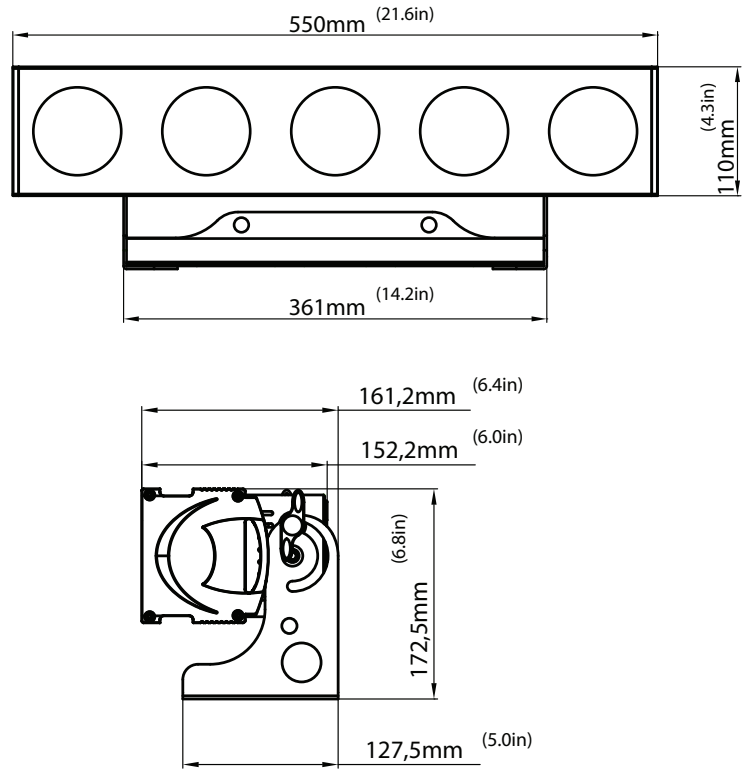

**SIZE / WEIGHT**

Length: 21.6" (550mm)  
Width: 6.4" (161.2mm)  
Vertical Height: 6.8" (172.5mm)  
Weight: 13.9 lbs. (6.3 kg)

**ELECTRICAL / THERMAL**

AC 100-240V - 50/60Hz  
123W Max Power Consumption  
14°F to 113°F (-10°C to 45°C)

**APPROVALS / RATINGS**

CE | cETLus | IP20

**INSTALLATION**

Rigging: Clamps (Not Included)  
Working Position: Any (360°)

**INCLUDED ITEMS**

(1) Power Cable

**PHOTOMETRIC DATA**

	1 m	3.3 ft	2 m	6.6 ft	3 m	9.8 ft	4 m	13.1 ft	5 m	16.4 ft
60° Beam Diameter	1.7	5.6	2.4	7.9	3.5	11.5	4.6	15.1	5.8	19.0
80° Field Diameter	2.2	7.2	3.4	11.2	5	16.4	6.7	22.0	8.4	27.6
	lux	fc	lux	fc	lux	fc	lux	fc	lux	fc
FULL ON	2,990	278	813	76	500	46	230	21	148	14

**DIMENSIONAL DIAGRAMS**

**OPTIONAL ACCESSORIES**

ORDER CODE	ITEM
CUE283/15LK	CUEPIX Strip TRI & WW 15 Degree Lens Kit
TRIGGER CLAMP	Heavy Duty Wrap Around Hook Style Clamp
EWDMSYSTEM	Wireless DMX System (1 Transmitter, 1 Receiver)
PLC3	3' (1m) PRO Link Cable
AC3PDMX5PRO	5 ft. (1.5m) 3pin PRO DMX Cable
AC5PDMX5PRO	5 ft. (1.5m) 5pin PRO DMX Cable
	Additional cable lengths available