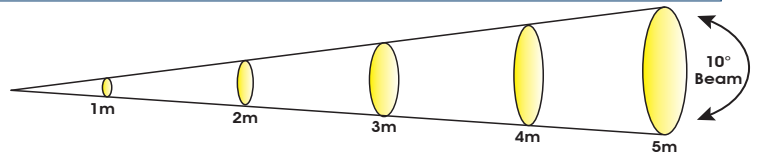

SIZE / WEIGHT

Length: 12.8" (324mm)
 Width: 10.9" (276mm)
 Vertical Height: 14.5" (368mm)
 Weight: 15.9 lbs. (7.2kg)

ELECTRICAL / THERMAL

AC 100-240V - 50/60Hz
 220W Max Power Consumption
 -4°F (-20°C) to 104°F (40°C)

APPROVALS / RATINGS

CE | IP20

INSTALLATION

Rigging: Dual Yoke / Floor Stand
 Yoke Hole Diameter: 0.47" (12mm)
 Working Position: Any (360°)

INCLUDED ITEMS

6 ft (1.8m) Power Cable

Optional Barn Door

PHOTOMETRIC DATA

MIN ZOOM		m		ft		m		ft		m		ft		m		ft	
Distance		1	3.3	2	6.6	3	9.8	4	13.1	5	16.4						
10° Beam Diameter	lux	0.4	1.3	0.5	1.6	0.7	2.3	0.9	3.0	1.1	3.6						
	fc																
RED LEDs	lux	8,500	790	4,200	390	1,700	158	970	90	620	58						
	fc																
GREEN LEDs	lux	26,000	2,415	10,800	1,003	5,000	465	2,700	251	1,700	158						
	fc																
BLUE LEDs	lux	8,800	818	380	35	160	15	90	8	63	6						
	fc																
WHITE LEDs	lux	31,500	2,926	1,400	130	6,000	557	3,300	307	2,100	195						
	fc																
FULL ON	lux	65,000	6,039	29,500	2,741	12,600	1,171	6,900	641	4,400	409						
	fc																

MAX ZOOM		m		ft		m		ft		m		ft		m		ft	
Distance		1	3.3	2	6.6	3	9.8	4	13.1	5	16.4						
60° Beam Diameter	lux	1.7	5.6	3	9.8	4.4	14.4	5.8	19.0	7.5	24.6						
	fc																
RED LEDs	lux	1,000	93	2,800	260	130	12	84	8	55	5						
	fc																
GREEN LEDs	lux	3,000	279	800	74	380	35	220	20	140	13						
	fc																
BLUE LEDs	lux	1,100	102	31	3	16	1	10	1	8	1						
	fc																
WHITE LEDs	lux	3,600	334	951	88	460	43	250	23	170	16						
	fc																
FULL ON	lux	7,200	669	2,000	186	900	84	540	50	360	33						
	fc																