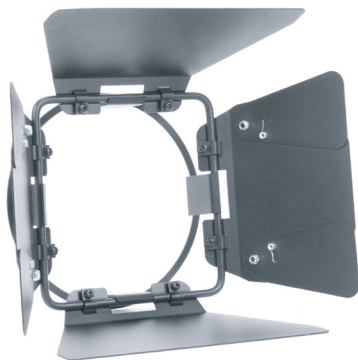

APPROVALS / RATINGS

CE | IP20

INSTALLATION

Rigging: Dual Yoke / Floor Stand
 Yoke Hole Diameter: 0.47" (12mm)
 Working Position: Any (360°)

INCLUDED ITEMS

6 ft (1.8m) Power Cable

Optional Barn Door

PHOTOMETRIC DATA