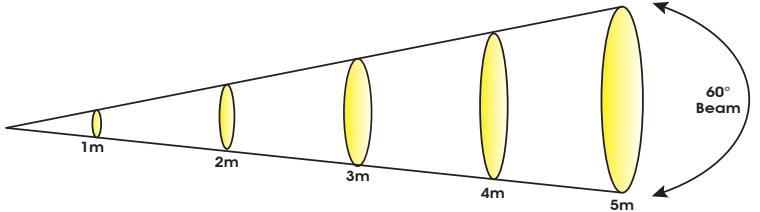

SIZE / WEIGHT

Length: 12.8" (324mm)
 Width: 10.9" (276mm)
 Vertical Height: 14.5" (368mm)
 Weight: 15.9 lbs. (7.2kg)

ELECTRICAL / THERMAL

AC 100-240V - 50/60Hz
 220W Max Power Consumption
 -4°F (-20°C) to 104°F (40°C)

APPROVALS / RATINGS

CE | IP20

INSTALLATION

Rigging: Dual Yoke / Floor Stand
 Yoke Hole Diameter: 0.47" (12mm)
 Working Position: Any (360°)

INCLUDED ITEMS

6 ft (1.8m) Power Cable

Optional Barn Door

PHOTOMETRIC DATA

MIN ZOOM		m		ft		m		ft		m		ft		m		ft	
Distance		1	3.3	2	6.6	3	9.8	4	13.1	5	16.4						
10° Beam Diameter	lux	0.4	1.3	0.5	1.6	0.7	2.3	0.9	3.0	1.1	3.6						
	fc																
RED LEDs	lux	8,500	790	4,200	390	1,700	158	970	90	620	58						
	fc																
GREEN LEDs	lux	26,000	2,415	10,800	1,003	5,000	465	2,700	251	1,700	158						
	fc																
BLUE LEDs	lux	8,800	818	380	35	160	15	90	8	63	6						
	fc																
WHITE LEDs	lux	31,500	2,926	1,400	130	6,000	557	3,300	307	2,100	195						
	fc																
FULL ON	lux	65,000	6,039	29,500	2,741	12,600	1,171	6,900	641	4,400	409						
	fc																

MAX ZOOM		m		ft		m		ft		m		ft		m		ft	
Distance		1	3.3	2	6.6	3	9.8	4	13.1	5	16.4						
60° Beam Diameter	lux	1.7	5.6	3	9.8	4.4	14.4	5.8	19.0	7.5	24.6						
	fc																
RED LEDs	lux	1,000	93	2,800	260	130	12	84	8	55	5						
	fc																
GREEN LEDs	lux	3,000	279	800	74	380	35	220	20	140	13						
	fc																
BLUE LEDs	lux	1,100	102	31	3	16	1	10	1	8	1						
	fc																
WHITE LEDs	lux	3,600	334	951	88	460	43	250	23	170	16						
	fc																
FULL ON	lux	7,200	669	2,000	186	900	84	540	50	360	33						
	fc																