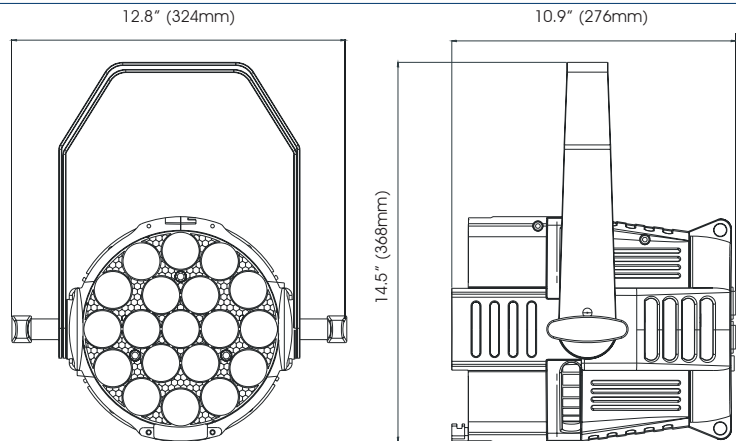

DIMENSIONAL DIAGRAM

OPTIONAL ACCESSORIES

ORDER CODE	ITEM
TRIGGER CLAMP	Heavy Duty Wrap Around Hook Style Clamp
BD-08	Barn Door
EWDMSYSTEM	Wireless DMX System (1 Transmitter, 1 Receiver)
EWDMXT	Wireless DMX Transmitter
EWDMXR	Wireless DMX Receiver
PLC3	3' (1m) PRO Link Cable
PLC6	6' (1.8m) PRO Link Cable
AC5PDMX5PRO	5 ft. (1.5m) 5pin PRO DMX Cable
AC5PDMX10PRO	10 ft. (3m) 5pin PRO DMX Cable
	Additional Cable Lengths Available

Specifications are subject to change without notice ©Elation Professional

Elation Professional USA | 6122 S. Eastern Ave. | Los Angeles, CA. 90040
323-582-3322 | 323-832-9142 fax | www.elationlighting.com | info@elationlighting.com

Elation Professional B.V. | Junostraat 2 | 6468 EW Kerkrade, Netherlands
+31 45 546 85 66 | +31 45 546 85 96 fax | www.elationlighting.eu | info@elationlighting.eu