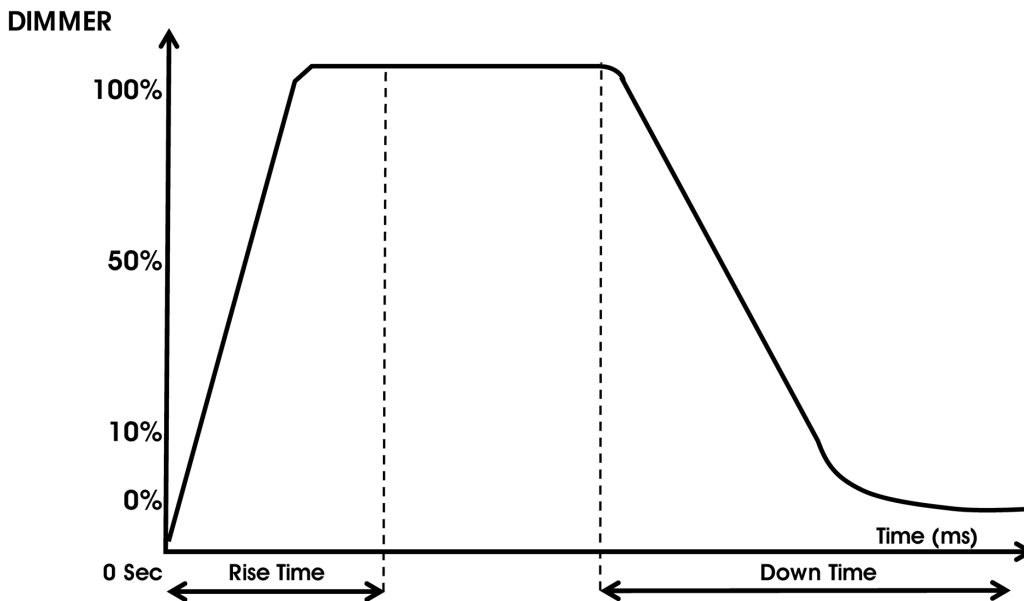

DIMMER MODES

Select desired DIMMER MODE (**Standard**, Stage, TV, Architectural, Theatre, Stage2).