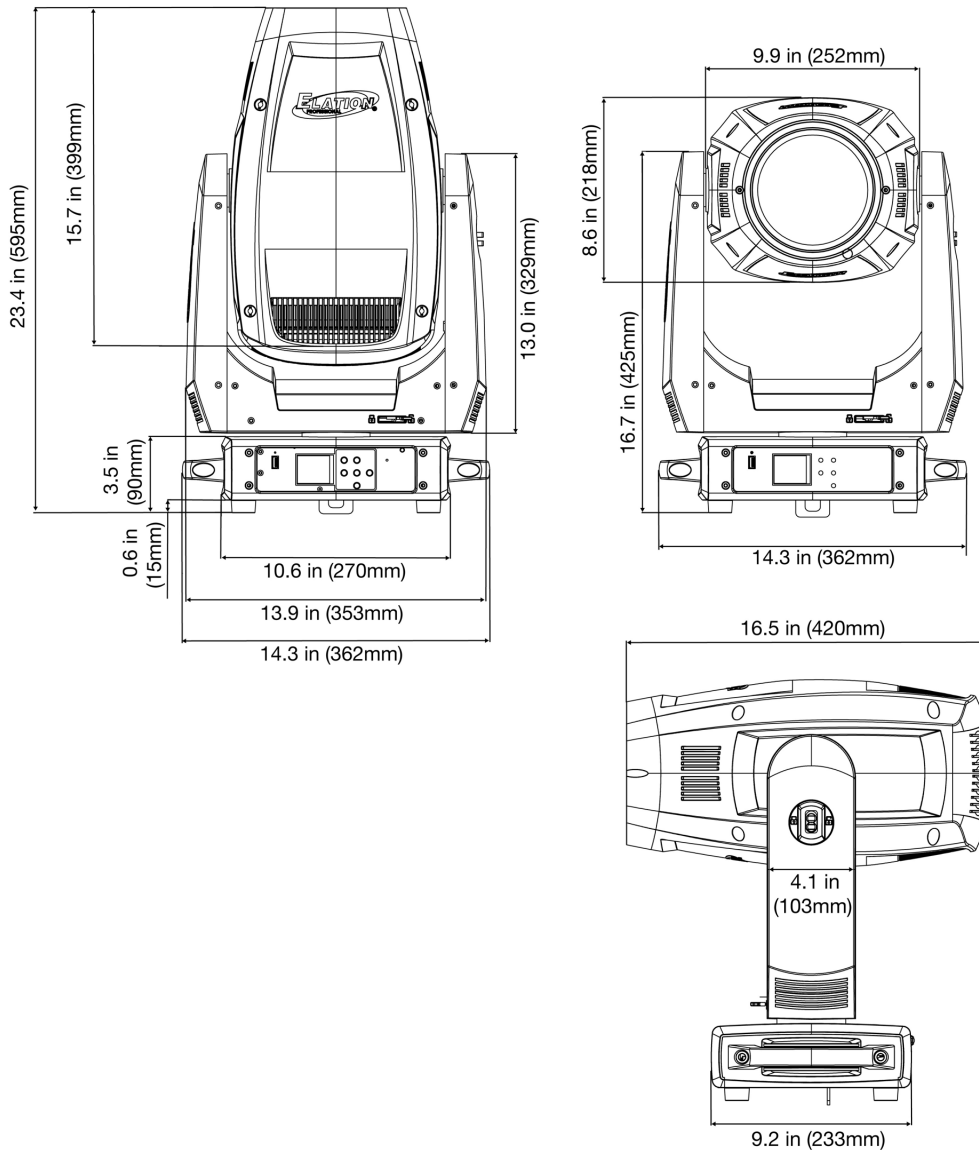

FUZE SFX

US SKU# **FUZ406** | EU SKU# **1237000223**

Dimensional Drawings

Specifications are subject to change without any prior written notice.
Dimensional drawings not to scale.

Weight: 46.3 lbs. (19.3 kg)