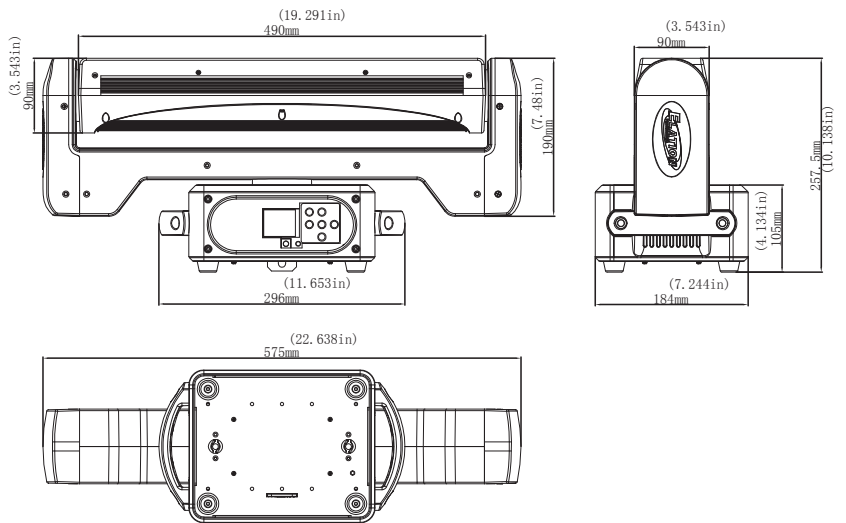

SIZE / WEIGHT

Length: 22.6" (575mm)
Width: 7.2" (184mm)
Vertical Height: 10.2" (258mm)
Weight: 22.0 lbs. (10 kg)

ELECTRICAL / THERMAL

AC 100-240V - 50/60Hz
135W Max Power Consumption
5F to 113°F (-15°C to 45°C)

APPROVALS / RATINGS

CE | IP30

PHOTOMETRIC DATA

	1 m	3.3 ft	2 m	6.6 ft	3 m	9.8 ft	4 m	13.1 ft	5 m	16.4 ft
31° Beam Diameter	0.53	1.7	1.08	3.5	1.61	5.3	2.15	7.1	2.68	8.8
33° Field Diameter	0.58	1.9	1.14	3.7	1.62	5.3	2.21	7.3	2.75	9.0
	lux	fc	lux	fc	lux	fc	lux	fc	lux	fc
RED LEDs	10,390	965	5,508	512	2,905	270	2,092	194	1,639	152
GREEN LEDs	16,970	1,577	10,550	980	5,740	533	4,119	383	3,053	284
BLUE LEDs	4,120	383	2,507	233	1,320	123	1,149	107	766	71
WHITE LEDs	28,150	2,615	14,750	1,370	7,516	698	5,789	538	3,584	333
FULL ON	44,440	4,128	25,260	2,347	15,430	1,433	10,960	1,018	8,081	751

DIMENSIONAL DIAGRAMS

OPTIONAL ACCESSORIES

ORDER CODE	ITEM
TRIGGER CLAMP	Heavy Duty Wrap Around Hook Style Clamp
DRC360BAR	Road Case For ACL 360 BAR™
PLC3	3' (1m) PowerCON PRO Link Cable
CAT6PRO5	5' (1.5m) CAT6 EtherCON Cable
AC3PDMX5PRO	5 ft. (1.5m) 3pin PRO DMX Cable
AC5PDMX5PRO	5 ft. (1.5m) 5pin PRO DMX Cable
	Additional cable lengths available