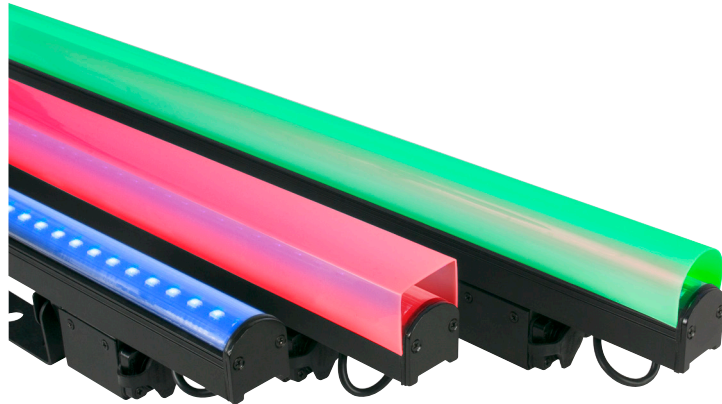

# PIXEL BAR IP SERIES

The **PIXEL BAR IP SERIES™** is an outdoor IP65 rated LED pixel bar series featuring tri-color RGB SMD LEDs with a 16mm pixel pitch, a refresh rate of 44,000Hz for flicker free operation for broadcast TV and FILM applications, and comes in 30 pixel (0.5 m / 1.6 ft), 60 pixel (1m / 3.3 ft), and 120 pixel (2m / 6.6 ft) lengths. Each pixel bar is housed in a lightweight IP65 rated aluminum housing featuring magnetic end caps which allow seamless end-to-end pixel spacing, an integrated adjustable mounting bracket, a safety cable loop, and includes square and rounded frosted lens attachments.

Easy and versatile control options are handled by the Pixel Driver 4000™ (sold separately) which provides simple dimming and strobe control via on-board manual or 3 channel DMX-512, and full pixel mapping control of up to 4,080 max pixels via Kling-Net and up to 680 max pixels via Art-Net and sACN (streaming ACN) protocols. Power and data are supplied via proprietary IP rated 4pin combo cables (sold separately) which are available in lengths from 2 to 50 meters.

### Outdoor IP65 Rated

**Pixel Bar 30IP - (30) 0.2W RGB SMD LEDs | 0.5m / 1.6ft**

**Pixel Bar 60IP - (60) 0.2W RGB SMD LEDs | 1m / 3.3 ft**

**Pixel Bar 120IP - (120) 0.2W RGB SMD LEDs | 2m / 6.6 ft**

**16mm Pixel Pitch | 44,000Hz PWM**